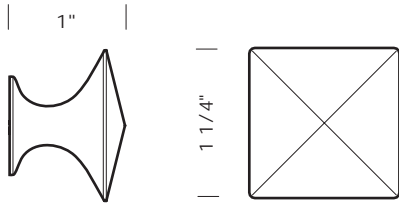

Illustrations are for demonstration purposes only.