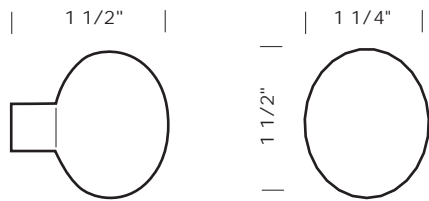

ORDERING INSTRUCTIONS:

Always provide quantity, item number, and patina.

* Example of order for ten CK-507 Bin Pulls.

QTY	ITEM#	PATINA
10	CK-507	S3

Revised 06/23/10

Illustrations are for demonstration purposes only.

CK-302 Cabinet knob. 1" x 1 1/2".

CK-303 Cabinet knob. 1 1/4" x 1 1/2".

CK-305 Cabinet knob. 1 3/8" x 2".

1 1/4" break off screws included.

PROPRIETARY AND CONFIDENTIAL: The information contained in this drawing is the sole property of Sun Valley Bronze. Any reproduction in part or as a whole without the written permission of Sun Valley Bronze is prohibited.