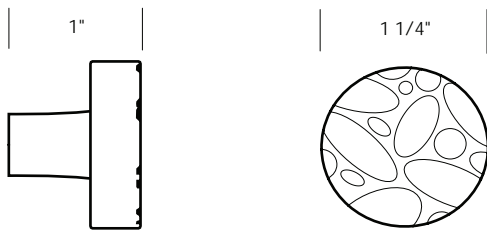

CK-422 Square flat cabinet knob. 1 1/4" square.

CK-425 Corduroy square flat cabinet knob. 1 1/4" square.

1 1/4" break off screws included.

PROPRIETARY AND CONFIDENTIAL: The information contained in this drawing is the sole property of Sun Valley Bronze. Any reproduction in part or as a whole without the written permission of Sun Valley Bronze is prohibited.

Revised 05/18/11

Illustrations are for demonstration purposes only.

CK-430 Giro cabinet knob. 1 3/8" diameter.

CK-431 Giro cabinet knob. 1 1/8" x 1 9/16".

CK-432 Stone cabinet knob. 1 1/4" diameter.

CK-433 Stone cabinet knob. 1 3/8" diameter.