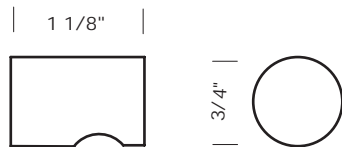

Revised 05/18/11

Illustrations are for demonstration purposes only.

CK-450 Cabinet knob. 1" diameter.

CK-451 Cabinet knob. 1 1/4" diameter.

CK-452 Cabinet knob. 1" diameter.

CK-453 Cabinet knob. 3/4" diameter.