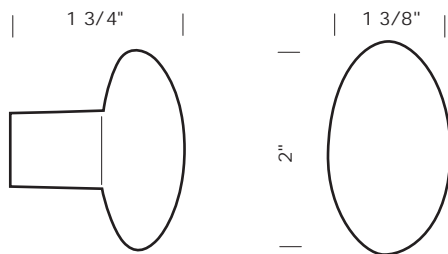

Illustrations are for demonstration purposes only.

CK-302 Cabinet knob. 1" x 1 1/2".

CK-303 Cabinet knob. 1 1/4" x 1 1/2".

CK-305 Cabinet knob. 1 3/8" x 2".

1 1/4" break off screws included.

PROPRIETARY AND CONFIDENTIAL: The information contained in this drawing is the sole property of Sun Valley Bronze. Any reproduction in part or as a whole without the written permission of Sun Valley Bronze is prohibited.

Revised 05/18/11

400 SERIES CABINET KNOBS

Illustrations are for demonstration purposes only.

| 7/8" |

CK-400 Cabinet knob. 3/4" diameter.

| 1 1/8" |

CK-401 Cabinet knob. 1" diameter.

| 1 1/8" |