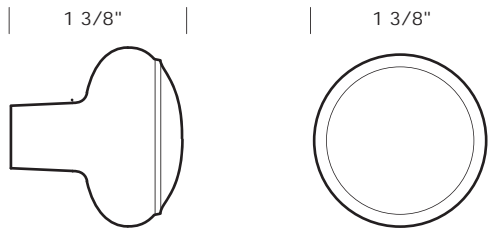

CK-406 Ridge cabinet knob. 1 3/8" diameter.