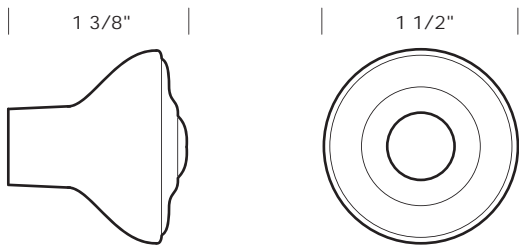

Revised 05/18/11

Illustrations are for demonstration purposes only.

CK-306 Oval Ridge cabinet knob. 1" x 1 1/2"

CK-406 Ridge cabinet knob. 1 3/8" diameter.

CK-407 Multi-Ridge cabinet knob. 1 1/2" diameter.

CK-408 Ridge cabinet knob. 1 1/4" diameter.

1 1/4" break off screws included.

PROPRIETARY AND CONFIDENTIAL: The information contained in this drawing is the sole property of Sun Valley Bronze. Any reproduction in part or as a whole without the written permission of Sun Valley Bronze is prohibited.