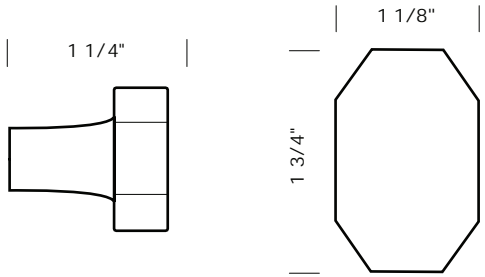

Revised 05/18/11

SUN VALLEY BRONZE

Illustrations are for demonstration purposes only.

CK-417 Cabinet knob. 1 1/4" diameter.

CK-419 Octagonal cabinet knob. 1 1/8" x 1 3/4".

CK-420 Corduroy round flat cabinet knob. 1 1/4" diameter.