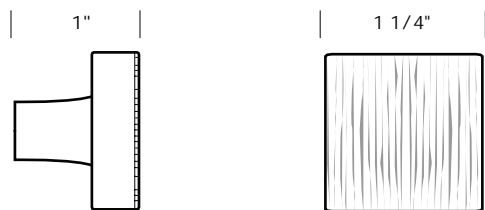

Revised 05/18/11

SUN VALLEY BRONZE

Illustrations are for demonstration purposes only.

CK-417 Cabinet knob. 1 1/4" diameter.

CK-419 Octagonal cabinet knob. 1 1/8" x 1 3/4".

CK-420 Corduroy round flat cabinet knob. 1 1/4" diameter.

CK-422 Square flat cabinet knob. 1 1/4" square.

CK-425 Corduroy square flat cabinet knob. 1 1/4" square.

1 1/4" break off screws included.

PROPRIETARY AND CONFIDENTIAL: The information contained in this drawing is the sole property of Sun Valley Bronze. Any reproduction in part or as a whole without the written permission of Sun Valley Bronze is prohibited.