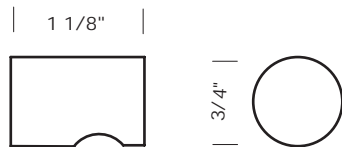

Revised 06/23/10

Illustrations are for demonstration purposes only.

CK-450 Cabinet knob. 1" diameter.

CK-451 Cabinet knob. 1 1/4" diameter.

CK-452 Cabinet knob. 1" diameter.

CK-453 Cabinet knob. 3/4" diameter.