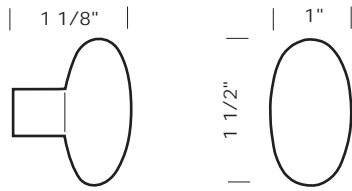

Illustrations are for demonstration purposes only.

CK-302 Cabinet knob. 1" x 1 1/2".

CK-303 Cabinet knob. 1 1/4" x 1 1/2".

CK-305 Cabinet knob. 1 3/8" x 2".

1 1/4" break off screws included.

PROPRIETARY AND CONFIDENTIAL: The information contained in this drawing is the sole property of Sun Valley Bronze. Any reproduction in part or as a whole without the written permission of Sun Valley Bronze is prohibited.

Revised 05/18/11

400 SERIES CABINET KNOBS

Illustrations are for demonstration purposes only.

| 7/8" |

CK-400 Cabinet knob. 3/4" diameter.

| 1 1/8" |

CK-401 Cabinet knob. 1" diameter.

| 1 1/8" |

CK-402 Cabinet knob. 1 1/8" diameter.

| 1 1/8" |

CK-403 Cabinet knob. 1 1/4" diameter.

| 1 3/8" |

CK-404 Cabinet knob. 1 3/8" diameter.

| 1 3/8" |

CK-405 Cabinet knob. 1 1/2" diameter.

1 1/4" break off screws included.