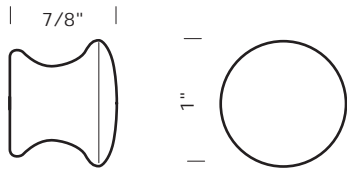

Illustrations are for demonstration purposes only.