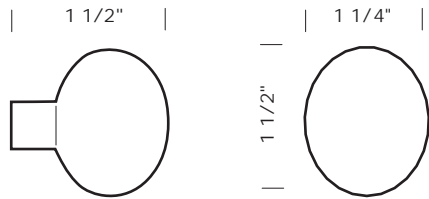

Illustrations are for demonstration purposes only.

CK-302 Cabinet knob. 1" x 1 1/2".

CK-303 Cabinet knob. 1 1/4" x 1 1/2".

CK-305 Cabinet knob. 1 3/8" x 2".

1 1/4" break off screws included.

PROPRIETARY AND CONFIDENTIAL: The information contained in this drawing is the sole property of Sun Valley Bronze. Any reproduction in part or as a whole without the written permission of Sun Valley Bronze is prohibited.

Revised 05/18/11

400 SERIES CABINET KNOBS

Illustrations are for demonstration purposes only.

| 7/8" |

CK-400 Cabinet knob. 3/4" diameter.

| 1 1/8" |

CK-401 Cabinet knob. 1" diameter.

| 1 1/8" |