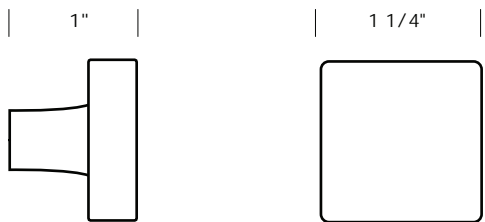

Revised 05/18/11

SUN VALLEY BRONZE

Illustrations are for demonstration purposes only.

CK-417 Cabinet knob. 1 1/4" diameter.

CK-419 Octagonal cabinet knob. 1 1/8" x 1 3/4".

CK-420 Corduroy round flat cabinet knob. 1 1/4" diameter.