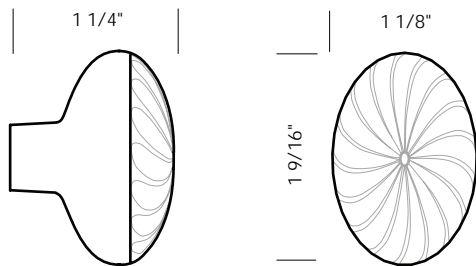

Illustrations are for demonstration purposes only.

1 1/4" break off screws included.

PROPRIETARY AND CONFIDENTIAL: The information contained in this drawing is the sole property of Sun Valley Bronze. Any reproduction in part or as a whole without the written permission of Sun Valley Bronze is prohibited.

Revised 05/18/11