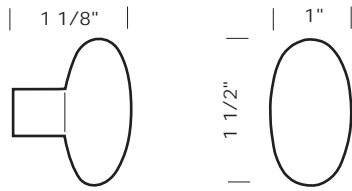

Illustrations are for demonstration purposes only.

CK-302 Cabinet knob. 1" x 1 1/2".