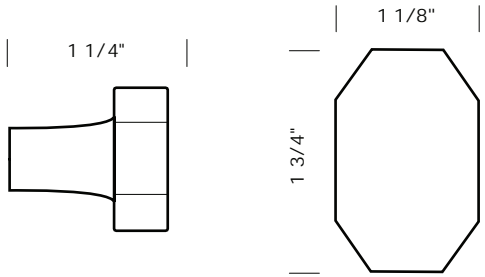

Revised 06/23/10

SUN VALLEY BRONZE

Illustrations are for demonstration purposes only.

CK-417 Cabinet knob. 1 1/4" diameter.

CK-419 Octagonal cabinet knob. 1 1/8" x 1 3/4".

CK-420 Corduroy round flat cabinet knob. 1 1/4" diameter.