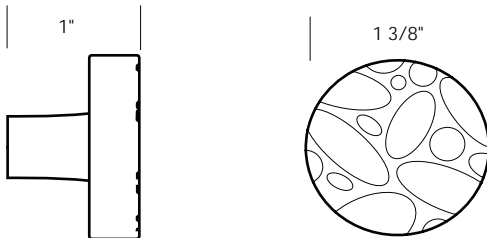

CK-422 Square flat cabinet knob. 1 1/4" square.

CK-425 Corduroy square flat cabinet knob. 1 1/4" square.

1 1/4" break off screws included.

PROPRIETARY AND CONFIDENTIAL: The information contained in this drawing is the sole property of Sun Valley Bronze. Any reproduction in part or as a whole without the written permission of Sun Valley Bronze is prohibited.

Revised 06/23/10

Illustrations are for demonstration purposes only.

CK-430 Giro cabinet knob. 1 3/8" diameter.

CK-431 Giro cabinet knob. 1 1/8" x 1 9/16".

CK-432 Stone cabinet knob. 1 1/4" diameter.

CK-433 Stone cabinet knob. 1 3/8" diameter.