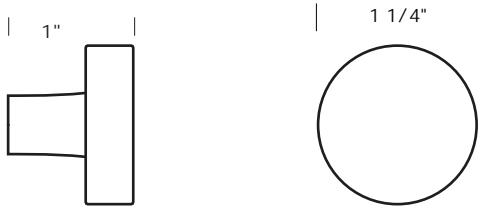

Illustrations are for demonstration purposes only.

CK-417 Cabinet knob. 1 1/4" diameter.