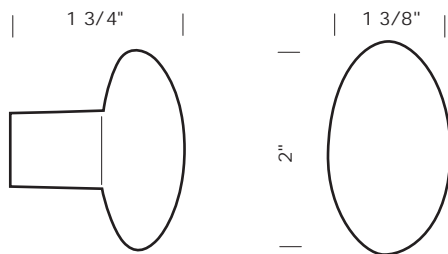

CK-305 Cabinet knob. 1 3/8" x 2".

1 1/4" break off screws included.

PROPRIETARY AND CONFIDENTIAL: The information contained in this drawing is the sole property of Sun Valley Bronze. Any reproduction in part or as a whole without the written permission of Sun Valley Bronze is prohibited.

Revised 05/18/11