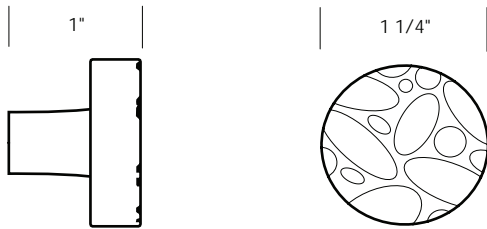

CK-422 Square flat cabinet knob. 1 1/4" square.

CK-425 Corduroy square flat cabinet knob. 1 1/4" square.

1 1/4" break off screws included.

PROPRIETARY AND CONFIDENTIAL: The information contained in this drawing is the sole property of Sun Valley Bronze. Any reproduction in part or as a whole without the written permission of Sun Valley Bronze is prohibited.

Revised 06/23/10

Illustrations are for demonstration purposes only.

CK-430 Giro cabinet knob. 1 3/8" diameter.

CK-431 Giro cabinet knob. 1 1/8" x 1 9/16".

CK-432 Stone cabinet knob. 1 1/4" diameter.

CK-433 Stone cabinet knob. 1 3/8" diameter.