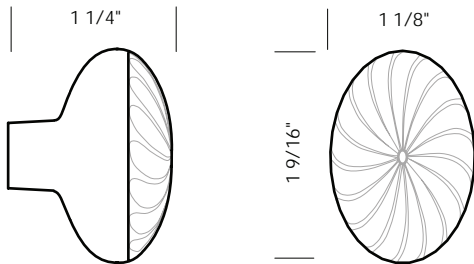

Illustrations are for demonstration purposes only.

1 1/4" break off screws included.

PROPRIETARY AND CONFIDENTIAL: The information contained in this drawing is the sole property of Sun Valley Bronze. Any reproduction in part or as a whole without the written permission of Sun Valley Bronze is prohibited.

Revised 06/23/10