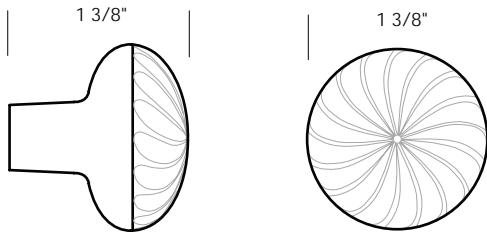

Illustrations are for demonstration purposes only.