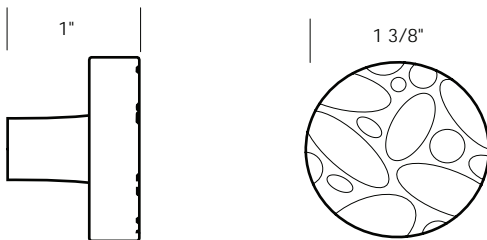

CK-422 Square flat cabinet knob. 1 1/4" square.

CK-425 Corduroy square flat cabinet knob. 1 1/4" square.

1 1/4" break off screws included.

PROPRIETARY AND CONFIDENTIAL: The information contained in this drawing is the sole property of Sun Valley Bronze. Any reproduction in part or as a whole without the written permission of Sun Valley Bronze is prohibited.

Revised 05/18/11

Illustrations are for demonstration purposes only.

CK-430 Giro cabinet knob. 1 3/8" diameter.

CK-431 Giro cabinet knob. 1 1/8" x 1 9/16".

CK-432 Stone cabinet knob. 1 1/4" diameter.

CK-433 Stone cabinet knob. 1 3/8" diameter.