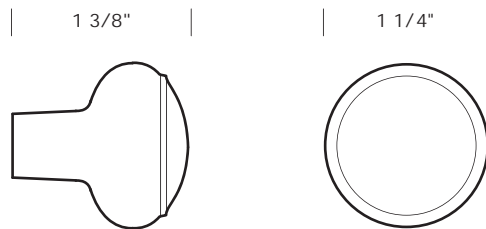

Revised 05/18/11

Illustrations are for demonstration purposes only.

CK-306 Oval Ridge cabinet knob. 1" x 1 1/2"

CK-406 Ridge cabinet knob. 1 3/8" diameter.

CK-407 Multi-Ridge cabinet knob. 1 1/2" diameter.

CK-408 Ridge cabinet knob. 1 1/4" diameter.

1 1/4" break off screws included.

PROPRIETARY AND CONFIDENTIAL: The information contained in this drawing is the sole property of Sun Valley Bronze. Any reproduction in part or as a whole without the written permission of Sun Valley Bronze is prohibited.