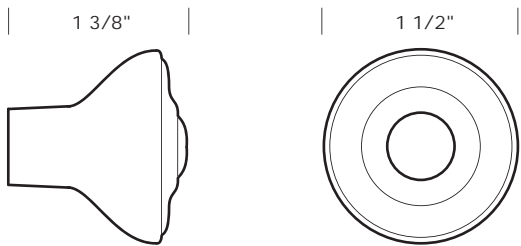

Revised 06/23/10

Illustrations are for demonstration purposes only.

CK-306 Oval Ridge cabinet knob. 1" x 1 1/2"

CK-406 Ridge cabinet knob. 1 3/8" diameter.

CK-407 Multi-Ridge cabinet knob. 1 1/2" diameter.

CK-408 Ridge cabinet knob. 1 1/4" diameter.

1 1/4" break off screws included.

PROPRIETARY AND CONFIDENTIAL: The information contained in this drawing is the sole property of Sun Valley Bronze. Any reproduction in part or as a whole without the written permission of Sun Valley Bronze is prohibited.