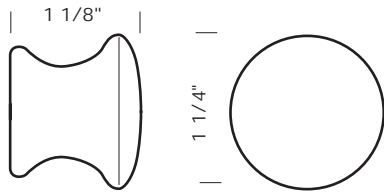

Illustrations are for demonstration purposes only.

1 1/4" break off screws included.

PROPRIETARY AND CONFIDENTIAL: The information contained in this drawing is the sole property of Sun Valley Bronze. Any reproduction in part or as a whole without the written permission of Sun Valley Bronze is prohibited.

Revised 06/23/10