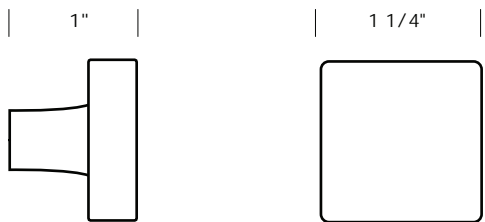

Revised 06/23/10

SUN VALLEY BRONZE

Illustrations are for demonstration purposes only.

CK-417 Cabinet knob. 1 1/4" diameter.

CK-419 Octagonal cabinet knob. 1 1/8" x 1 3/4".

CK-420 Corduroy round flat cabinet knob. 1 1/4" diameter.