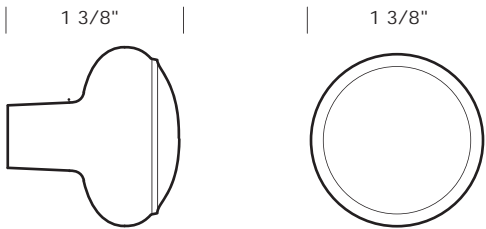

CK-406 Ridge cabinet knob. 1 3/8" diameter.