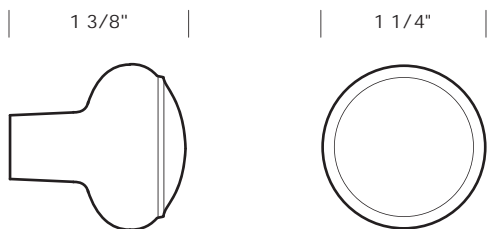

Revised 06/23/10

Illustrations are for demonstration purposes only.

CK-306 Oval Ridge cabinet knob. 1" x 1 1/2"

CK-406 Ridge cabinet knob. 1 3/8" diameter.

CK-407 Multi-Ridge cabinet knob. 1 1/2" diameter.