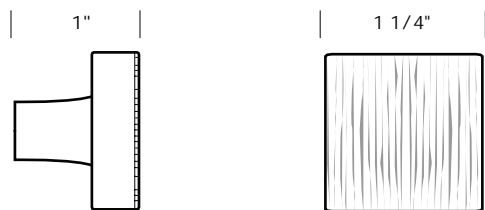

CK-425 Corduroy square flat cabinet knob. 1 1/4" square.

1 1/4" break off screws included.

PROPRIETARY AND CONFIDENTIAL: The information contained in this drawing is the sole property of Sun Valley Bronze. Any reproduction in part or as a whole without the written permission of Sun Valley Bronze is prohibited.

Revised 06/23/10