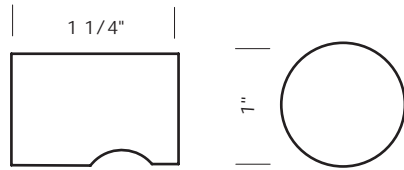

Revised 05/18/11

Illustrations are for demonstration purposes only.

CK-450 Cabinet knob. 1" diameter.

CK-451 Cabinet knob. 1 1/4" diameter.

CK-452 Cabinet knob. 1" diameter.

CK-453 Cabinet knob. 3/4" diameter.