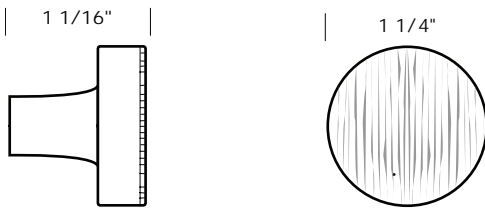

Revised 05/18/11

SUN VALLEY BRONZE

Illustrations are for demonstration purposes only.

CK-417 Cabinet knob. 1 1/4" diameter.

CK-419 Octagonal cabinet knob. 1 1/8" x 1 3/4".

CK-420 Corduroy round flat cabinet knob. 1 1/4" diameter.

CK-422 Square flat cabinet knob. 1 1/4" square.

CK-425 Corduroy square flat cabinet knob. 1 1/4" square.

1 1/4" break off screws included.

PROPRIETARY AND CONFIDENTIAL: The information contained in this drawing is the sole property of Sun Valley Bronze. Any reproduction in part or as a whole without the written permission of Sun Valley Bronze is prohibited.