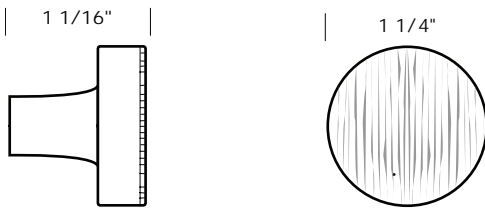

Revised 06/23/10

SUN VALLEY BRONZE

Illustrations are for demonstration purposes only.

CK-417 Cabinet knob. 1 1/4" diameter.

CK-419 Octagonal cabinet knob. 1 1/8" x 1 3/4".

CK-420 Corduroy round flat cabinet knob. 1 1/4" diameter.

CK-422 Square flat cabinet knob. 1 1/4" square.

CK-425 Corduroy square flat cabinet knob. 1 1/4" square.

1 1/4" break off screws included.

PROPRIETARY AND CONFIDENTIAL: The information contained in this drawing is the sole property of Sun Valley Bronze. Any reproduction in part or as a whole without the written permission of Sun Valley Bronze is prohibited.