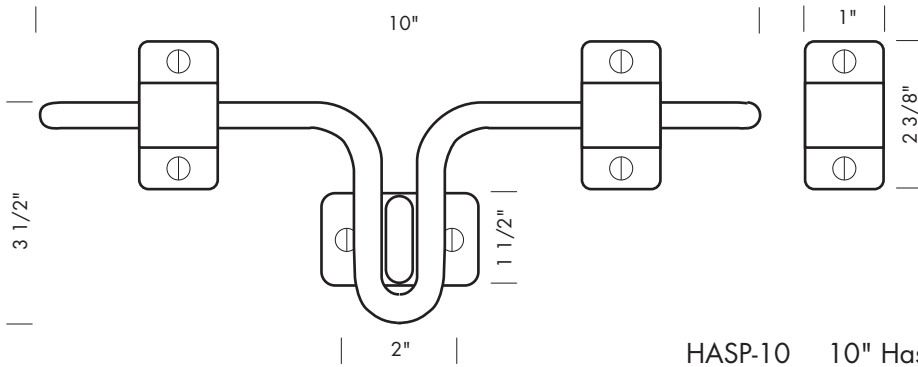

Revised 12/15/09

Illustrations are for demonstration purposes only.

HE-40 4 1/4" Small Hook & Eye with 1 3/8" square plates.

HE-50 4 1/4" Small hook and eye with 1 3/8" x 1 7/8" plates.

HE-100 8" Large hook and eye with 2 1/4" square plates.

HE-200 8" Large hook and eye with 2 1/4" round plates.

Hook and eyes.

1 1/4" wood screws provided.

PROPRIETARY AND CONFIDENTIAL: The information contained in this drawing is the sole property of Sun Valley Bronze. Any reproduction in part or as a whole without the written permission of Sun Valley Bronze is prohibited.

Revised 12/15/09

Illustrations are for demonstration purposes only.

HASP-10 10" Hasp Latch with 3 guides.

SLBT-14 14" T-shaped Slide Bolt with 3 guides.

PROPRIETARY AND CONFIDENTIAL: The information contained in this drawing is the sole property of Sun Valley Bronze. Any reproduction in part or as a whole without the written permission of Sun Valley Bronze is prohibited.