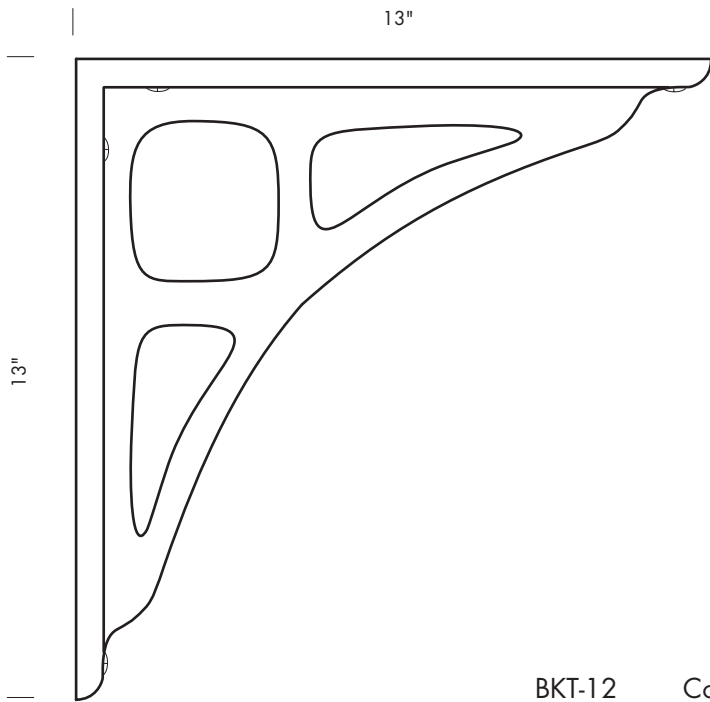

Illustrations are for demonstration purposes only.

BKT-12 Corner bracket.