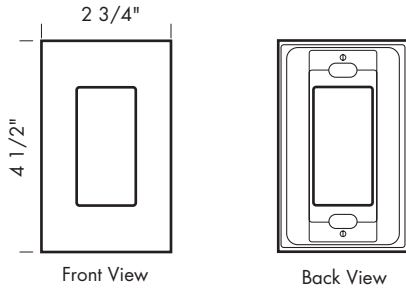

Revised 12/15/09

Illustrations are for demonstration purposes only.

EC-101 2 3/4" x 4 1/2" Single switch plate.

EC-102 4 3/4" x 4 1/2" 2-gang switch plate.

EC-103 6 3/4" x 4 1/2" 3-gang switch plate.

EC-104 8 1/4" x 4 1/2" 4-gang switch plate.

More switch plates:

- EC-105 10 1/4" x 4 1/2" 5-gang switch plate. (Not shown).
- EC-106 12 1/4" x 4 1/2" 6-gang switch plate. (Not shown).

PROPRIETARY AND CONFIDENTIAL: The information contained in this drawing is the sole property of Sun Valley Bronze. Any reproduction in part or as a whole without the written permission of Sun Valley Bronze is prohibited.

Revised 12/15/09

Illustrations are for demonstration purposes only.

EC-9301M 2 3/4" x 4 1/2" Single magnetic switch plate.

EC-9302M 4 3/4" x 4 1/2" 2-gang magnetic switch plate.

Magnetic switch plates:

Plate thickness is 1/4".
 The switch plates are attached to the wall with magnets instead of screws.
 No visible fasteners.