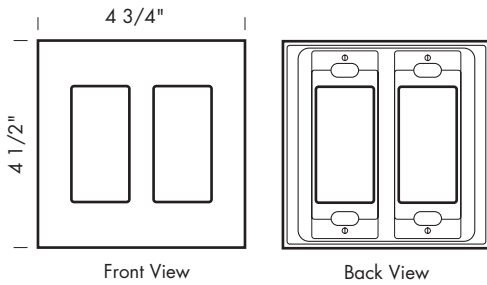

Revised 12/15/09

Illustrations are for demonstration purposes only.

EC-101 2 3/4" x 4 1/2" Single switch plate.

EC-102 4 3/4" x 4 1/2" 2-gang switch plate.

EC-103 6 3/4" x 4 1/2" 3-gang switch plate.

EC-104 8 1/4" x 4 1/2" 4-gang switch plate.

More switch plates:

EC-105 10 1/4" x 4 1/2" 5-gang switch plate. (Not shown).

EC-106 12 1/4" x 4 1/2" 6-gang switch plate. (Not shown).

PROPRIETARY AND CONFIDENTIAL: The information contained in this drawing is the sole property of Sun Valley Bronze. Any reproduction in part or as a whole without the written permission of Sun Valley Bronze is prohibited.

Revised 12/15/09

Illustrations are for demonstration purposes only.

EC-9301M 2 3/4" x 4 1/2" Single magnetic switch plate.

EC-9302M 4 3/4" x 4 1/2" 2-gang magnetic switch plate.

Magnetic switch plates:

Plate thickness is 1/4".
 The switch plates are attached to the wall with magnets instead of screws.
 No visible fasteners.