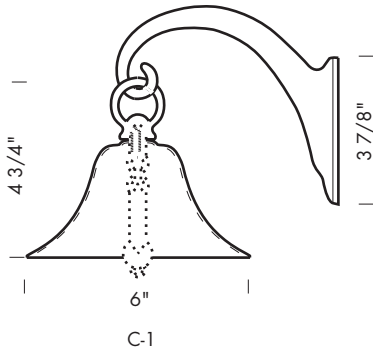

Illustrations are for demonstration purposes only.

FPB-6 Solid bronze bell. 6" diameter. Available with C-1 wall mounted bracket or C-2 ceiling mounted bracket.