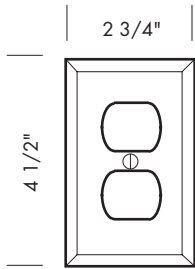

Illustrations are for demonstration purposes only.

EC-201 2 3/4" x 4 1/2" Single outlet cover.