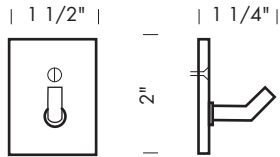

Revised 12/15/09

Illustrations are for demonstration purposes only.

BDL-901 6" Round bridle hook.

BDL-923 4" x 3" Double prong girth hook.

BDL-924 1 1/2" x 2" Single prong girth hook.

CT-100 Two piece bronze cross tie.