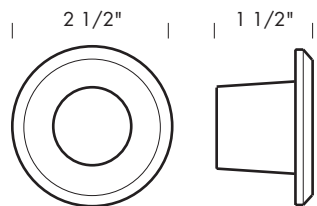

Revised 12/15/09

Illustrations are for demonstration purposes only.

GK-1 1" Gas key with escutcheon.

GK-2 2" Gas key with escutcheon.

GK-4 4" Gas key with escutcheon.

GK-6 6" Gas key with escutcheon.

GK-ESC 2 1/2" Round gas key escutcheon.