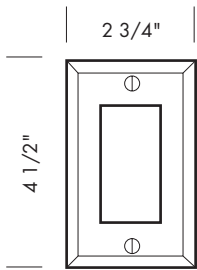

Illustrations are for demonstration purposes only.