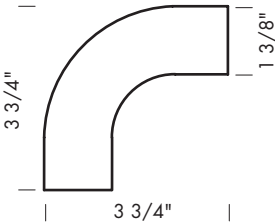

CLST-4E Closet elbow.