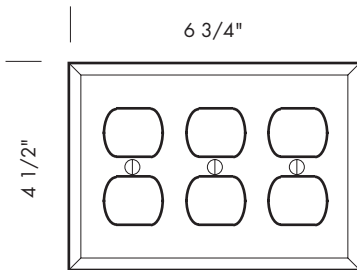

Revised 12/15/09

Illustrations are for demonstration purposes only.

EC-9301M 2 3/4" x 4 1/2" Single magnetic switch plate.

EC-9302M 4 3/4" x 4 1/2" 2-gang magnetic switch plate.

Magnetic switch plates:

Plate thickness is 1/4".
 The switch plates are attached to the wall with magnets instead of screws.
 No visible fasteners.

Revised 12/15/09

Illustrations are for demonstration purposes only.

EC-201 2 3/4" x 4 1/2" Single outlet cover.

EC-202 4 3/4" x 4 1/2" 2-gang outlet cover.

EC-203 6 3/4" x 4 1/2" 3-gang outlet cover.

EC-204 8 1/4" x 4 1/2" 4-gang outlet cover.