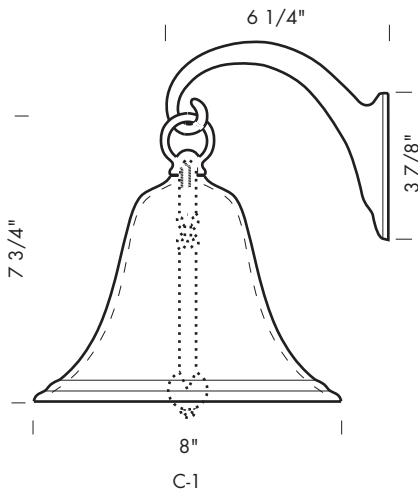

GC-100 3 7/8" Cannon ball gate closer with four 6" PR-1-6 chain links.* (Shown).
2 PR-4 surface mounts. Includes two PR-2 S-hooks.

* Please specify PR-1-6 chain links (6") or PR-1-12 chain links (12").
1 1/4" wood screws provided.

Revised 12/15/09

Illustrations are for demonstration purposes only.

FPB-6 Solid bronze bell. 6" diameter. Available with C-1 wall mounted bracket or C-2 ceiling mounted bracket.

FPB-8 Solid bronze bell. 8" diameter. Available with C-1 wall mounted bracket or C-2 ceiling mounted bracket.