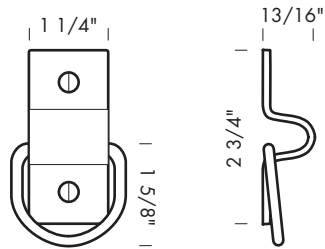

Revised 12/15/09

Illustrations are for demonstration purposes only.

FPB-6 Solid bronze bell. 6" diameter. Available with C-1 wall mounted bracket or C-2 ceiling mounted bracket.

FPB-8 Solid bronze bell. 8" diameter. Available with C-1 wall mounted bracket or C-2 ceiling mounted bracket.

Revised 12/15/09

Illustrations are for demonstration purposes only.

BDL-901 6" Round bridle hook.

BDL-923 4" x 3" Double prong girth hook.

BDL-924 1 1/2" x 2" Single prong girth hook.

CT-100 Two piece bronze cross tie.