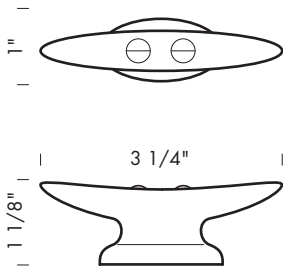

Illustrations are for demonstration purposes only.

ANV-3 3 1/4" Boat cleat.

SUN VALLEY BRONZE

PROPRIETARY AND CONFIDENTIAL: The information contained in this drawing is the sole property of Sun Valley Bronze. Any reproduction in part or as a whole without the written permission of Sun Valley Bronze is prohibited. *Revised 12/15/09*