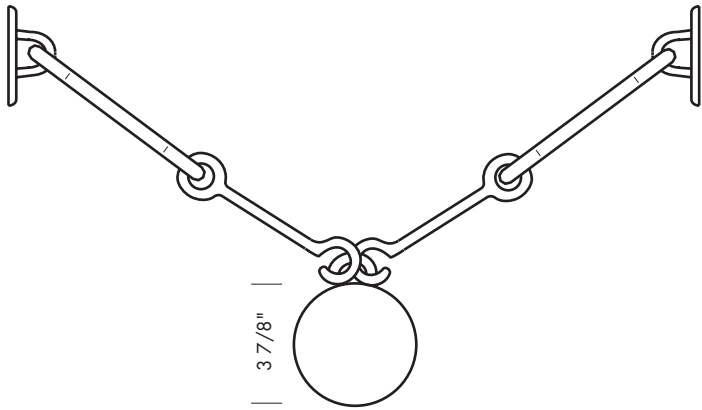

CANNON BALL GATE CLOSER

Illustrations are for demonstration purposes only.

GC-100
-Cannon ball gate closer.
-Shown with PR-1-6 chain links
and PR-4 mount.

Cannon ball gate closer complete with ball, chain links, and surface mount.

GC-100   3 7/8" Cannon ball gate closer with four 6" PR-1-6 chain links.* (Shown).
2 PR-4 surface mounts. Includes two PR-2 S-hooks.

* Please specify PR-1-6 chain links (6") or PR-1-12 chain links (12").
1 1/4" wood screws provided.

SUN VALLEY BRONZE

PROPRIETARY AND CONFIDENTIAL: The information contained in this drawing is the sole property of Sun Valley Bronze. Any reproduction in part or as a whole without the written permission of Sun Valley Bronze is prohibited.

Revised 12/15/09