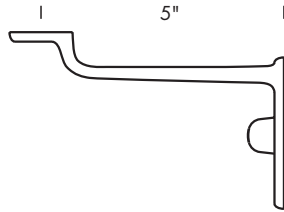

Revised 12/15/09

MISCELLANEOUS ELECTRICAL COVERS

Illustrations are for demonstration purposes only.

EC-400 2 3/4" x 4 1/2" Single blank cover.

EC-401 2 3/4" x 4 1/2" cable cover.

EC-500 4 3/4" x 4 1/2" switch/decora combination plate.

EC-600 4 3/4" x 4 1/2" switch/outlet combination plate.

SUN VALLEY BRONZE

PROPRIETARY AND CONFIDENTIAL: The information contained in this drawing is the sole property of Sun Valley Bronze. Any reproduction in part or as a whole without the written permission of Sun Valley Bronze is prohibited.

Revised 12/15/09

Illustrations are for demonstration purposes only.

HB-1 3 x 2 3/4" Hand rail bracket complete with lag cover.

HB-2 3" x 5" Hand rail bracket complete with lag cover.

HB-4 3" x 3 5/8" Hand rail bracket complete with lag cover.