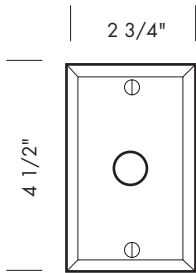

Revised 12/15/09

MISCELLANEOUS ELECTRICAL COVERS

Illustrations are for demonstration purposes only.

EC-400 2 3/4" x 4 1/2" Single blank cover.

EC-401 2 3/4" x 4 1/2" cable cover.

EC-500 4 3/4" x 4 1/2" switch/decora combination plate.