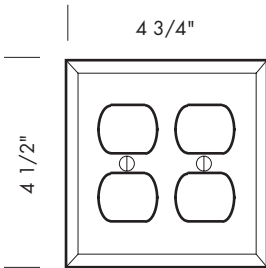

More switch plates:

EC-105 10 1/4" x 4 1/2" 5-gang switch plate. (Not shown).

EC-106 12 1/4" x 4 1/2" 6-gang switch plate. (Not shown).

PROPRIETARY AND CONFIDENTIAL: The information contained in this drawing is the sole property of Sun Valley Bronze. Any reproduction in part or as a whole without the written permission of Sun Valley Bronze is prohibited.

Revised 12/15/09

Illustrations are for demonstration purposes only.

EC-9301M 2 3/4" x 4 1/2" Single magnetic switch plate.

EC-9302M 4 3/4" x 4 1/2" 2-gang magnetic switch plate.

Magnetic switch plates:

Plate thickness is 1/4".
 The switch plates are attached to the wall with magnets instead of screws.
 No visible fasteners.

Revised 12/15/09

Illustrations are for demonstration purposes only.

EC-201 2 3/4" x 4 1/2" Single outlet cover.

EC-202 4 3/4" x 4 1/2" 2-gang outlet cover.

EC-203 6 3/4" x 4 1/2" 3-gang outlet cover.

EC-204 8 1/4" x 4 1/2" 4-gang outlet cover.