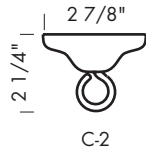

Revised 12/15/09

Illustrations are for demonstration purposes only.

FPB-6 Solid bronze bell. 6" diameter. Available with C-1 wall mounted bracket or C-2 ceiling mounted bracket.

FPB-8 Solid bronze bell. 8" diameter. Available with C-1 wall mounted bracket or C-2 ceiling mounted bracket.