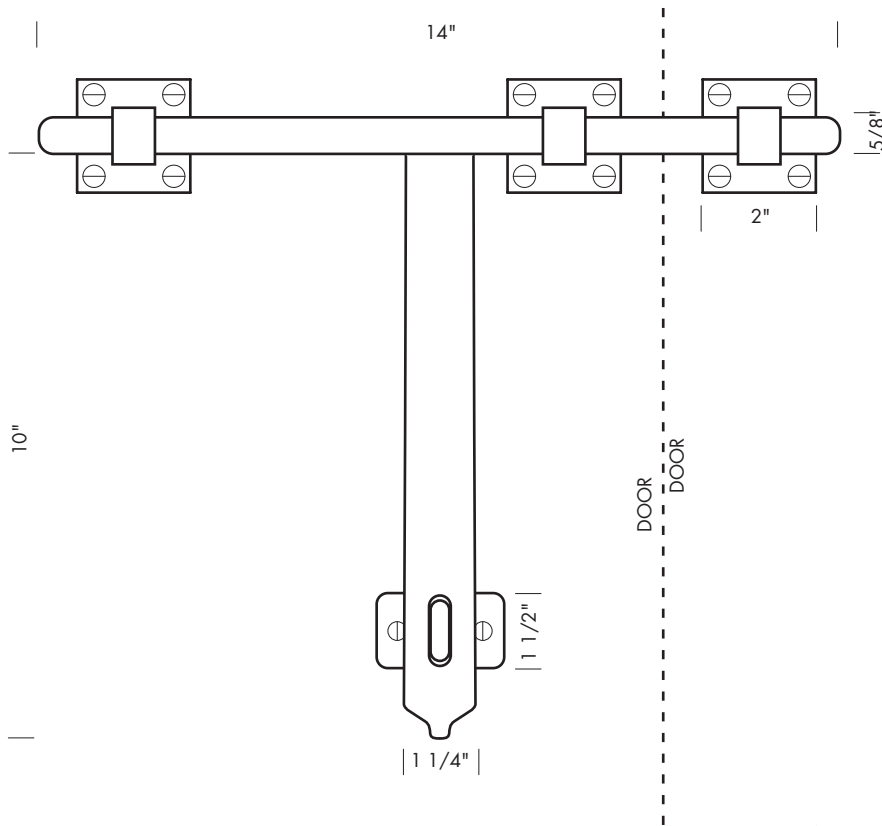

Revised 12/15/09

Illustrations are for demonstration purposes only.

EC-9301M 2 3/4" x 4 1/2" Single magnetic switch plate.

EC-9302M 4 3/4" x 4 1/2" 2-gang magnetic switch plate.

Magnetic switch plates:

Plate thickness is 1/4".
 The switch plates are attached to the wall with magnets instead of screws.
 No visible fasteners.

HE-200 8" Large hook and eye with 2 1/4" round plates.

Hook and eyes.

1 1/4" wood screws provided.

PROPRIETARY AND CONFIDENTIAL: The information contained in this drawing is the sole property of Sun Valley Bronze. Any reproduction in part or as a whole without the written permission of Sun Valley Bronze is prohibited.

Revised 12/15/09

SUN VALLEY BRONZE

Illustrations are for demonstration purposes only.

HASP-10 10" Hasp Latch with 3 guides.

SLBT-14 14" T-shaped Slide Bolt with 3 guides.

PROPRIETARY AND CONFIDENTIAL: The information contained in this drawing is the sole property of Sun Valley Bronze. Any reproduction in part or as a whole without the written permission of Sun Valley Bronze is prohibited.