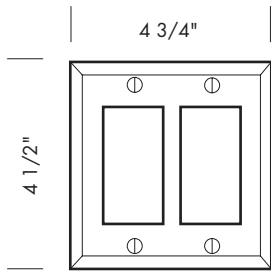

Revised 12/15/09

Illustrations are for demonstration purposes only.

EC-9301M 2 3/4" x 4 1/2" Single magnetic switch plate.

EC-9302M 4 3/4" x 4 1/2" 2-gang magnetic switch plate.

Magnetic switch plates:

Plate thickness is 1/4".
 The switch plates are attached to the wall with magnets instead of screws.
 No visible fasteners.

Revised 12/15/09

Illustrations are for demonstration purposes only.

EC-201 2 3/4" x 4 1/2" Single outlet cover.

EC-202 4 3/4" x 4 1/2" 2-gang outlet cover.

EC-203 6 3/4" x 4 1/2" 3-gang outlet cover.

EC-204 8 1/4" x 4 1/2" 4-gang outlet cover.

Revised 12/15/09

Illustrations are for demonstration purposes only.

EC-301 2 3/4" x 4 1/2" Single decora cover.

EC-302 4 3/4" x 4 1/2" 2-gang decora cover.

EC-303 6 3/4" x 4 1/2" 3-gang decora cover.

EC-304 8 1/4" x 4 1/2" 4-gang decora cover.