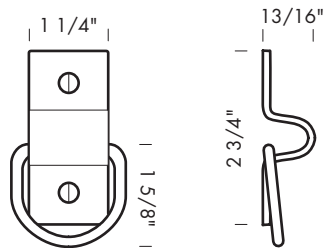

Revised 12/15/09

Illustrations are for demonstration purposes only.

FPB-6 Solid bronze bell. 6" diameter. Available with C-1 wall mounted bracket or C-2 ceiling mounted bracket.

FPB-8 Solid bronze bell. 8" diameter. Available with C-1 wall mounted bracket or C-2 ceiling mounted bracket.

Revised 12/15/09

Illustrations are for demonstration purposes only.

BDL-901 6" Round bridle hook.

BDL-923 4" x 3" Double prong girth hook.

BDL-924 1 1/2" x 2" Single prong girth hook.

CT-100 Two piece bronze cross tie.