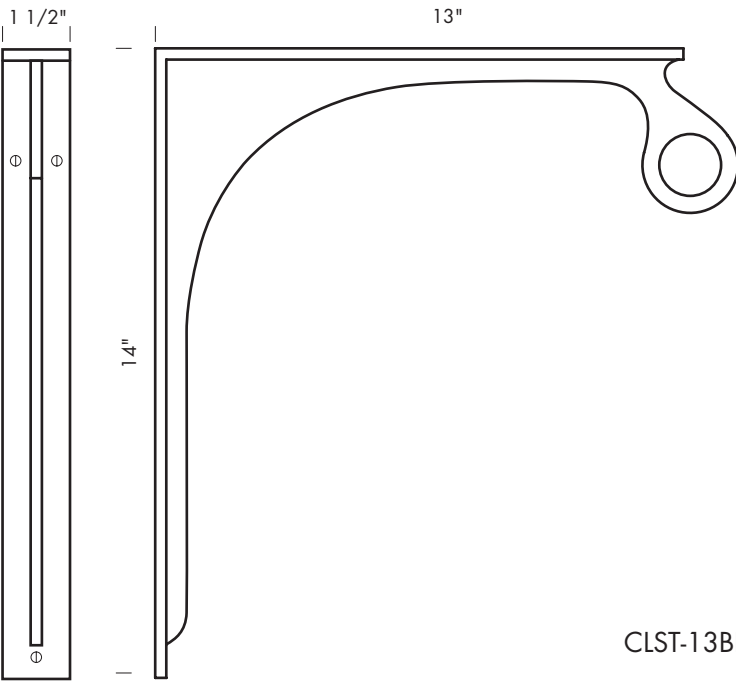

Revised 12/15/09

Illustrations are for demonstration purposes only.

EC-9301M 2 3/4" x 4 1/2" Single magnetic switch plate.

EC-9302M 4 3/4" x 4 1/2" 2-gang magnetic switch plate.

Magnetic switch plates:

Plate thickness is 1/4".
 The switch plates are attached to the wall with magnets instead of screws.
 No visible fasteners.

Illustrations are for demonstration purposes only.

CLST-F1 Closet rod finial.

CLST-F2 Closet rod finial with hook.

CLST-4E Closet elbow.

CLST-3WM Closet rod wall mount pipe end.

CLST-ROD Closet rod pipe.

CLST-13BK Closet bracket.