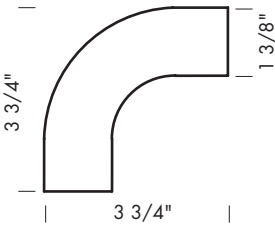

CLST-4E Closet elbow.