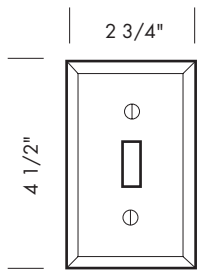

Revised 12/15/09

Illustrations are for demonstration purposes only.

EC-101 2 3/4" x 4 1/2" Single switch plate.

EC-102 4 3/4" x 4 1/2" 2-gang switch plate.

EC-103 6 3/4" x 4 1/2" 3-gang switch plate.

EC-104 8 1/4" x 4 1/2" 4-gang switch plate.