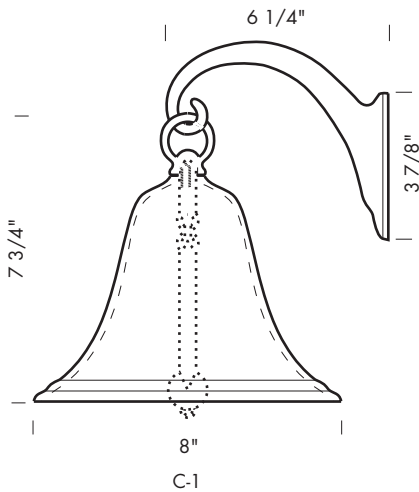

ORDERING INSTRUCTIONS:

Always provide quantity, item number, and patina.

*Example of order for two EC-103 switch plates.

QTY	ITEM#	PATINA
2	EC-103	W3

Custom Sets: See Custom Ordering Instructions in the General Information section at front of binder.

GC-100 3 7/8" Cannon ball gate closer with four 6" PR-1-6 chain links.* (Shown).
2 PR-4 surface mounts. Includes two PR-2 S-hooks.

* Please specify PR-1-6 chain links (6") or PR-1-12 chain links (12").
1 1/4" wood screws provided.

Revised 12/15/09

Illustrations are for demonstration purposes only.

FPB-6 Solid bronze bell. 6" diameter. Available with C-1 wall mounted bracket or C-2 ceiling mounted bracket.

FPB-8 Solid bronze bell. 8" diameter. Available with C-1 wall mounted bracket or C-2 ceiling mounted bracket.