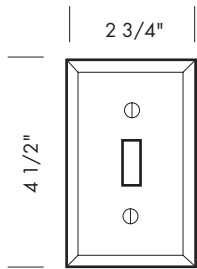

Revised 12/15/09

Illustrations are for demonstration purposes only.

EC-101 2 3/4" x 4 1/2" Single switch plate.

EC-102 4 3/4" x 4 1/2" 2-gang switch plate.

EC-103 6 3/4" x 4 1/2" 3-gang switch plate.

EC-104 8 1/4" x 4 1/2" 4-gang switch plate.