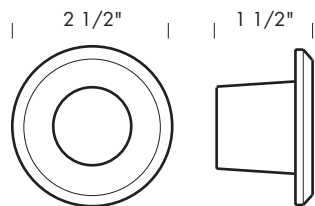

Illustrations are for demonstration purposes only.

GK-1 1" Gas key with escutcheon.

GK-2 2" Gas key with escutcheon.

GK-4 4" Gas key with escutcheon.

GK-6 6" Gas key with escutcheon.

GK-ESC 2 1/2" Round gas key escutcheon.