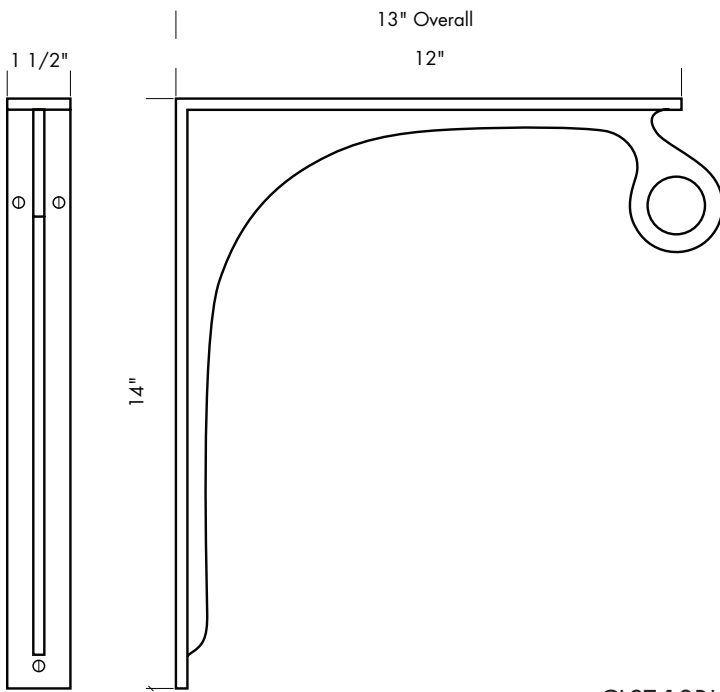

Illustrations are for demonstration purposes only.

CLST-13BK Closet bracket.