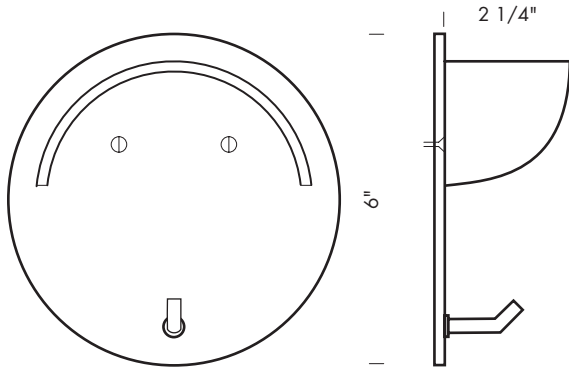

Illustrations are for demonstration purposes only.

BDL-901 6" Round bridle hook.