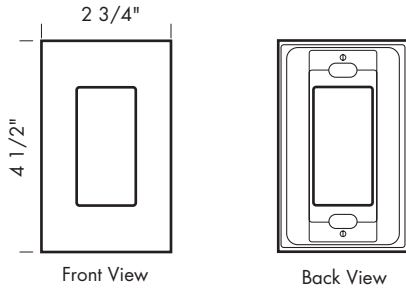

Revised 12/15/09

Illustrations are for demonstration purposes only.

EC-101 2 3/4" x 4 1/2" Single switch plate.

EC-102 4 3/4" x 4 1/2" 2-gang switch plate.

EC-103 6 3/4" x 4 1/2" 3-gang switch plate.

EC-104 8 1/4" x 4 1/2" 4-gang switch plate.

More switch plates:

EC-105 10 1/4" x 4 1/2" 5-gang switch plate. (Not shown).

EC-106 12 1/4" x 4 1/2" 6-gang switch plate. (Not shown).

PROPRIETARY AND CONFIDENTIAL: The information contained in this drawing is the sole property of Sun Valley Bronze. Any reproduction in part or as a whole without the written permission of Sun Valley Bronze is prohibited.

Revised 12/15/09

Illustrations are for demonstration purposes only.

EC-9301M 2 3/4" x 4 1/2" Single magnetic switch plate.

EC-9302M 4 3/4" x 4 1/2" 2-gang magnetic switch plate.

Magnetic switch plates:

Plate thickness is 1/4".
 The switch plates are attached to the wall with magnets instead of screws.
 No visible fasteners.