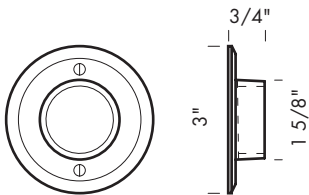

Illustrations are for demonstration purposes only.

CLST-F1 Closet rod finial.

CLST-F2 Closet rod finial with hook.

CLST-4E Closet elbow.

CLST-3WM Closet rod wall mount pipe end.

CLST-ROD Closet rod pipe.

PROPRIETARY AND CONFIDENTIAL: The information contained in this drawing is the sole property of Sun Valley Bronze. Any reproduction in part or as a whole without the written permission of Sun Valley Bronze is prohibited.