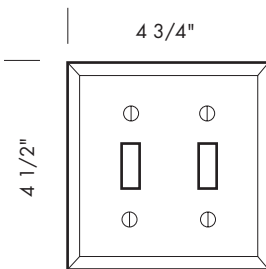

TABLE OF CONTENTS:

<u>Switch Plates</u>	<u>Pages</u>	<u>24-2 – 24-3</u>
<u>Outlet Covers</u>	<u>Page</u>	<u>24-4</u>
<u>Decora Covers</u>	<u>Page</u>	<u>24-5</u>
<u>Misc. & Combination Electrical Covers</u>	<u>Page</u>	<u>24-6</u>
<u>Hand Rail Brackets</u>	<u>Page</u>	<u>24-7</u>
<u>Gas Keys</u>	<u>Page</u>	<u>24-8</u>
<u>House Numbers</u>	<u>Pages</u>	<u>24-9 – 24-10</u>
<u>Hooks & Eyes</u>	<u>Page</u>	<u>24-11</u>
<u>Hasp Latches & Slide Bolts</u>	<u>Page</u>	<u>24-12</u>
<u>Cannon Ball Gate Closer</u>	<u>Page</u>	<u>24-13</u>
<u>Bells</u>	<u>Page</u>	<u>24-14</u>
<u>Bridle & Girth Hooks</u>	<u>Page</u>	<u>24-15</u>
<u>Boat Cleat</u>	<u>Page</u>	<u>24-16</u>
<u>Closet Components</u>	<u>Page</u>	<u>24-17</u>
<u>Closet Brackets</u>	<u>Page</u>	<u>24-18</u>
<u>Corner Brackets</u>	<u>Page</u>	<u>24-19</u>

Revised 12/15/09

Illustrations are for demonstration purposes only.

EC-101 2 3/4" x 4 1/2" Single switch plate.

EC-102 4 3/4" x 4 1/2" 2-gang switch plate.

EC-103 6 3/4" x 4 1/2" 3-gang switch plate.

EC-104 8 1/4" x 4 1/2" 4-gang switch plate.

Revised 12/15/09

Illustrations are for demonstration purposes only.

EC-9301M 2 3/4" x 4 1/2" Single magnetic switch plate.

EC-9302M 4 3/4" x 4 1/2" 2-gang magnetic switch plate.

Magnetic switch plates:

Plate thickness is 1/4".
 The switch plates are attached to the wall with magnets instead of screws.
 No visible fasteners.