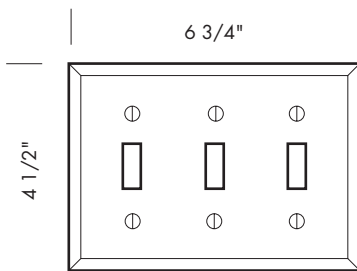

Revised 12/15/09

Illustrations are for demonstration purposes only.

EC-101 2 3/4" x 4 1/2" Single switch plate.

EC-102 4 3/4" x 4 1/2" 2-gang switch plate.

EC-103 6 3/4" x 4 1/2" 3-gang switch plate.

EC-104 8 1/4" x 4 1/2" 4-gang switch plate.

Revised 12/15/09

Illustrations are for demonstration purposes only.

EC-9301M 2 3/4" x 4 1/2" Single magnetic switch plate.

EC-9302M 4 3/4" x 4 1/2" 2-gang magnetic switch plate.

Magnetic switch plates:

Plate thickness is 1/4".
 The switch plates are attached to the wall with magnets instead of screws.
 No visible fasteners.