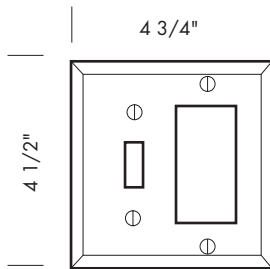

Revised 12/15/09

MISCELLANEOUS ELECTRICAL COVERS

Illustrations are for demonstration purposes only.

EC-400 2 3/4" x 4 1/2" Single blank cover.

EC-401 2 3/4" x 4 1/2" cable cover.

EC-500 4 3/4" x 4 1/2" switch/decora combination plate.