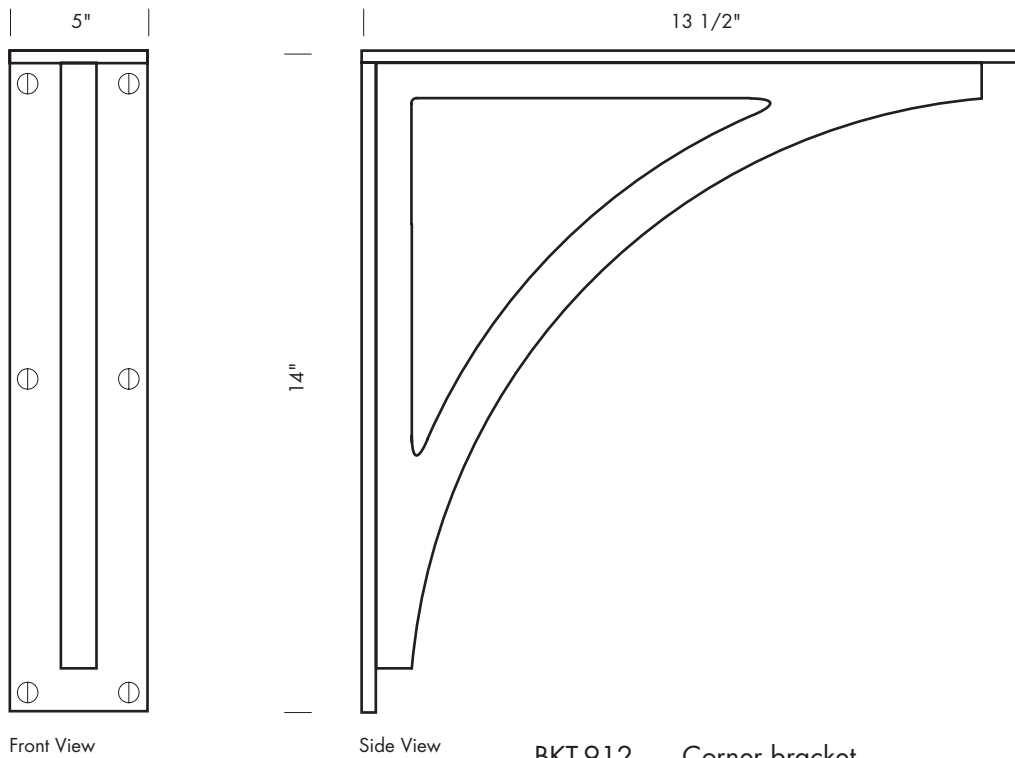

BKT-912 Corner bracket.

PROPRIETARY AND CONFIDENTIAL: The information contained in this drawing is the sole property of Sun Valley Bronze. Any reproduction in part or as a whole without the written permission of Sun Valley Bronze is prohibited.

Revised 12/15/09