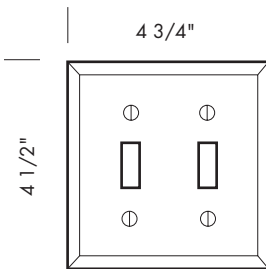

Revised 12/15/09

Illustrations are for demonstration purposes only.

EC-101 2 3/4" x 4 1/2" Single switch plate.

EC-102 4 3/4" x 4 1/2" 2-gang switch plate.

EC-103 6 3/4" x 4 1/2" 3-gang switch plate.

EC-104 8 1/4" x 4 1/2" 4-gang switch plate.

Revised 12/15/09

Illustrations are for demonstration purposes only.

EC-9301M 2 3/4" x 4 1/2" Single magnetic switch plate.

EC-9302M 4 3/4" x 4 1/2" 2-gang magnetic switch plate.

Magnetic switch plates:

Plate thickness is 1/4".
 The switch plates are attached to the wall with magnets instead of screws.
 No visible fasteners.