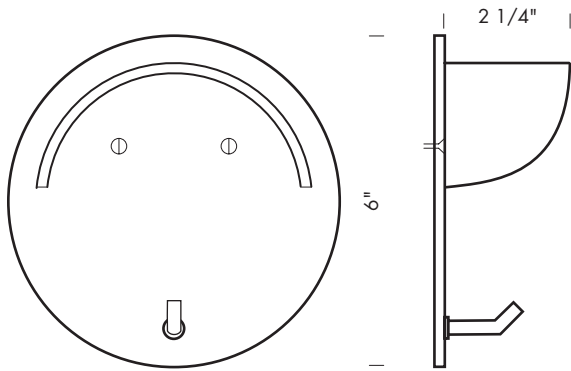

Illustrations are for demonstration purposes only.

BDL-901 6" Round bridle hook.