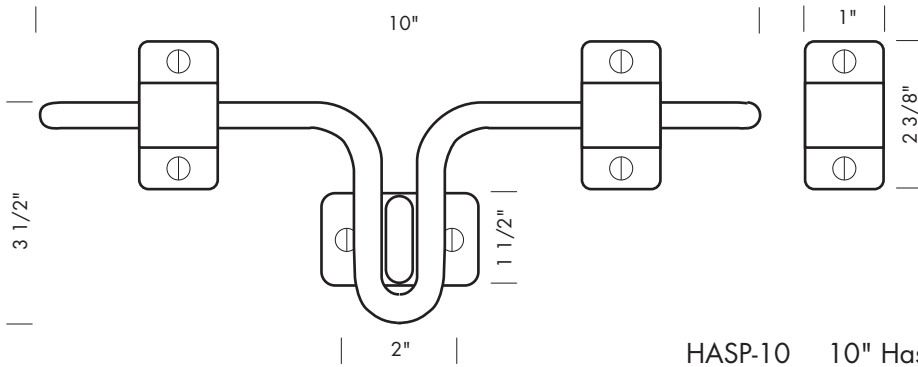

Illustrations are for demonstration purposes only.

HASP-10 10" Hasp Latch with 3 guides.