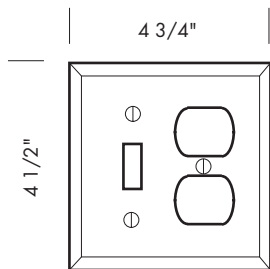

Revised 12/15/09

MISCELLANEOUS ELECTRICAL COVERS

Illustrations are for demonstration purposes only.

EC-400 2 3/4" x 4 1/2" Single blank cover.

EC-401 2 3/4" x 4 1/2" cable cover.

EC-500 4 3/4" x 4 1/2" switch/decora combination plate.