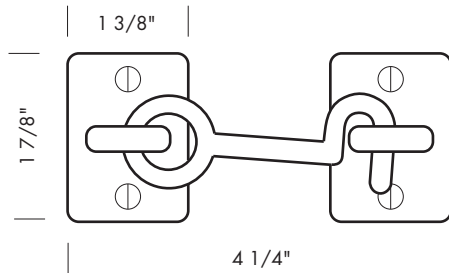

Revised 12/15/09

Illustrations are for demonstration purposes only.

HE-40 4 1/4" Small Hook & Eye with 1 3/8" square plates.

HE-50 4 1/4" Small hook and eye with 1 3/8" x 1 7/8" plates.

HE-100 8" Large hook and eye with 2 1/4" square plates.