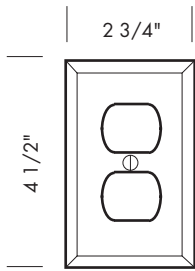

Illustrations are for demonstration purposes only.

EC-201 2 3/4" x 4 1/2" Single outlet cover.