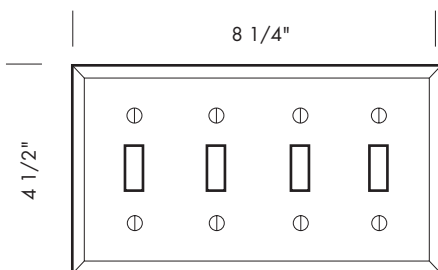

Revised 12/15/09

Illustrations are for demonstration purposes only.

EC-101 2 3/4" x 4 1/2" Single switch plate.

EC-102 4 3/4" x 4 1/2" 2-gang switch plate.

EC-103 6 3/4" x 4 1/2" 3-gang switch plate.

EC-104 8 1/4" x 4 1/2" 4-gang switch plate.

More switch plates:

EC-105 10 1/4" x 4 1/2" 5-gang switch plate. (Not shown).

EC-106 12 1/4" x 4 1/2" 6-gang switch plate. (Not shown).

PROPRIETARY AND CONFIDENTIAL: The information contained in this drawing is the sole property of Sun Valley Bronze. Any reproduction in part or as a whole without the written permission of Sun Valley Bronze is prohibited.

Revised 12/15/09

Illustrations are for demonstration purposes only.

EC-9301M 2 3/4" x 4 1/2" Single magnetic switch plate.

EC-9302M 4 3/4" x 4 1/2" 2-gang magnetic switch plate.

Magnetic switch plates:

Plate thickness is 1/4".
 The switch plates are attached to the wall with magnets instead of screws.
 No visible fasteners.