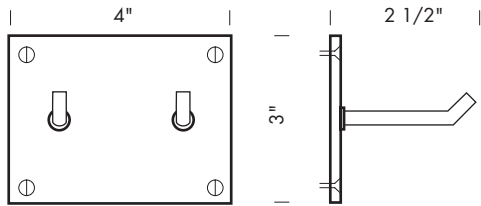

BDL-923 4" x 3" Double prong girth hook.