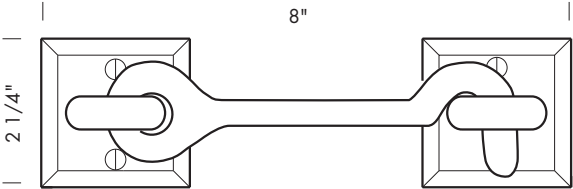

Revised 12/15/09

Illustrations are for demonstration purposes only.

HE-40 4 1/4" Small Hook & Eye with 1 3/8" square plates.

HE-50 4 1/4" Small hook and eye with 1 3/8" x 1 7/8" plates.

HE-100 8" Large hook and eye with 2 1/4" square plates.

HE-200 8" Large hook and eye with 2 1/4" round plates.

Hook and eyes.

1 1/4" wood screws provided.

PROPRIETARY AND CONFIDENTIAL: The information contained in this drawing is the sole property of Sun Valley Bronze. Any reproduction in part or as a whole without the written permission of Sun Valley Bronze is prohibited.