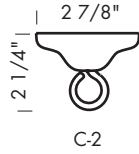

Illustrations are for demonstration purposes only.

FPB-6 Solid bronze bell. 6" diameter. Available with C-1 wall mounted bracket or C-2 ceiling mounted bracket.