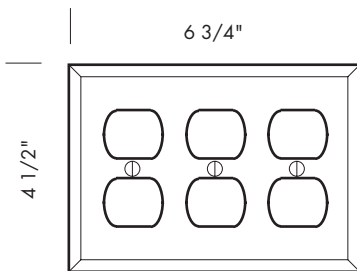

Revised 12/15/09

Illustrations are for demonstration purposes only.

EC-9301M 2 3/4" x 4 1/2" Single magnetic switch plate.

EC-9302M 4 3/4" x 4 1/2" 2-gang magnetic switch plate.

Magnetic switch plates:

Plate thickness is 1/4".
 The switch plates are attached to the wall with magnets instead of screws.
 No visible fasteners.

Revised 12/15/09

Illustrations are for demonstration purposes only.

EC-201 2 3/4" x 4 1/2" Single outlet cover.

EC-202 4 3/4" x 4 1/2" 2-gang outlet cover.

EC-203 6 3/4" x 4 1/2" 3-gang outlet cover.

EC-204 8 1/4" x 4 1/2" 4-gang outlet cover.