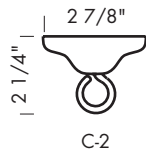

Revised 12/15/09

Illustrations are for demonstration purposes only.

FPB-6 Solid bronze bell. 6" diameter. Available with C-1 wall mounted bracket or C-2 ceiling mounted bracket.

FPB-8 Solid bronze bell. 8" diameter. Available with C-1 wall mounted bracket or C-2 ceiling mounted bracket.