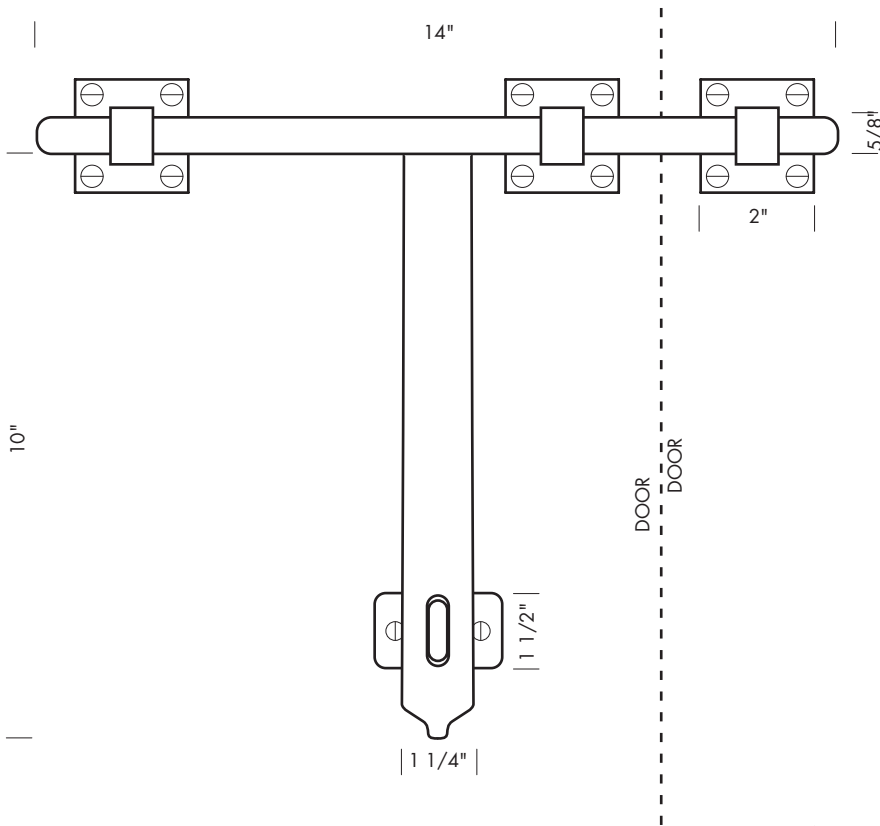

SLBT-14 14" T-shaped Slide Bolt with 3 guides.

PROPRIETARY AND CONFIDENTIAL: The information contained in this drawing is the sole property of Sun Valley Bronze. Any reproduction in part or as a whole without the written permission of Sun Valley Bronze is prohibited.

Revised 12/15/09