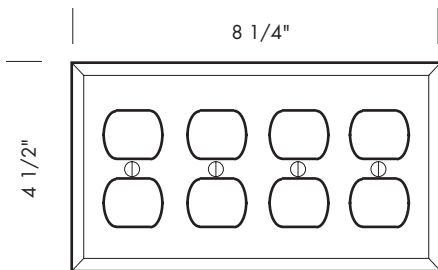

Revised 12/15/09

Illustrations are for demonstration purposes only.

EC-9301M 2 3/4" x 4 1/2" Single magnetic switch plate.

EC-9302M 4 3/4" x 4 1/2" 2-gang magnetic switch plate.

Magnetic switch plates:

Plate thickness is 1/4".
 The switch plates are attached to the wall with magnets instead of screws.
 No visible fasteners.

Revised 12/15/09

Illustrations are for demonstration purposes only.

EC-201 2 3/4" x 4 1/2" Single outlet cover.

EC-202 4 3/4" x 4 1/2" 2-gang outlet cover.

EC-203 6 3/4" x 4 1/2" 3-gang outlet cover.

EC-204 8 1/4" x 4 1/2" 4-gang outlet cover.