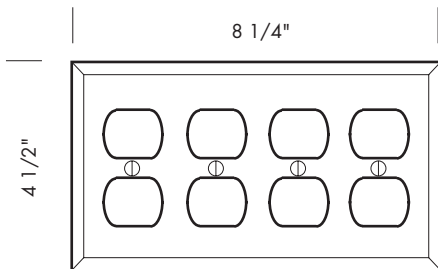

Revised 12/15/09

Illustrations are for demonstration purposes only.

EC-9301M 2 3/4" x 4 1/2" Single magnetic switch plate.

EC-9302M 4 3/4" x 4 1/2" 2-gang magnetic switch plate.

Magnetic switch plates:

Plate thickness is 1/4".
 The switch plates are attached to the wall with magnets instead of screws.
 No visible fasteners.

Revised 12/15/09

Illustrations are for demonstration purposes only.

EC-201 2 3/4" x 4 1/2" Single outlet cover.

EC-202 4 3/4" x 4 1/2" 2-gang outlet cover.

EC-203 6 3/4" x 4 1/2" 3-gang outlet cover.

EC-204 8 1/4" x 4 1/2" 4-gang outlet cover.