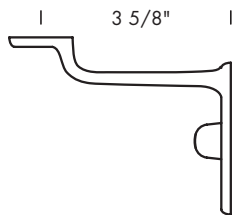

EC-600 4 3/4" x 4 1/2" switch/outlet combination plate.

SUN VALLEY BRONZE

PROPRIETARY AND CONFIDENTIAL: The information contained in this drawing is the sole property of Sun Valley Bronze. Any reproduction in part or as a whole without the written permission of Sun Valley Bronze is prohibited.

Revised 12/15/09

Illustrations are for demonstration purposes only.

HB-1 3 x 2 3/4" Hand rail bracket complete with lag cover.

HB-2 3" x 5" Hand rail bracket complete with lag cover.

HB-4 3" x 3 5/8" Hand rail bracket complete with lag cover.

HB-500 2 1/2" x 2 3/4" Hand rail bracket complete with lag cover (shown).*
 HB-501 2 1/2" x 3 5/8" Hand rail bracket complete with lag cover.*
 HB-502 2 1/2" x 5" Hand rail bracket complete with lag cover.*