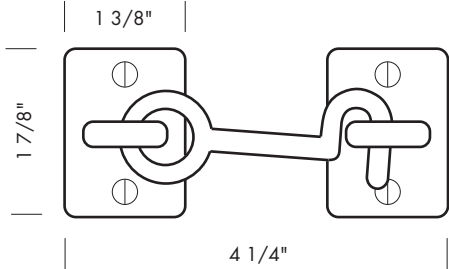

Revised 12/15/09

Illustrations are for demonstration purposes only.

HE-40 4 1/4" Small Hook & Eye with 1 3/8" square plates.

HE-50 4 1/4" Small hook and eye with 1 3/8" x 1 7/8" plates.

HE-100 8" Large hook and eye with 2 1/4" square plates.