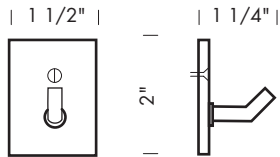

Revised 12/15/09

Illustrations are for demonstration purposes only.

BDL-901 6" Round bridle hook.

BDL-923 4" x 3" Double prong girth hook.

BDL-924 1 1/2" x 2" Single prong girth hook.

CT-100 Two piece bronze cross tie.