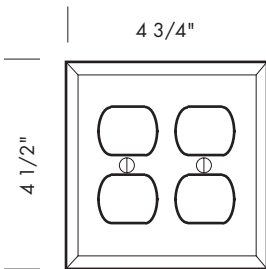

More switch plates:

- EC-105 10 1/4" x 4 1/2" 5-gang switch plate. (Not shown).
- EC-106 12 1/4" x 4 1/2" 6-gang switch plate. (Not shown).

PROPRIETARY AND CONFIDENTIAL: The information contained in this drawing is the sole property of Sun Valley Bronze. Any reproduction in part or as a whole without the written permission of Sun Valley Bronze is prohibited.

Revised 12/15/09

Illustrations are for demonstration purposes only.

EC-9301M 2 3/4" x 4 1/2" Single magnetic switch plate.

EC-9302M 4 3/4" x 4 1/2" 2-gang magnetic switch plate.

Magnetic switch plates:

Plate thickness is 1/4".
 The switch plates are attached to the wall with magnets instead of screws.
 No visible fasteners.

Revised 12/15/09

Illustrations are for demonstration purposes only.

EC-201 2 3/4" x 4 1/2" Single outlet cover.

EC-202 4 3/4" x 4 1/2" 2-gang outlet cover.

EC-203 6 3/4" x 4 1/2" 3-gang outlet cover.

EC-204 8 1/4" x 4 1/2" 4-gang outlet cover.