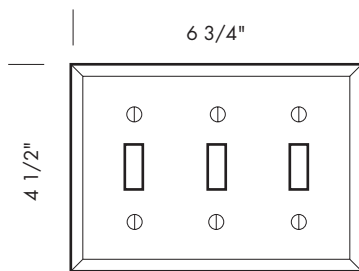

Revised 12/15/09

Illustrations are for demonstration purposes only.

EC-101 2 3/4" x 4 1/2" Single switch plate.

EC-102 4 3/4" x 4 1/2" 2-gang switch plate.

EC-103 6 3/4" x 4 1/2" 3-gang switch plate.

EC-104 8 1/4" x 4 1/2" 4-gang switch plate.

More switch plates:

- EC-105 10 1/4" x 4 1/2" 5-gang switch plate. (Not shown).
- EC-106 12 1/4" x 4 1/2" 6-gang switch plate. (Not shown).

PROPRIETARY AND CONFIDENTIAL: The information contained in this drawing is the sole property of Sun Valley Bronze. Any reproduction in part or as a whole without the written permission of Sun Valley Bronze is prohibited.

Revised 12/15/09

Illustrations are for demonstration purposes only.

EC-9301M 2 3/4" x 4 1/2" Single magnetic switch plate.

EC-9302M 4 3/4" x 4 1/2" 2-gang magnetic switch plate.

Magnetic switch plates:

Plate thickness is 1/4".
 The switch plates are attached to the wall with magnets instead of screws.
 No visible fasteners.