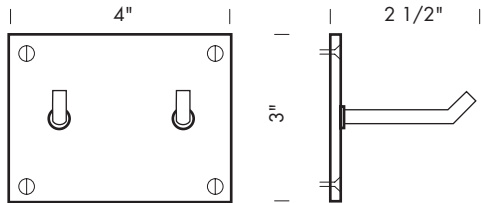

Illustrations are for demonstration purposes only.

PROPRIETARY AND CONFIDENTIAL: The information contained in this drawing is the sole property of Sun Valley Bronze. Any reproduction in part or as a whole without the written permission of Sun Valley Bronze is prohibited.

Revised 12/15/09