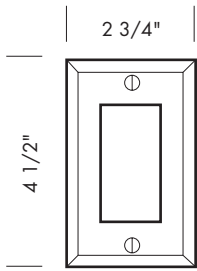

Illustrations are for demonstration purposes only.