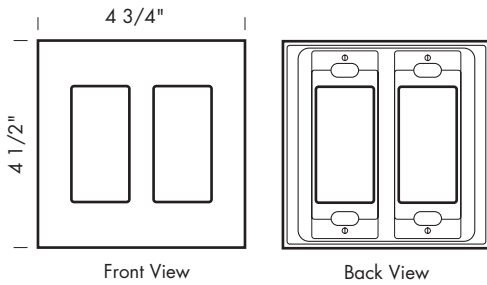

Revised 12/15/09

Illustrations are for demonstration purposes only.

EC-101 2 3/4" x 4 1/2" Single switch plate.

EC-102 4 3/4" x 4 1/2" 2-gang switch plate.

EC-103 6 3/4" x 4 1/2" 3-gang switch plate.

EC-104 8 1/4" x 4 1/2" 4-gang switch plate.

More switch plates:

- EC-105 10 1/4" x 4 1/2" 5-gang switch plate. (Not shown).
- EC-106 12 1/4" x 4 1/2" 6-gang switch plate. (Not shown).

PROPRIETARY AND CONFIDENTIAL: The information contained in this drawing is the sole property of Sun Valley Bronze. Any reproduction in part or as a whole without the written permission of Sun Valley Bronze is prohibited.

Revised 12/15/09

Illustrations are for demonstration purposes only.

EC-9301M 2 3/4" x 4 1/2" Single magnetic switch plate.

EC-9302M 4 3/4" x 4 1/2" 2-gang magnetic switch plate.

Magnetic switch plates:

Plate thickness is 1/4".
 The switch plates are attached to the wall with magnets instead of screws.
 No visible fasteners.