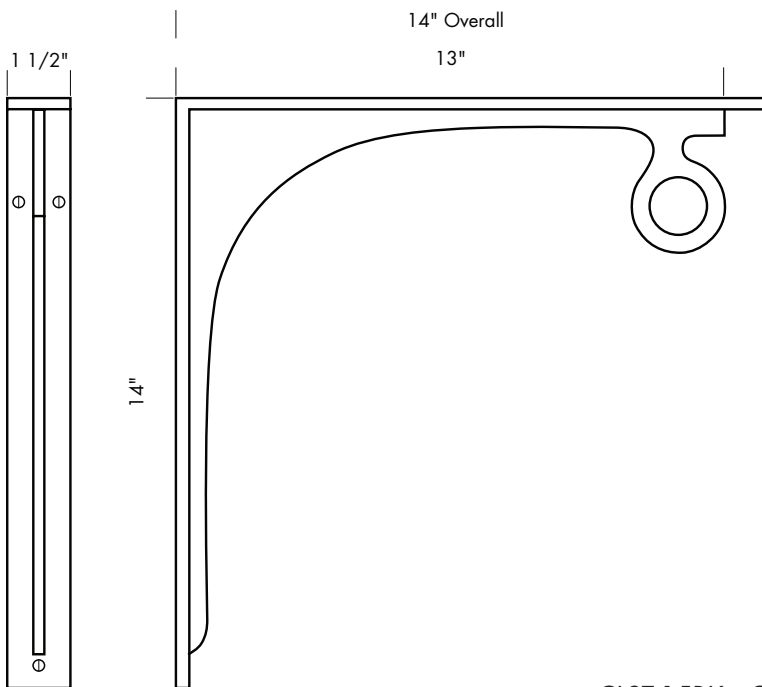

CLST-15BK Closet bracket.

PROPRIETARY AND CONFIDENTIAL: The information contained in this drawing is the sole property of Sun Valley Bronze. Any reproduction in part or as a whole without the written permission of Sun Valley Bronze is prohibited.

Revised 12/15/09