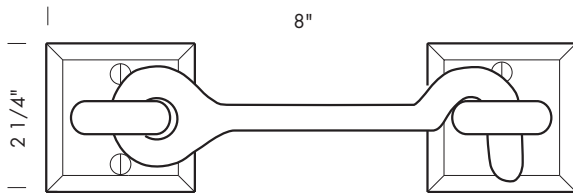

Revised 12/15/09

Illustrations are for demonstration purposes only.

HE-40 4 1/4" Small Hook & Eye with 1 3/8" square plates.

HE-50 4 1/4" Small hook and eye with 1 3/8" x 1 7/8" plates.

HE-100 8" Large hook and eye with 2 1/4" square plates.

HE-200 8" Large hook and eye with 2 1/4" round plates.

Hook and eyes.

1 1/4" wood screws provided.

PROPRIETARY AND CONFIDENTIAL: The information contained in this drawing is the sole property of Sun Valley Bronze. Any reproduction in part or as a whole without the written permission of Sun Valley Bronze is prohibited.