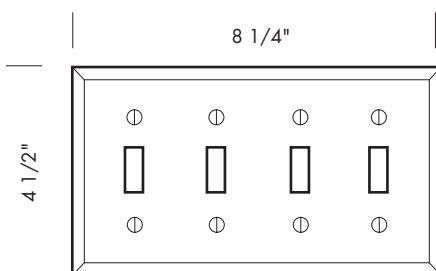

Revised 12/15/09

Illustrations are for demonstration purposes only.

EC-101 2 3/4" x 4 1/2" Single switch plate.

EC-102 4 3/4" x 4 1/2" 2-gang switch plate.

EC-103 6 3/4" x 4 1/2" 3-gang switch plate.

EC-104 8 1/4" x 4 1/2" 4-gang switch plate.

More switch plates:

- EC-105 10 1/4" x 4 1/2" 5-gang switch plate. (Not shown).
- EC-106 12 1/4" x 4 1/2" 6-gang switch plate. (Not shown).

PROPRIETARY AND CONFIDENTIAL: The information contained in this drawing is the sole property of Sun Valley Bronze. Any reproduction in part or as a whole without the written permission of Sun Valley Bronze is prohibited.

Revised 12/15/09

Illustrations are for demonstration purposes only.

EC-9301M 2 3/4" x 4 1/2" Single magnetic switch plate.

EC-9302M 4 3/4" x 4 1/2" 2-gang magnetic switch plate.

Magnetic switch plates:

Plate thickness is 1/4".
 The switch plates are attached to the wall with magnets instead of screws.
 No visible fasteners.