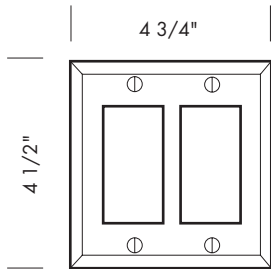

Revised 12/15/09

Illustrations are for demonstration purposes only.

EC-9301M 2 3/4" x 4 1/2" Single magnetic switch plate.

EC-9302M 4 3/4" x 4 1/2" 2-gang magnetic switch plate.

Magnetic switch plates:

Plate thickness is 1/4".
 The switch plates are attached to the wall with magnets instead of screws.
 No visible fasteners.

Revised 12/15/09

Illustrations are for demonstration purposes only.

EC-201 2 3/4" x 4 1/2" Single outlet cover.

EC-202 4 3/4" x 4 1/2" 2-gang outlet cover.

EC-203 6 3/4" x 4 1/2" 3-gang outlet cover.

EC-204 8 1/4" x 4 1/2" 4-gang outlet cover.

Revised 12/15/09

Illustrations are for demonstration purposes only.

EC-301 2 3/4" x 4 1/2" Single decora cover.

EC-302 4 3/4" x 4 1/2" 2-gang decora cover.

EC-303 6 3/4" x 4 1/2" 3-gang decora cover.

EC-304 8 1/4" x 4 1/2" 4-gang decora cover.