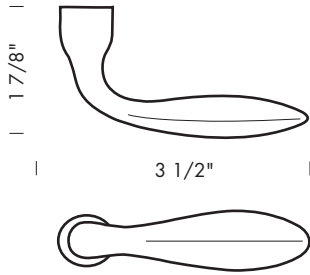

FAUCET HANDLE OPTIONS

Illustrations are for demonstration purposes only.

LF-16 Mini Quigley