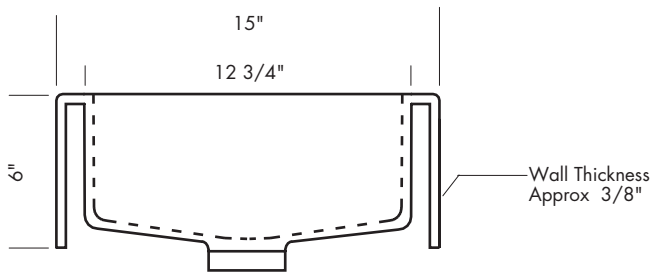

VS-16 16" x 6 1/4" Outside dimensions.
 15" x 5 3/4" Inside dimensions.

Matching drain assembly included with sink. Please specify DA-1, DA-2 OR DA-3.

PROPRIETARY AND CONFIDENTIAL: The information contained in this drawing is the sole property of Sun Valley Bronze. Any reproduction in part or as a whole without the written permission of Sun Valley Bronze is prohibited.

Revised 06/29/09

Illustrations are for demonstration purposes only.

Complete vessel style, solid bronze sink with mounting lugs.

VS-18 18" x 5 1/4" Outside dimensions.
 17 1/2" x 4 3/4" Inside dimensions.

No drain required.

*A 1/4" +/- variation in size is possible in the SVB Vessel Sink due to the hand-made and hand-cast nature of the product.
 Prep counter by using actual sink as template only.

PROPRIETARY AND CONFIDENTIAL: The information contained in this drawing is the sole property of Sun Valley Bronze. Any reproduction in part or as a whole without the written permission of Sun Valley Bronze is prohibited.

Revised 06/29/09

Illustrations are for demonstration purposes only.

TROUGH SINK TOP VIEW

TROUGH SINK CROSS SECTION SIDE VIEW

Complete trough sink.

SINK-2215TR 21 7/8" x 15" x 6" Outside dimensions.

No drain required.