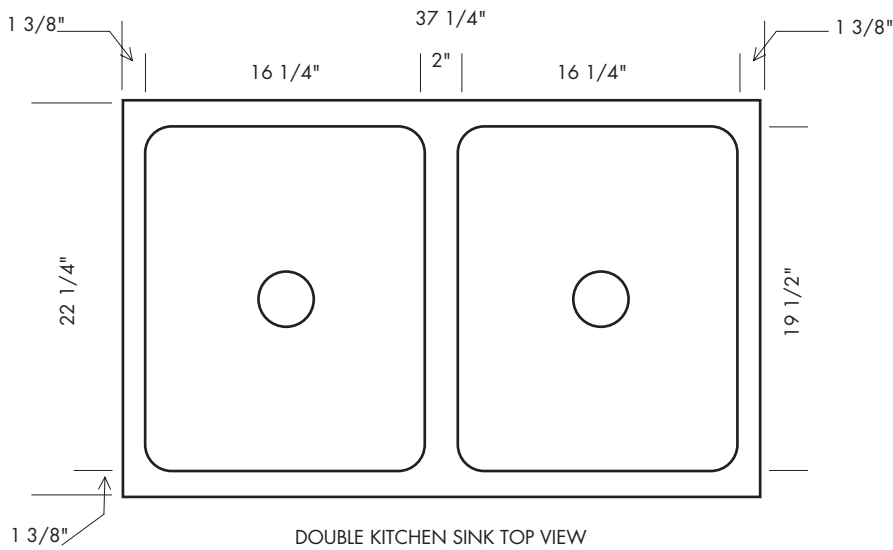

Illustrations are for demonstration purposes only.

Complete double kitchen sink.

SINK-3822-DBL

*Drain not included.

*A 1/4" +/- variation in size is possible in the SVB Double Kitchen Sink due to the hand-made and hand-cast nature of the product. Prep counter by using actual sink as a template only.

*We recommend reinforcing cabinet structure, as required, for sink installation.

PROPRIETARY AND CONFIDENTIAL: The information contained in this drawing is the sole property of Sun Valley Bronze. Any reproduction in part or as a whole without the written permission of Sun Valley Bronze is prohibited.

Revised 06/29/09