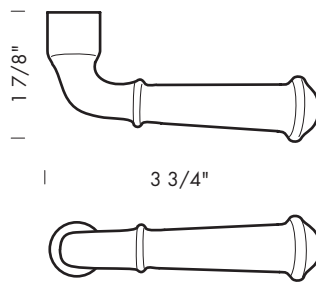

FAUCET HANDLE OPTIONS

Illustrations are for demonstration purposes only.

LF-16 Mini Quigley

LF-20 Standard Faucet

LF-21 Standard Faucet

LF-23 Mini Twist

LF-27 Mini Hailey

LF-28 Mini Stanley