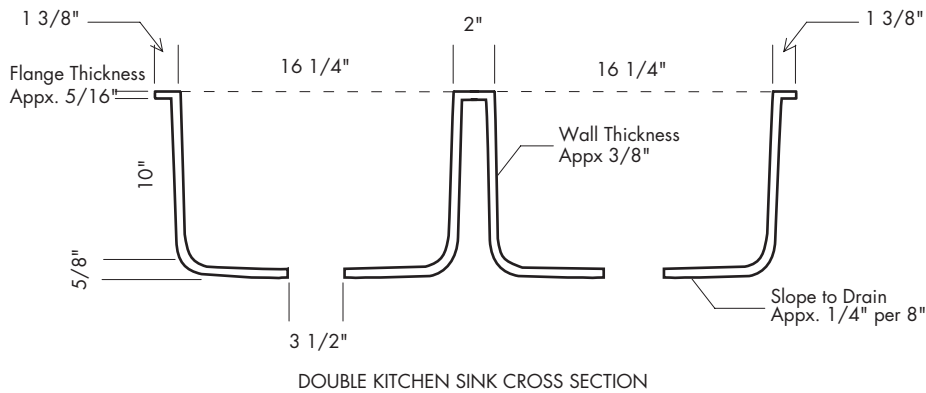

Illustrations are for demonstration purposes only.

Complete double kitchen sink.

SINK-3822-DBL

*Drain not included.

*A 1/4" +/- variation in size is possible in the SVB Double Kitchen Sink due to the hand-made and hand-cast nature of the product. Prep counter by using actual sink as a template only.

*We recommend reinforcing cabinet structure, as required, for sink installation.

PROPRIETARY AND CONFIDENTIAL: The information contained in this drawing is the sole property of Sun Valley Bronze. Any reproduction in part or as a whole without the written permission of Sun Valley Bronze is prohibited.

Revised 06/29/09