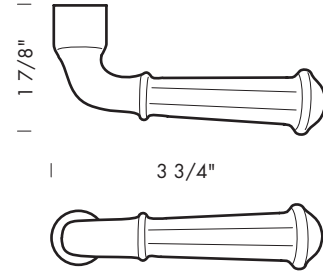

FAUCET HANDLE OPTIONS

Illustrations are for demonstration purposes only.

LF-16 Mini Quigley

LF-20 Standard Faucet

LF-21 Standard Faucet

LF-23 Mini Twist

LF-27 Mini Hailey

LF-28 Mini Stanley