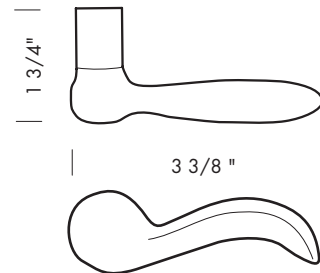

LF-92 Lil' Squirrel