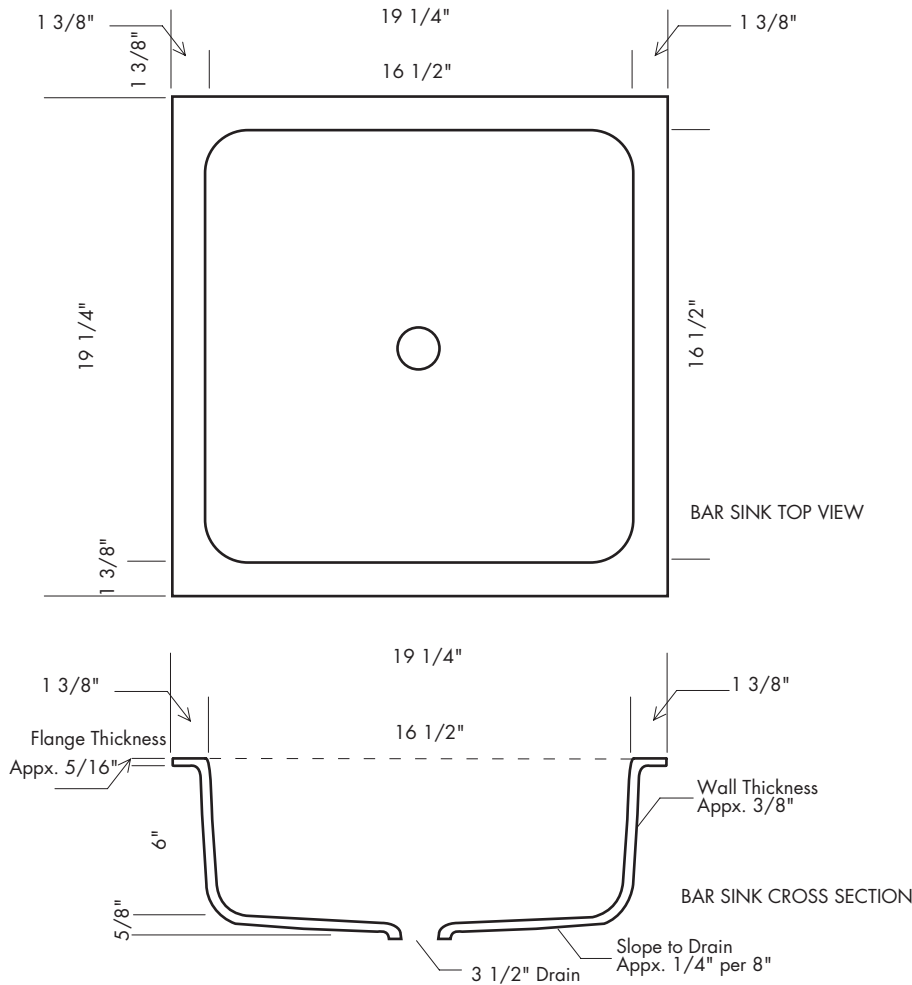

Illustrations are for demonstration purposes only.

VS-16 Vessel Sink
Solid Bronze freestanding
vessel sink.
Interior bowl dimensions are
15" in diameter x 5 3/4" deep.

Complete vessel style, solid bronze sink with mounting lugs.

Revised 06/29/09

Illustrations are for demonstration purposes only.

Complete vessel style, solid bronze sink with mounting lugs.

VS-18 18" x 5 1/4" Outside dimensions.
 17 1/2" x 4 3/4" Inside dimensions.

Revised 06/29/09

Illustrations are for demonstration purposes only.

Complete double kitchen sink.

SINK-3822-DBL

*Drain not included.

*A 1/4" +/- variation in size is possible in the SVB Double Kitchen Sink due to the hand-made and hand-cast nature of the product. Prep counter by using actual sink as a template only.

Revised 06/29/09

Illustrations are for demonstration purposes only.

Complete undermount solid bronze bar sink.

BAR-16 19 1/4" x 19 1/4" Outside dimensions with flange.
 16 1/2" x 16 1/2" Inside dimensions.