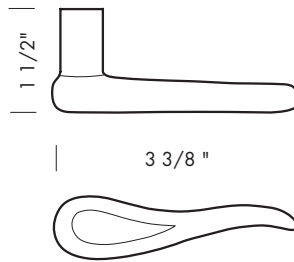

LF-91 Little Horn