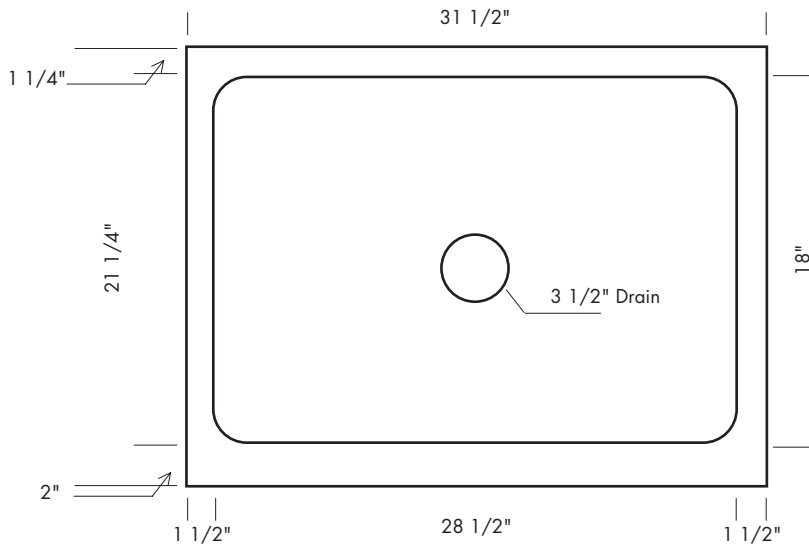

Revised 06/29/09

Illustrations are for demonstration purposes only.

Complete vessel style, solid bronze sink with mounting lugs.

VS-18 18" x 5 1/4" Outside dimensions.
 17 1/2" x 4 3/4" Inside dimensions.

Revised 06/29/09

Illustrations are for demonstration purposes only.

TROUGH SINK TOP VIEW

TROUGH SINK CROSS SECTION SIDE VIEW

Complete trough sink.

SINK-2215TR 21 7/8" x 15" x 6" Outside dimensions.

No drain required.

*A 1/4" +/- variation in size is possible in the SVB Trough Sink due to the hand-made and hand-cast nature of the product.

Prep counter by using actual sink as template only.

PROPRIETARY AND CONFIDENTIAL: The information contained in this drawing is the sole property of Sun Valley Bronze. Any reproduction in part or as a whole without the written permission of Sun Valley Bronze is prohibited.

Revised 06/29/09

Illustrations are for demonstration purposes only.

FARMHOUSE SINK TOP VIEW

FARMHOUSE SINK CROSS SECTION
SIDE VIEW

Complete farmhouse sink.

SINK-3222-FRM

- *Drain not included.
- *A 1/4" +/- variation in size is possible in the SVB Farmhouse Sink due to the hand-made and hand-cast nature of the product. Prep counter by using actual sink as template only.
- *The Farmhouse sink weighs approximately 210 pounds. We recommend reinforcing cabinet structure, as required, for sink installation.