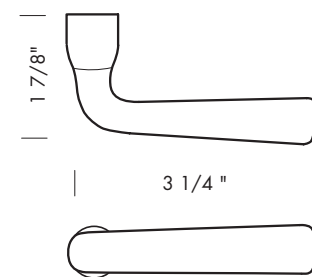

FAUCET HANDLE OPTIONS

Illustrations are for demonstration purposes only.

LF-16 Mini Quigley

LF-20 Standard Faucet

LF-21 Standard Faucet

LF-23 Mini Twist

LF-27 Mini Hailey

LF-28 Mini Stanley

LF-86 Tadpole

LF-91 Little Horn

LF-92 Lil' Squirrel

LF-93 Chubster

LF-94 Little Hook

LF-96 Squarelet

SUN VALLEY BRONZE

PROPRIETARY AND CONFIDENTIAL: The information contained in this drawing is the sole property of Sun Valley Bronze. Any reproduction in part or as a whole without the written permission of Sun Valley Bronze is prohibited.