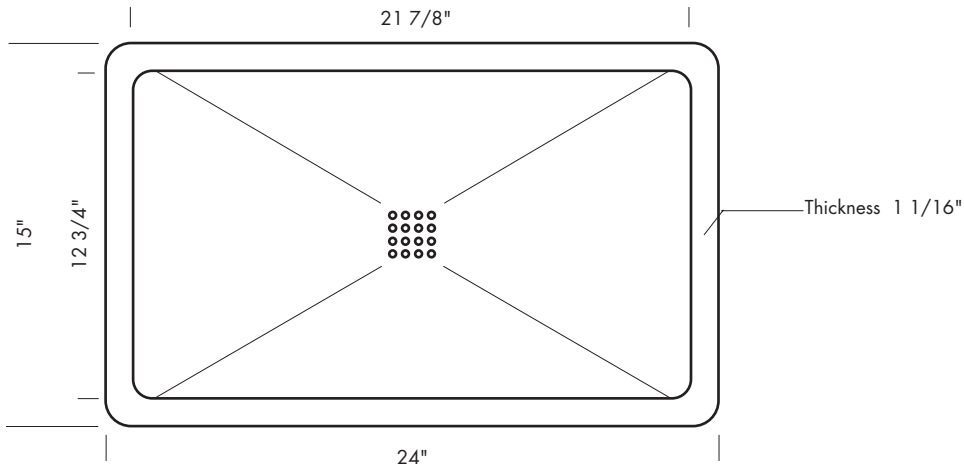

Illustrations are for demonstration purposes only.

VS-16 Vessel Sink
Solid Bronze freestanding
vessel sink.
Interior bowl dimensions are
15" in diameter x 5 3/4" deep.

Complete vessel style, solid bronze sink with mounting lugs.

Revised 06/29/09

Illustrations are for demonstration purposes only.

Complete vessel style, solid bronze sink with mounting lugs.

VS-18 18" x 5 1/4" Outside dimensions.
 17 1/2" x 4 3/4" Inside dimensions.

No drain required.

*A 1/4" +/- variation in size is possible in the SVB Vessel Sink due to the hand-made and hand-cast nature of the product.
 Prep counter by using actual sink as template only.

PROPRIETARY AND CONFIDENTIAL: The information contained in this drawing is the sole property of Sun Valley Bronze. Any reproduction in part or as a whole without the written permission of Sun Valley Bronze is prohibited.

Revised 06/29/09

Illustrations are for demonstration purposes only.

TROUGH SINK TOP VIEW

TROUGH SINK CROSS SECTION SIDE VIEW

Complete trough sink.

SINK-2215TR 21 7/8" x 15" x 6" Outside dimensions.

No drain required.