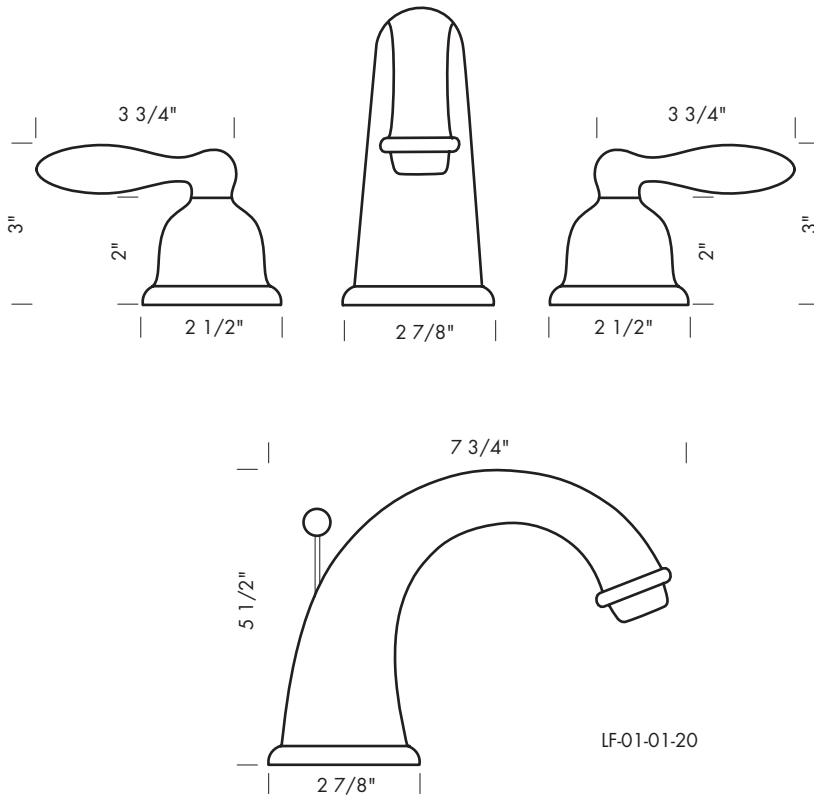

DECK MOUNT LAVATORY FAUCET

Illustrations are for demonstration purposes only. Any handle may be substituted for handle shown.

Deck mount lavatory faucet.

LF-01-01-20 8" Deck mount lavatory set. (Shown with LF-20 faucet lever).

Shown with standard drain.

PROPRIETARY AND CONFIDENTIAL: The information contained in this drawing is the sole property of Sun Valley Bronze. Any reproduction in part or as a whole without the written permission of Sun Valley Bronze is prohibited.

Revised 06/29/09