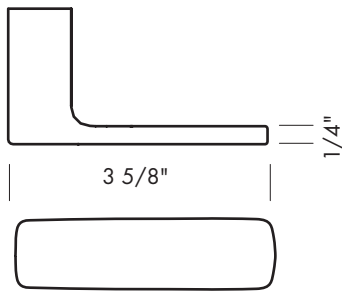

Illustrations are for demonstration purposes only.

LF-97 Mini Ramona

SUN VALLEY BRONZE

PROPRIETARY AND CONFIDENTIAL: The information contained in this drawing is the sole property of Sun Valley Bronze. Any reproduction in part or as a whole without the written permission of Sun Valley Bronze is prohibited. *Revised 06/29/09*