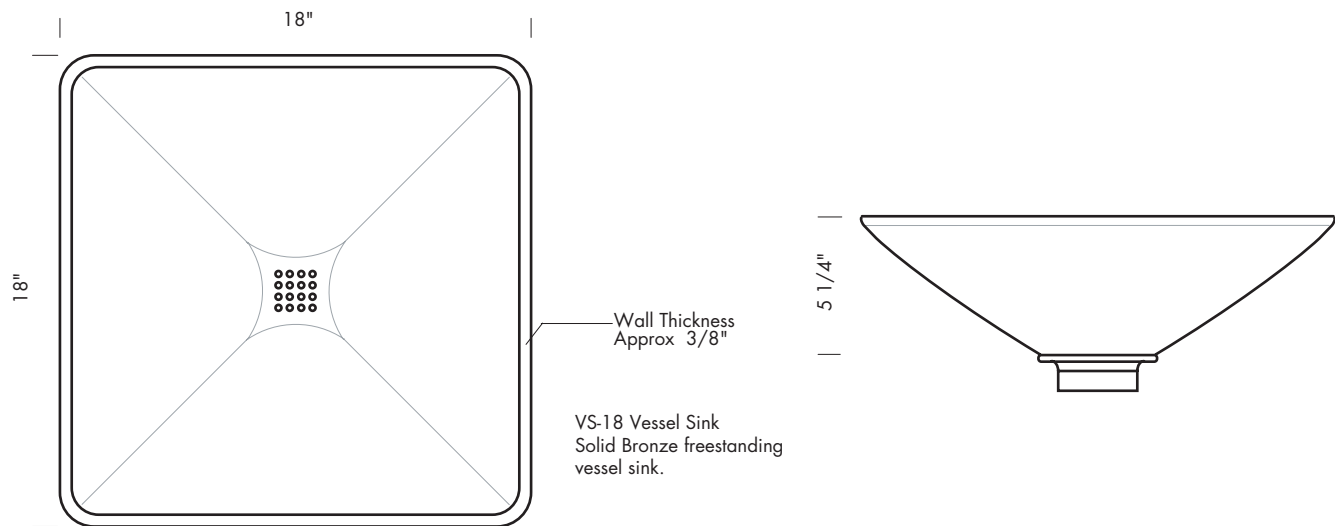

Illustrations are for demonstration purposes only.

VS-16 Vessel Sink
Solid Bronze freestanding
vessel sink.
Interior bowl dimensions are
15" in diameter x 5 3/4" deep.

Complete vessel style, solid bronze sink with mounting lugs.

VS-16 16" x 6 1/4" Outside dimensions.
 15" x 5 3/4" Inside dimensions.

Matching drain assembly included with sink. Please specify DA-1, DA-2 OR DA-3.

PROPRIETARY AND CONFIDENTIAL: The information contained in this drawing is the sole property of Sun Valley Bronze. Any reproduction in part or as a whole without the written permission of Sun Valley Bronze is prohibited.

Revised 06/29/09

Illustrations are for demonstration purposes only.

Complete vessel style, solid bronze sink with mounting lugs.

VS-18 18" x 5 1/4" Outside dimensions.
 17 1/2" x 4 3/4" Inside dimensions.