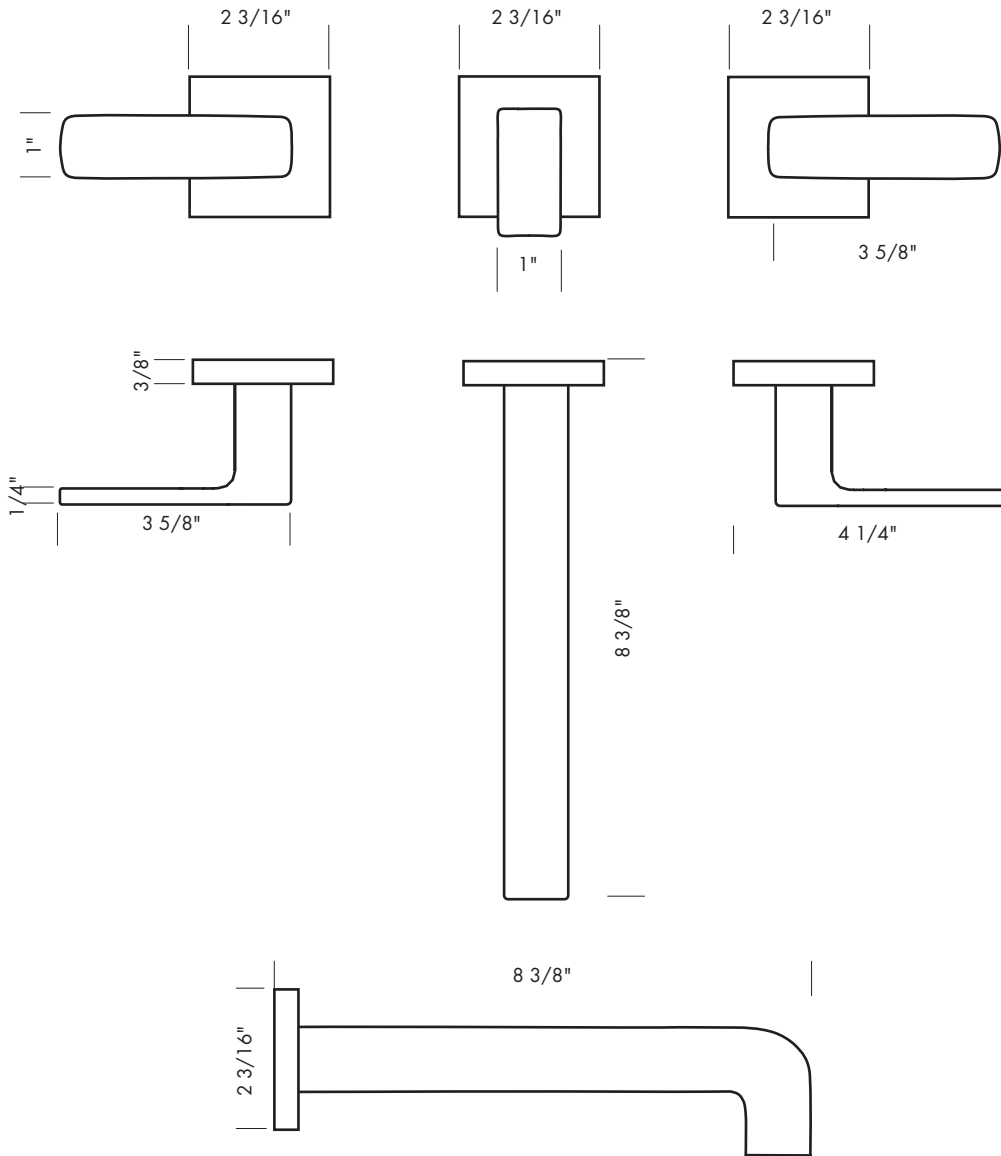

WALL MOUNT LAVATORY FAUCET

Illustrations are for demonstration purposes only. Any handle may be substituted for handle shown.

Wall mount lavatory faucet.

WLF-03-900-97 $8 \frac{3}{8}$ " Wall mount lavatory set. (Shown with LF-97 faucet lever).

PROPRIETARY AND CONFIDENTIAL: The information contained in this drawing is the sole property of Sun Valley Bronze. Any reproduction in part or as a whole without the written permission of Sun Valley Bronze is prohibited. *Revised 06/29/09*