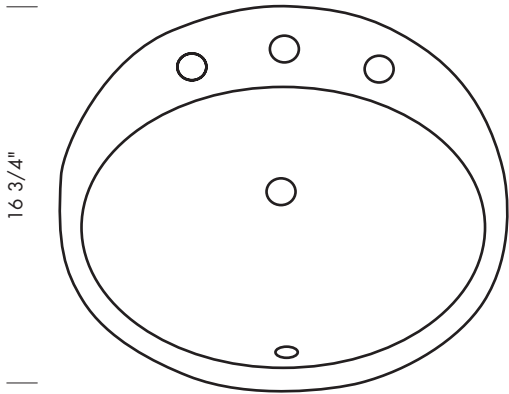

Revised 06/29/09

Illustrations are for demonstration purposes only.

OSR-1117 Self-Rimming Sink
Solid Bronze self-rimming sink
with integrated overflow.
Interior bowl dimensions are
16 3/4" x 11 1/4" x 6 3/4" deep.

Complete self-rimming solid bronze lav sinks with integrated overflow.

OSR-1117 19 1/2" x 13 3/4" x 8 3/4" Outside dimensions.
16 3/4" x 11 1/4" x 6 3/4" Inside dimensions.

Matching bronze drain assembly included with sink. Please specify DA-1, DA-2 or DA-3.

Revised 06/29/09

Illustrations are for demonstration purposes only.

OSR-1117-KO Self-Rimming Sink
with Knock-outs
Solid Bronze self-rimming sink
with integrated overflow.
Interior bowl dimensions are
16 3/4" x 11 1/4" x 6 3/4" deep.

Revised 06/29/09

Illustrations are for demonstration purposes only.

Complete vessel style, solid bronze sink with mounting lugs.

VS-18 18" x 5 1/4" Outside dimensions.
 17 1/2" x 4 3/4" Inside dimensions.