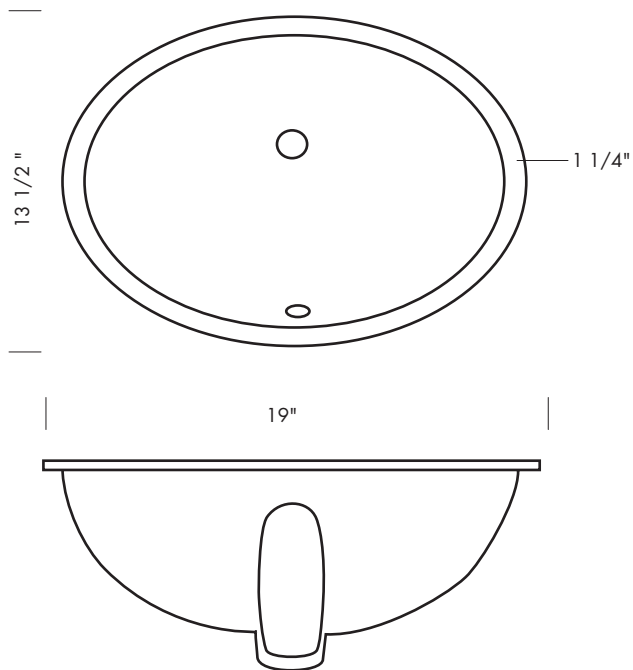

Illustrations are for demonstration purposes only.

OUM-1117 Under-mount Sink
Solid Bronze under-mount sink
with integrated overflow.
Interior bowl dimensions are
16 1/2" x 11 1/8" x 6 1/2" deep.

Complete under-mount solid bronze lav sink with integrated overflow.

OUM-1117   19" x 13 1/2" x 8 1/2" Outside dimensions.
16 1/2" x 11 1/8" x 6 1/2" Inside dimensions.

Matching drain assembly included with sink. Please specify DA-1, DA-2 or DA-3.

*Due to the hand cast nature of these sinks, dimensions may vary slightly. Prep countertop by using actual sink as template only.

PROPRIETARY AND CONFIDENTIAL: The information contained in this drawing is the sole property of Sun Valley Bronze. Any reproduction in part or as a whole without the written permission of Sun Valley Bronze is prohibited. Revised 06/29/09