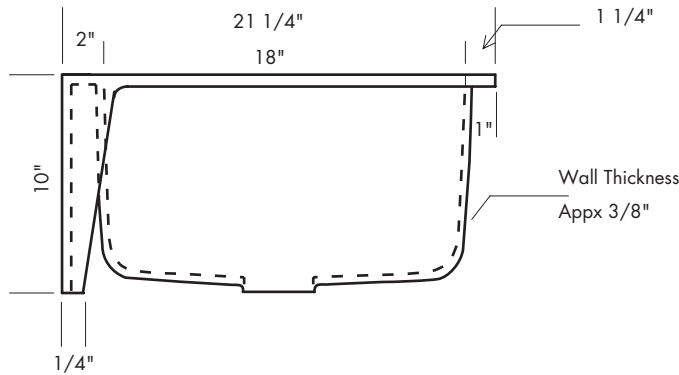

Revised 06/29/09

Illustrations are for demonstration purposes only.

Complete vessel style, solid bronze sink with mounting lugs.

VS-18 18" x 5 1/4" Outside dimensions.
 17 1/2" x 4 3/4" Inside dimensions.

Revised 06/29/09

Illustrations are for demonstration purposes only.

TROUGH SINK TOP VIEW

TROUGH SINK CROSS SECTION SIDE VIEW

Complete trough sink.

SINK-2215TR 21 7/8" x 15" x 6" Outside dimensions.

No drain required.

*A 1/4" +/- variation in size is possible in the SVB Trough Sink due to the hand-made and hand-cast nature of the product.

Prep counter by using actual sink as template only.

PROPRIETARY AND CONFIDENTIAL: The information contained in this drawing is the sole property of Sun Valley Bronze. Any reproduction in part or as a whole without the written permission of Sun Valley Bronze is prohibited.

Revised 06/29/09

Illustrations are for demonstration purposes only.

FARMHOUSE SINK TOP VIEW

FARMHOUSE SINK CROSS SECTION
SIDE VIEW

Complete farmhouse sink.

SINK-3222-FRM

- *Drain not included.
- *A 1/4" +/- variation in size is possible in the SVB Farmhouse Sink due to the hand-made and hand-cast nature of the product. Prep counter by using actual sink as template only.
- *The Farmhouse sink weighs approximately 210 pounds. We recommend reinforcing cabinet structure, as required, for sink installation.