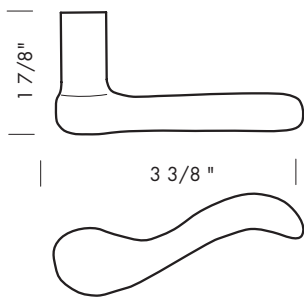

LF-93 Chubster