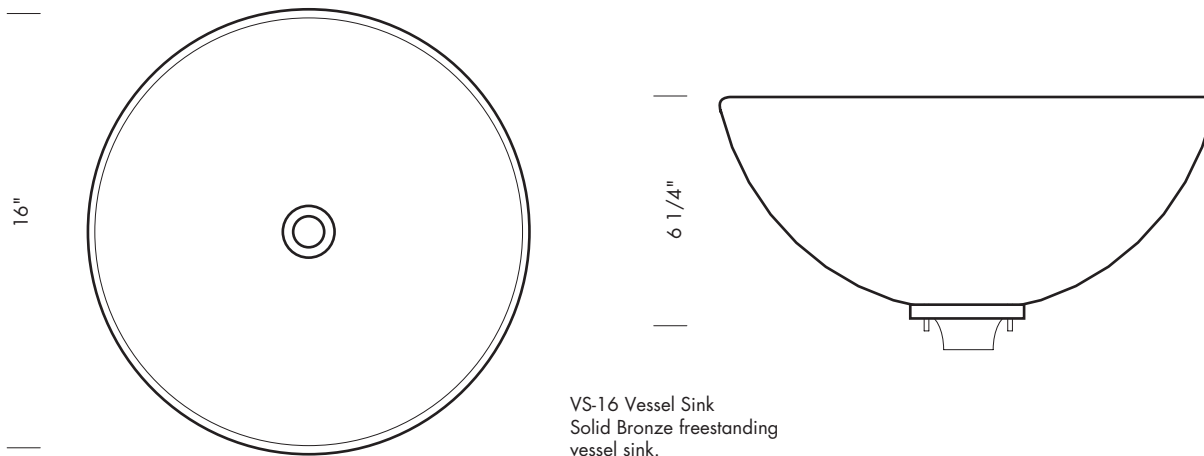

Complete under-mount solid bronze lav sink with integrated overflow.

OUM-1117 19" x 13 1/2" x 8 1/2" Outside dimensions.
16 1/2" x 11 1/8" x 6 1/2" Inside dimensions.

Matching drain assembly included with sink. Please specify DA-1, DA-2 or DA-3.

Illustrations are for demonstration purposes only.

VS-16 Vessel Sink
Solid Bronze freestanding
vessel sink.
Interior bowl dimensions are
15" in diameter x 5 3/4" deep.

Complete vessel style, solid bronze sink with mounting lugs.