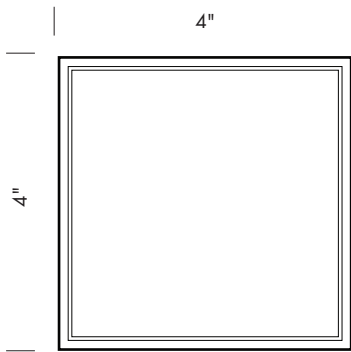

Illustrations are for demonstration purposes only. Custom tile sizes available.

BT-4CRG 4" x 4" Corrugated square tile.

BT-4CDRY 4" x 4" Corduroy square tile.

BT-3x6BMBO 3" x 6" Bamboo subway tile.
BT-4BMBO 4' x 4" Bamboo square tile.

Revised 03/08/10

Illustrations are for demonstration purposes only. Custom tile sizes available.

BT-4RDG 4" x 4" Ridge square tile.

BT-4BBOX 4" x 4" Bandbox square tile.

BT-4HP 4" x 4" Hand peened square tile.