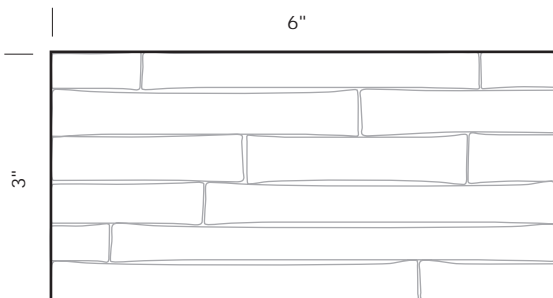

Revised 11/04/10

Illustrations are for demonstration purposes only. Custom tile sizes available.

BT-4RDG 4" x 4" Ridge square tile.

BT-4BBOX 4" x 4" Bandbox square tile.

BT-3x6BMBO 3" x 6" Bamboo subway tile.

BT-4BMBO 4" x 4" Bamboo square tile.

Bronze backsplash tiles.

BT-1000BS Scalloped backsplash tile.

PROPRIETARY AND CONFIDENTIAL: The information contained in this drawing is the sole property of Sun Valley Bronze. Any reproduction in part or as a whole without the written permission of Sun Valley Bronze is prohibited.