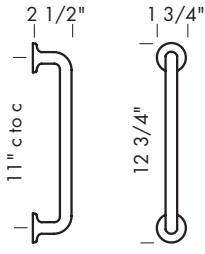

GH-500 Solid bronze refrigerator pull. 11" center to center.