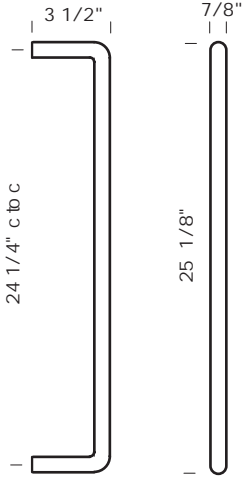

P-404 2 1/2" x 4 1/2" Rectangular plate.

OP-400 2 1/2" x 4 1/2" Oval plate.

SUN VALLEY BRONZE

PROPRIETARY AND CONFIDENTIAL: The information contained in this drawing is the sole property of Sun Valley Bronze. Any reproduction in part or as a whole without the written permission of Sun Valley Bronze is prohibited.

Revised 11/04/10

KITCHEN HARDWARE ESCUTCHEONS

Illustrations are for demonstration purposes only.

 <p>2 1/4"</p>	<p>RP-925 2 1/4" Round plate.</p>
 <p>2 1/2"</p>	<p>RP-926 2 1/2" Round plate.</p>
 <p>3"</p>	<p>RP-927 3" Round plate.</p>
 <p>2 1/4"</p> <p>2 1/4"</p>	<p>P-925 2 1/4" Square plate.</p>
 <p>2 1/2"</p> <p>2 1/2"</p>	<p>P-926 2 1/2" Square plate.</p>
 <p>2 1/4"</p> <p>2 1/4"</p>	<p>P-925DI 2 1/4" Diamond plate.</p>
 <p>2 1/2"</p> <p>2 1/2"</p>	<p>P-926DI 2 1/2" Diamond plate.</p>
 <p>1 1/2"</p> <p>6"</p>	<p>P-979 1 1/2" x 6" Rectangular plate.</p>

PR-5 2 1/2" x 4 3/4" Pot hook with thumbscrew.
Hooks are movable.

PR-6 1 3/4" x 4 3/4" Inward facing pot hook with thumbscrew. Hook faces towards center of rack.
Hooks are movable.

SUN VALLEY BRONZE

PROPRIETARY AND CONFIDENTIAL: The information contained in this drawing is the sole property of Sun Valley Bronze. Any reproduction in part or as a whole without the written permission of Sun Valley Bronze is prohibited.

Revised 11/04/10

Illustrations are for demonstration purposes only.

DH-18 Solid bronze refrigerator pull. 18 1/4" center to center.

DH-24 Solid bronze refrigerator pull. 24 1/4" center to center.

DH-30 Solid bronze refrigerator pull. 29 1/2" center to center.