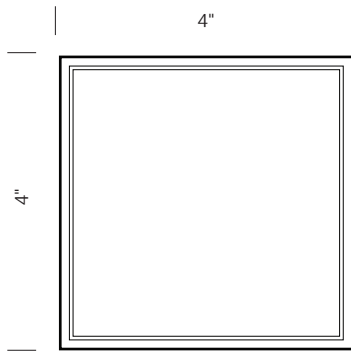

Illustrations are for demonstration purposes only. Custom tile sizes available.

BT-4RDG 4" x 4" Ridge square tile.