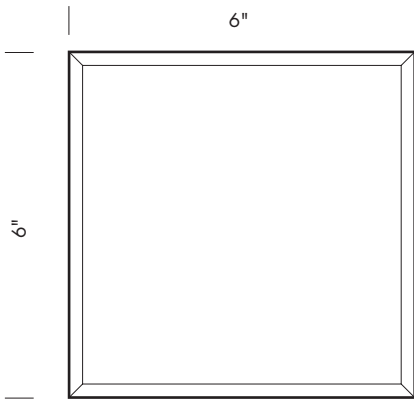

Illustrations are for demonstration purposes only.

BT-6 6" x 6" Bevel edge square tile.