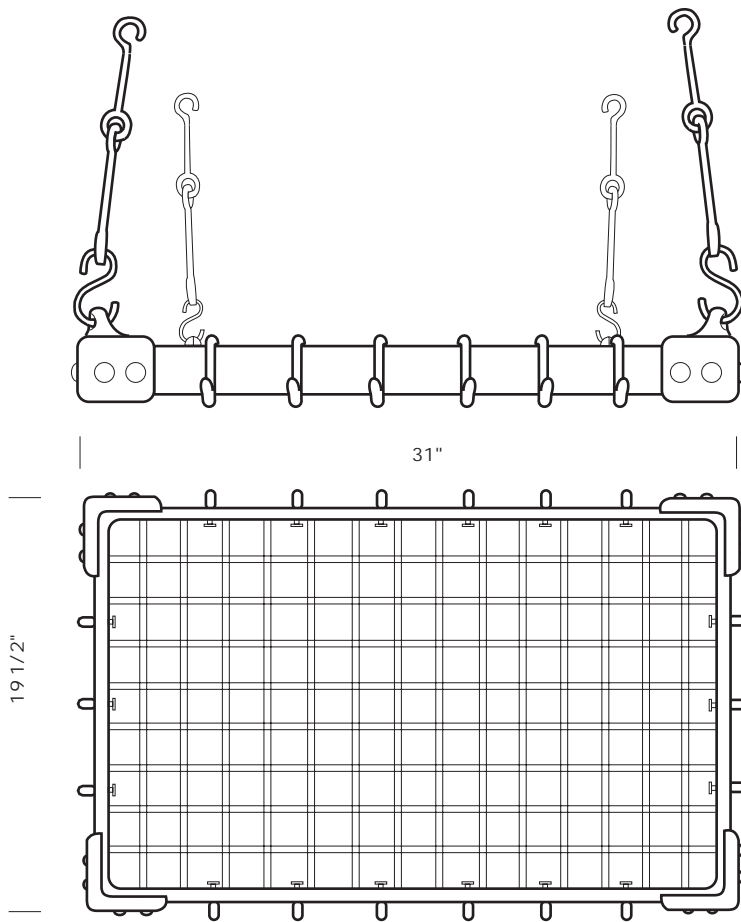

P-404 2 1/2" x 4 1/2" Rectangular plate.

OP-400 2 1/2" x 4 1/2" Oval plate.

SUN VALLEY BRONZE

PROPRIETARY AND CONFIDENTIAL: The information contained in this drawing is the sole property of Sun Valley Bronze. Any reproduction in part or as a whole without the written permission of Sun Valley Bronze is prohibited.

Revised 11/04/10

KITCHEN HARDWARE ESCUTCHEONS

Illustrations are for demonstration purposes only.

 <p>2 1/4"</p>	<p>RP-925 2 1/4" Round plate.</p>
 <p>2 1/2"</p>	<p>RP-926 2 1/2" Round plate.</p>
 <p>3"</p>	<p>RP-927 3" Round plate.</p>
 <p>2 1/4"</p> <p>2 1/4"</p>	<p>P-925 2 1/4" Square plate.</p>
 <p>2 1/2"</p> <p>2 1/2"</p>	<p>P-926 2 1/2" Square plate.</p>
 <p>2 1/4"</p> <p>2 1/4"</p>	<p>P-925DI 2 1/4" Diamond plate.</p>
 <p>2 1/2"</p> <p>2 1/2"</p>	<p>P-926DI 2 1/2" Diamond plate.</p>
 <p>1 1/2"</p> <p>6"</p>	<p>P-979 1 1/2" x 6" Rectangular plate.</p>

Revised 11/04/10

Illustrations are for demonstration purposes only.

Note: Pot rack available in custom sizes.

CPR-2032
 -Shown with PR-1 chain links,
 PR-2 S-hooks, and PR-3 pot hooks

Pot rack includes rack, grate, chain links, S hooks, ceiling brackets, and pot hooks.