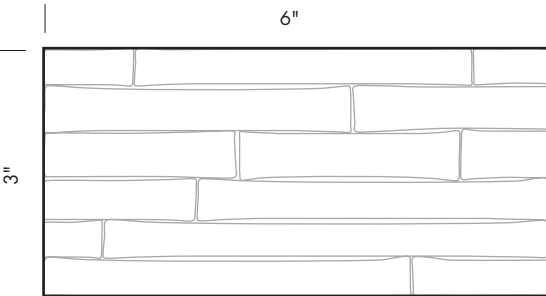

Revised 03/08/10

Illustrations are for demonstration purposes only.

BT-6 6" x 6" Bevel edge square tile.

BTC-6 6" Bevel edge corner tile.

Bronze standard tiles.

BT-2	2" x 2" Bevel edge square tile.	BT-9-2	2" x 2" Contemporary square tile.
BTC-2	2" Bevel edge corner tile.	BTC-9-2	2" Contemporary corner tile.
BT-2x6	2" x 6" Bevel edge subway tile.	BT-9-2x6	2" x 6" Contemporary subway tile.
BT-3x6	3" x 6" Bevel edge subway tile.	BT-9-3x6	3" x 6" Contemporary subway tile.
BT-4	4" x 4" Bevel edge square tile.	BT-9-4	4" x 4" Contemporary square tile.
BTC-4	4" Bevel edge corner tile.	BTC-9-4	4" Contemporary corner tile.
BT-8	8" x 8" Bevel edge square tile.	BT-9-8	8" x 8" Contemporary square tile.
BTC-8	8" Bevel edge corner tile.	BTC-9-8	8" Contemporary corner tile.
BT-10	10" x 10" Bevel edge square tile.	BT-9-10	10" x 10" Contemporary square tile.
BTC-10	10" Bevel edge corner tile.	BTC-9-10	10" Contemporary corner tile.
BT-12	12" x 12" Bevel edge square tile.	BT-9-12	12" x 12" Contemporary square tile.
BTC-12	12" Bevel edge corner tile.	BTC-9-12	12" Contemporary corner tile.

Custom sizes available.

*All tiles are available with or without a beveled edge. Please specify.

PROPRIETARY AND CONFIDENTIAL: The information contained in this drawing is the sole property of Sun Valley Bronze. Any reproduction in part or as a whole without the written permission of Sun Valley Bronze is prohibited. *Revised 03/08/10*

Illustrations are for demonstration purposes only. Custom tile sizes available.

BT-4CRG 4" x 4" Corrugated square tile.

BT-4CDRY 4" x 4" Corduroy square tile.

BT-3x6BMBO 3" x 6" Bamboo subway tile.
BT-4BMBO 4' x 4" Bamboo square tile.