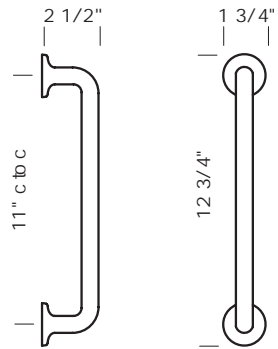

Illustrations are for demonstration purposes only.

GH-500 Solid bronze refrigerator pull. 11" center to center.