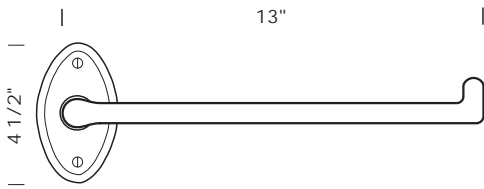

PT-109RH 13" Righthanded paper towel holder.
Shown with OP-400 escutcheon.