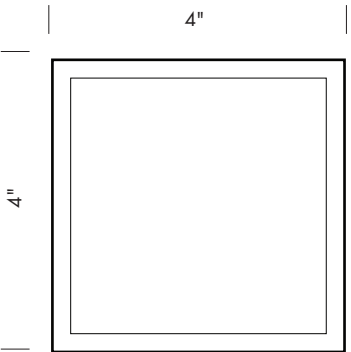

Illustrations are for demonstration purposes only. Custom tile sizes available.

BT-4CRG 4" x 4" Corrugated square tile.

BT-4CDRY 4" x 4" Corduroy square tile.

BT-3x6BMBO 3" x 6" Bamboo subway tile.
BT-4BMBO 4' x 4" Bamboo square tile.

Revised 03/08/10

Illustrations are for demonstration purposes only. Custom tile sizes available.

BT-4RDG 4" x 4" Ridge square tile.

BT-4BBOX 4" x 4" Bandbox square tile.

BT-4HP 4" x 4" Hand peened square tile.