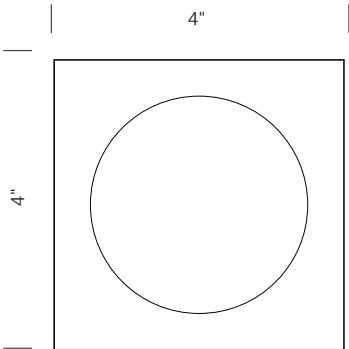

Revised 11/04/10

Illustrations are for demonstration purposes only. Custom tile sizes available.

BT-4CRG 4" x 4" Corrugated square tile.

BT-4BCRG 4" x 4" Corrugated with Band square tile.

BT-9-4HP 4" x 4" Hand peened square tile.

BT-4HPBBOX 4" x 4" Hand peened square tile.

SUN VALLEY BRONZE

PROPRIETARY AND CONFIDENTIAL: The information contained in this drawing is the sole property of Sun Valley Bronze. Any reproduction in part or as a whole without the written permission of Sun Valley Bronze is prohibited.

Revised 11/04/10

Illustrations are for demonstration purposes only. Custom tile sizes available.

BT-4CDRY 4" x 4" Corduroy square tile.

BT-4STN 4" x 4" Stone square tile.

BT-4CIR 4" x 4" Circles square tile.