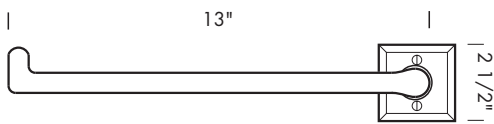

PR-5 2 1/2" x 4 3/4" Pot hook with thumbscrew.
Hooks are movable.

PR-6 1 3/4" x 4 3/4" Inward facing pot hook with thumbscrew. Hook faces towards center of rack.
Hooks are movable.

SUN VALLEY BRONZE

PROPRIETARY AND CONFIDENTIAL: The information contained in this drawing is the sole property of Sun Valley Bronze. Any reproduction in part or as a whole without the written permission of Sun Valley Bronze is prohibited.

Revised 03/08/10

Illustrations are for demonstration purposes only.

PT-100 13" Free standing paper towel holder.

PT-109RH 13" Right-handed paper towel holder.
Shown with OP-400 excutcheon.

PT-109LH 13" Left-handed paper towel holder.
Any standard kitchen escutcheon may be used. Shown with P-402 escutcheon.