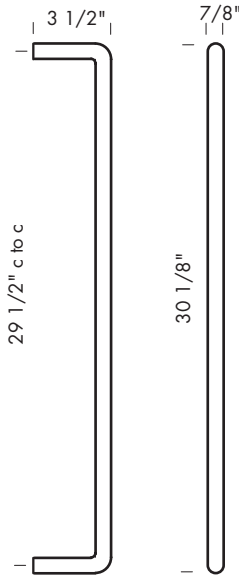

P-404 2 1/2" x 4 1/2" Rectangular plate.

OP-400 2 1/2" x 4 1/2" Oval plate.

SUN VALLEY BRONZE

PROPRIETARY AND CONFIDENTIAL: The information contained in this drawing is the sole property of Sun Valley Bronze. Any reproduction in part or as a whole without the written permission of Sun Valley Bronze is prohibited.

Revised 03/08/10

KITCHEN HARDWARE ESCUTCHEONS

Illustrations are for demonstration purposes only.

 <p>2 1/4"</p>	<p>RP-925 2 1/4" Round plate.</p>
 <p>2 1/2"</p>	<p>RP-926 2 1/2" Round plate.</p>
 <p>3"</p>	<p>RP-927 3" Round plate.</p>
 <p>2 1/4"</p> <p>2 1/4"</p>	<p>P-925 2 1/4" Square plate.</p>
 <p>2 1/2"</p> <p>2 1/2"</p>	<p>P-926 2 1/2" Square plate.</p>
 <p>2 1/4"</p> <p>2 1/4"</p>	<p>P-925DI 2 1/4" Diamond plate.</p>
 <p>2 1/2"</p> <p>2 1/2"</p>	<p>P-926DI 2 1/2" Diamond plate.</p>
 <p>1 1/2"</p> <p>6"</p>	<p>P-979 1 1/2" x 6" Rectangular plate.</p>

PR-5 2 1/2" x 4 3/4" Pot hook with thumbscrew.
Hooks are movable.

PR-6 1 3/4" x 4 3/4" Inward facing pot hook with thumbscrew. Hook faces towards center of rack.
Hooks are movable.

SUN VALLEY BRONZE

PROPRIETARY AND CONFIDENTIAL: The information contained in this drawing is the sole property of Sun Valley Bronze. Any reproduction in part or as a whole without the written permission of Sun Valley Bronze is prohibited.

Revised 03/08/10

Illustrations are for demonstration purposes only.

DH-18 Solid bronze refrigerator pull. 18 1/4" center to center.

DH-24 Solid bronze refrigerator pull. 24 1/4" center to center.

DH-30 Solid bronze refrigerator pull. 29 1/2" center to center.