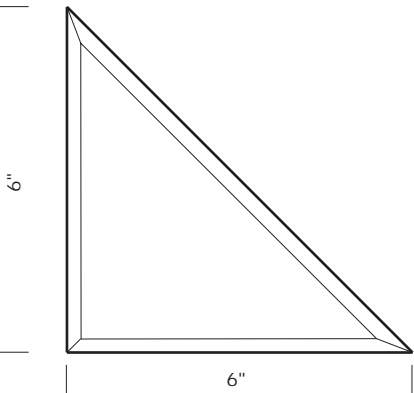

BTC-6 6" Bevel edge corner tile.

Bronze standard tiles.

BT-2	2" x 2" Bevel edge square tile.	BT-9-2	2" x 2" Contemporary square tile.
BTC-2	2" Bevel edge corner tile.	BTC-9-2	2" Contemporary corner tile.
BT-2x6	2" x 6" Bevel edge subway tile.	BT-9-2x6	2" x 6" Contemporary subway tile.
BT-3x6	3" x 6" Bevel edge subway tile.	BT-9-3x6	3" x 6" Contemporary subway tile.
BT-4	4" x 4" Bevel edge square tile.	BT-9-4	4" x 4" Contemporary square tile.
BTC-4	4" Bevel edge corner tile.	BTC-9-4	4" Contemporary corner tile.
BT-8	8" x 8" Bevel edge square tile.	BT-9-8	8" x 8" Contemporary square tile.
BTC-8	8" Bevel edge corner tile.	BTC-9-8	8" Contemporary corner tile.
BT-10	10" x 10" Bevel edge square tile.	BT-9-10	10" x 10" Contemporary square tile.
BTC-10	10" Bevel edge corner tile.	BTC-9-10	10" Contemporary corner tile.
BT-12	12" x 12" Bevel edge square tile.	BT-9-12	12" x 12" Contemporary square tile.
BTC-12	12" Bevel edge corner tile.	BTC-9-12	12" Contemporary corner tile.

Custom sizes available.

* All tiles are available with or without a beveled edge. Please specify.

PROPRIETARY AND CONFIDENTIAL: The information contained in this drawing is the sole property of Sun Valley Bronze. Any reproduction in part or as a whole without the written permission of Sun Valley Bronze is prohibited.

Revised 11/04/10