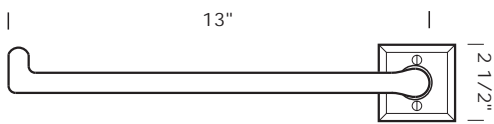

PR-5 2 1/2" x 4 3/4" Pot hook with thumbscrew.
Hooks are movable.

PR-6 1 3/4" x 4 3/4" Inward facing pot hook with thumbscrew. Hook faces towards center of rack.
Hooks are movable.

SUN VALLEY BRONZE

PROPRIETARY AND CONFIDENTIAL: The information contained in this drawing is the sole property of Sun Valley Bronze. Any reproduction in part or as a whole without the written permission of Sun Valley Bronze is prohibited.

Revised 11/04/10

Illustrations are for demonstration purposes only.

PT-100 13" Free standing paper towel holder.

PT-109RH 13" Righthanded paper towel holder.
Shown with OP-400 escutcheon.

PT-109LH 13" Lefthanded paper towel holder.
Any standard kitchen escutcheon may be used. Shown with P-402 escutcheon.