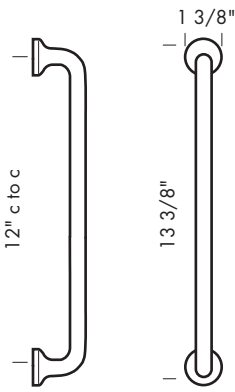

P-404 2 1/2" x 4 1/2" Rectangular plate.

OP-400 2 1/2" x 4 1/2" Oval plate.

SUN VALLEY BRONZE

PROPRIETARY AND CONFIDENTIAL: The information contained in this drawing is the sole property of Sun Valley Bronze. Any reproduction in part or as a whole without the written permission of Sun Valley Bronze is prohibited.

Revised 03/08/10

Illustrations are for demonstration purposes only.

DH-18 Solid bronze refrigerator pull. 18 1/4" center to center.

DH-24 Solid bronze refrigerator pull. 24 1/4" center to center.

DH-30 Solid bronze refrigerator pull. 29 1/2" center to center.

Revised 03/08/10

SUN VALLEY BRONZE

Illustrations are for demonstration purposes only.

CK-578 Solid bronze refrigerator pull. 12" center to center.

GH-440 Solid bronze refrigerator pull. 8" center to center.

GH-450 Solid bronze refrigerator pull. 12" center to center.

GH-500 Solid bronze refrigerator pull. 11" center to center.

GH-983 Solid bronze refrigerator pull. 7 5/8" center to center.

Custom sizes available. Please call for pricing.
May be used with any escutcheon shown at front of bath accessory section.