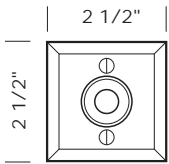

Revised 11/04/10

KITCHEN HARDWARE ESCUTCHEONS

Illustrations are for demonstration purposes only.

RP-402 2 1/2" Round plate.

RP-403 3" Round plate.

RP-404 3 3/8" Round plate.

P-402 2 1/2" Square plate.

P-402DI 2 1/2" Diamond plate.

P-404 2 1/2" x 4 1/2" Rectangular plate.

OP-400 2 1/2" x 4 1/2" Oval plate.

SUN VALLEY BRONZE

PROPRIETARY AND CONFIDENTIAL: The information contained in this drawing is the sole property of Sun Valley Bronze. Any reproduction in part or as a whole without the written permission of Sun Valley Bronze is prohibited.