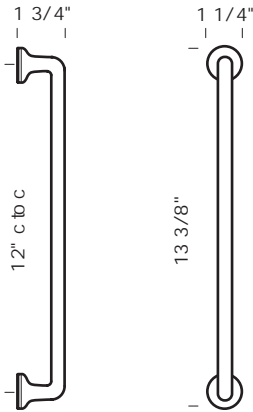

Illustrations are for demonstration purposes only.

CK-578 Solid bronze refrigerator pull. 12" center to center.