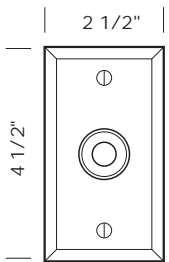

Revised 11/04/10

KITCHEN HARDWARE ESCUTCHEONS

Illustrations are for demonstration purposes only.

RP-402 2 1/2" Round plate.

RP-403 3" Round plate.

RP-404 3 3/8" Round plate.

P-402 2 1/2" Square plate.

P-402DI 2 1/2" Diamond plate.

P-404 2 1/2" x 4 1/2" Rectangular plate.

OP-400 2 1/2" x 4 1/2" Oval plate.

SUN VALLEY BRONZE

PROPRIETARY AND CONFIDENTIAL: The information contained in this drawing is the sole property of Sun Valley Bronze. Any reproduction in part or as a whole without the written permission of Sun Valley Bronze is prohibited.