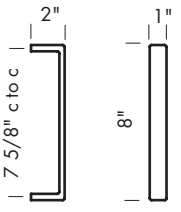

GH-983 Solid bronze refrigerator pull. 7 5/8" center to center.

Custom sizes available. Please call for pricing.
May be used with any escutcheon shown at front of bath accessory section.

PROPRIETARY AND CONFIDENTIAL: The information contained in this drawing is the sole property of Sun Valley Bronze. Any reproduction in part or as a whole without the written permission of Sun Valley Bronze is prohibited.

Revised 03/08/10