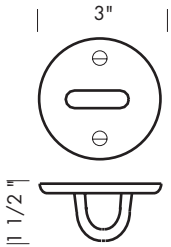

Revised 03/08/10

Illustrations are for demonstration purposes only.

PR-1 1 3/4" x 8" Chain link.

PR-2 1 3/4" x 3 1/2" S hook.

PR-3 2 1/2" x 3 1/4" Pot hook with thumbscrew.
Hooks are movable.

PR-4 3" Round ceiling bracket.

PR-5 2 1/2" x 4 3/4" Pot hook with thumbscrew.
Hooks are movable.

PR-6 1 3/4" x 4 3/4" Inward facing pot hook with thumbscrew. Hook faces towards center of rack.
Hooks are movable.

SUN VALLEY BRONZE

PROPRIETARY AND CONFIDENTIAL: The information contained in this drawing is the sole property of Sun Valley Bronze. Any reproduction in part or as a whole without the written permission of Sun Valley Bronze is prohibited.