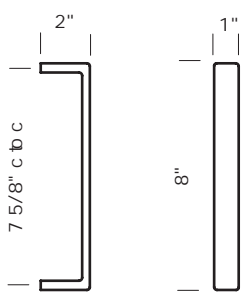

Revised 11/04/10

SUN VALLEY BRONZE

Illustrations are for demonstration purposes only.

GH-500 Solid bronze refrigerator pull. 11" center to center.

GH-565 Solid bronze refrigerator pull. 16 1/2" center to center.

SUN VALLEY BRONZE

Illustrations are for demonstration purposes only. Custom tile sizes available.

SVB-BottleOpener 3 3/4" x 3 1/2" Bottle opener.

PROPRIETARY AND CONFIDENTIAL: The information contained in this drawing is the sole property of Sun Valley Bronze. Any reproduction in part or as a whole without the written permission of Sun Valley Bronze is prohibited.