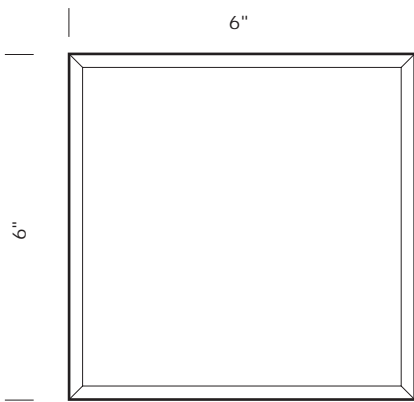

Illustrations are for demonstration purposes only.

BT-6 6" x 6" Bevel edge square tile.