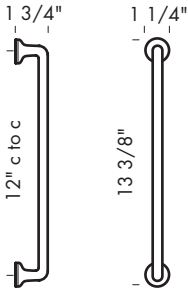

Illustrations are for demonstration purposes only.

CK-578 Solid bronze refrigerator pull. 12" center to center.