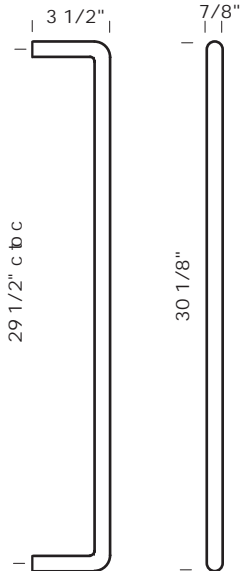

P-404 2 1/2" x 4 1/2" Rectangular plate.

OP-400 2 1/2" x 4 1/2" Oval plate.

SUN VALLEY BRONZE

PROPRIETARY AND CONFIDENTIAL: The information contained in this drawing is the sole property of Sun Valley Bronze. Any reproduction in part or as a whole without the written permission of Sun Valley Bronze is prohibited.

Revised 11/04/10

KITCHEN HARDWARE ESCUTCHEONS

Illustrations are for demonstration purposes only.

 <p>2 1/4"</p>	<p>RP-925 2 1/4" Round plate.</p>
 <p>2 1/2"</p>	<p>RP-926 2 1/2" Round plate.</p>
 <p>3"</p>	<p>RP-927 3" Round plate.</p>
 <p>2 1/4"</p> <p>2 1/4"</p>	<p>P-925 2 1/4" Square plate.</p>
 <p>2 1/2"</p> <p>2 1/2"</p>	<p>P-926 2 1/2" Square plate.</p>
 <p>2 1/4"</p> <p>2 1/4"</p>	<p>P-925DI 2 1/4" Diamond plate.</p>
 <p>2 1/2"</p> <p>2 1/2"</p>	<p>P-926DI 2 1/2" Diamond plate.</p>
 <p>1 1/2"</p> <p>6"</p>	<p>P-979 1 1/2" x 6" Rectangular plate.</p>

PR-5 2 1/2" x 4 3/4" Pot hook with thumbscrew.
Hooks are movable.

PR-6 1 3/4" x 4 3/4" Inward facing pot hook with thumbscrew. Hook faces towards center of rack.
Hooks are movable.

SUN VALLEY BRONZE

PROPRIETARY AND CONFIDENTIAL: The information contained in this drawing is the sole property of Sun Valley Bronze. Any reproduction in part or as a whole without the written permission of Sun Valley Bronze is prohibited.

Revised 11/04/10

Illustrations are for demonstration purposes only.

DH-18 Solid bronze refrigerator pull. 18 1/4" center to center.

DH-24 Solid bronze refrigerator pull. 24 1/4" center to center.

DH-30 Solid bronze refrigerator pull. 29 1/2" center to center.