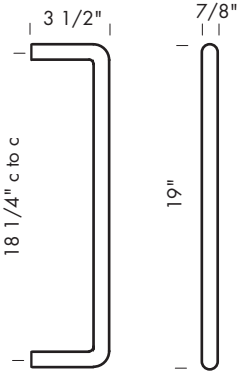

Revised 03/08/10

Illustrations are for demonstration purposes only.

PR-1 1 3/4" x 8" Chain link.

PR-2 1 3/4" x 3 1/2" S hook.

PR-3 2 1/2" x 3 1/4" Pot hook with thumbscrew.
Hooks are movable.

PR-4 3" Round ceiling bracket.

PR-5 2 1/2" x 4 3/4" Pot hook with thumbscrew.
Hooks are movable.

PR-6 1 3/4" x 4 3/4" Inward facing pot hook with thumbscrew. Hook faces towards center of rack.
Hooks are movable.

SUN VALLEY BRONZE

PROPRIETARY AND CONFIDENTIAL: The information contained in this drawing is the sole property of Sun Valley Bronze. Any reproduction in part or as a whole without the written permission of Sun Valley Bronze is prohibited.

Revised 03/08/10

Illustrations are for demonstration purposes only.

PT-100 13" Free standing paper towel holder.

PT-109RH 13" Right-handed paper towel holder.
Shown with OP-400 excutcheon.

PT-109LH 13" Left-handed paper towel holder.
Any standard kitchen escutcheon may be used. Shown with P-402 escutcheon.

Revised 03/08/10

Illustrations are for demonstration purposes only.

DH-18 Solid bronze refrigerator pull. 18 1/4" center to center.

DH-24 Solid bronze refrigerator pull. 24 1/4" center to center.

DH-30 Solid bronze refrigerator pull. 29 1/2" center to center.