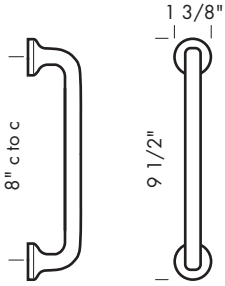

Revised 03/08/10

Illustrations are for demonstration purposes only.

DH-18 Solid bronze refrigerator pull. 18 1/4" center to center.

DH-24 Solid bronze refrigerator pull. 24 1/4" center to center.

DH-30 Solid bronze refrigerator pull. 29 1/2" center to center.

Revised 03/08/10

SUN VALLEY BRONZE

Illustrations are for demonstration purposes only.

CK-578 Solid bronze refrigerator pull. 12" center to center.

GH-440 Solid bronze refrigerator pull. 8" center to center.

GH-450 Solid bronze refrigerator pull. 12" center to center.

GH-500 Solid bronze refrigerator pull. 11" center to center.

GH-983 Solid bronze refrigerator pull. 7 5/8" center to center.

Custom sizes available. Please call for pricing.
May be used with any escutcheon shown at front of bath accessory section.