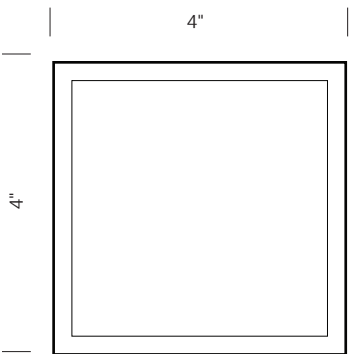

SUN VALLEY BRONZE

Illustrations are for demonstration purposes only. Custom tile sizes available.

SVB-BottleOpener 3 3/4" x 3 1/2" Bottle opener.

PROPRIETARY AND CONFIDENTIAL: The information contained in this drawing is the sole property of Sun Valley Bronze. Any reproduction in part or as a whole without the written permission of Sun Valley Bronze is prohibited.

Revised 11/04/10

Illustrations are for demonstration purposes only. Custom tile sizes available.

BT-4RDG 4" x 4" Ridge square tile.

BT-4BBOX 4" x 4" Bandbox square tile.

BT-3x6BMBO 3" x 6" Bamboo subway tile.