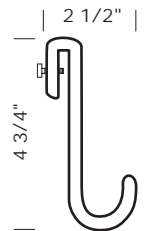

P-404 2 1/2" x 4 1/2" Rectangular plate.

OP-400 2 1/2" x 4 1/2" Oval plate.

SUN VALLEY BRONZE

PROPRIETARY AND CONFIDENTIAL: The information contained in this drawing is the sole property of Sun Valley Bronze. Any reproduction in part or as a whole without the written permission of Sun Valley Bronze is prohibited.

CPR-2032 19 1/2" x 31" Pot rack and bronze grate with:

- 16-PR-1 links (4 per corner).
- 4-PR-2 S hooks (1 per corner).
- 20-PR-3 Pot hooks.
- 2 or 4-PR-4 Ceiling brackets.

Approximately 50 lbs.

Pot rack available in custom sizes. Please call for pricing.

Revised 11/04/10

Illustrations are for demonstration purposes only.

PR-1 1 3/4" x 8" Chain link.

PR-2 1 3/4" x 3 1/2" S hook.

PR-3 2 1/2" x 3 1/4" Pot hook with thumbscrew.
Hooks are movable.

PR-4 3" Round ceiling bracket

PR-5 2 1/2" x 4 3/4" Pot hook with thumbscrew.
Hooks are movable.

PR-6 1 3/4" x 4 3/4" Inward facing pot hook with thumbscrew. Hook faces towards center of rack.
Hooks are movable.

SUN VALLEY BRONZE

PROPRIETARY AND CONFIDENTIAL: The information contained in this drawing is the sole property of Sun Valley Bronze. Any reproduction in part or as a whole without the written permission of Sun Valley Bronze is prohibited.