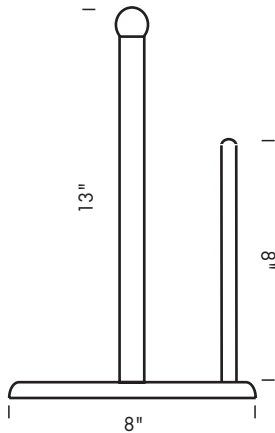

Illustrations are for demonstration purposes only.

PT-100 13" Free standing paper towel holder.