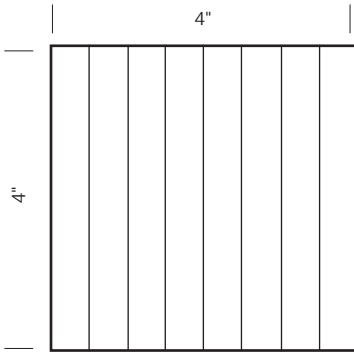

Revised 11/04/10

Illustrations are for demonstration purposes only. Custom tile sizes available.

BT-4RDG 4" x 4" Ridge square tile.

BT-4BBOX 4" x 4" Bandbox square tile.

BT-3x6BMBO 3" x 6" Bamboo subway tile.

BT-4BMBO 4" x 4" Bamboo square tile.

Bronze backsplash tiles.

BT-1000BS Scalloped backsplash tile.

PROPRIETARY AND CONFIDENTIAL: The information contained in this drawing is the sole property of Sun Valley Bronze. Any reproduction in part or as a whole without the written permission of Sun Valley Bronze is prohibited.

Revised 11/04/10

Illustrations are for demonstration purposes only. Custom tile sizes available.

BT-4CRG 4" x 4" Corrugated square tile.

BT-4BCRG 4" x 4" Corrugated with Band square tile.

BT-9-4HP 4" x 4" Hand peened square tile.