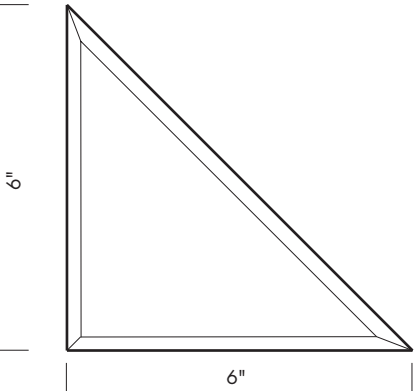

Revised 03/08/10

Illustrations are for demonstration purposes only.

BT-6 6" x 6" Bevel edge square tile.

BTC-6 6" Bevel edge corner tile.

Bronze standard tiles.

BT-2	2" x 2" Bevel edge square tile.	BT-9-2	2" x 2" Contemporary square tile.
BTC-2	2" Bevel edge corner tile.	BTC-9-2	2" Contemporary corner tile.
BT-2x6	2" x 6" Bevel edge subway tile.	BT-9-2x6	2" x 6" Contemporary subway tile.
BT-3x6	3" x 6" Bevel edge subway tile.	BT-9-3x6	3" x 6" Contemporary subway tile.
BT-4	4" x 4" Bevel edge square tile.	BT-9-4	4" x 4" Contemporary square tile.
BTC-4	4" Bevel edge corner tile.	BTC-9-4	4" Contemporary corner tile.
BT-8	8" x 8" Bevel edge square tile.	BT-9-8	8" x 8" Contemporary square tile.
BTC-8	8" Bevel edge corner tile.	BTC-9-8	8" Contemporary corner tile.
BT-10	10" x 10" Bevel edge square tile.	BT-9-10	10" x 10" Contemporary square tile.
BTC-10	10" Bevel edge corner tile.	BTC-9-10	10" Contemporary corner tile.
BT-12	12" x 12" Bevel edge square tile.	BT-9-12	12" x 12" Contemporary square tile.
BTC-12	12" Bevel edge corner tile.	BTC-9-12	12" Contemporary corner tile.