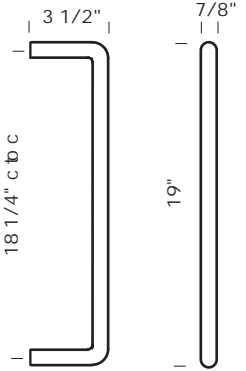

P-404 2 1/2" x 4 1/2" Rectangular plate.

OP-400 2 1/2" x 4 1/2" Oval plate.

SUN VALLEY BRONZE

PROPRIETARY AND CONFIDENTIAL: The information contained in this drawing is the sole property of Sun Valley Bronze. Any reproduction in part or as a whole without the written permission of Sun Valley Bronze is prohibited.

PR-5 2 1/2" x 4 3/4" Pot hook with thumbscrew.
Hooks are movable.

PR-6 1 3/4" x 4 3/4" Inward facing pot hook with thumbscrew. Hook faces towards center of rack.
Hooks are movable.

SUN VALLEY BRONZE

PROPRIETARY AND CONFIDENTIAL: The information contained in this drawing is the sole property of Sun Valley Bronze. Any reproduction in part or as a whole without the written permission of Sun Valley Bronze is prohibited.

Revised 11/04/10

Illustrations are for demonstration purposes only.

PT-100 13" Free standing paper towel holder.

PT-109RH 13" Righthanded paper towel holder.
Shown with OP-400 escutcheon.

PT-109LH 13" Lefthanded paper towel holder.
Any standard kitchen escutcheon may be used. Shown with P-402 escutcheon.

Revised 11/04/10

Illustrations are for demonstration purposes only.

DH-18 Solid bronze refrigerator pull. 18 1/4" center to center.

DH-24 Solid bronze refrigerator pull. 24 1/4" center to center.

DH-30 Solid bronze refrigerator pull. 29 1/2" center to center.