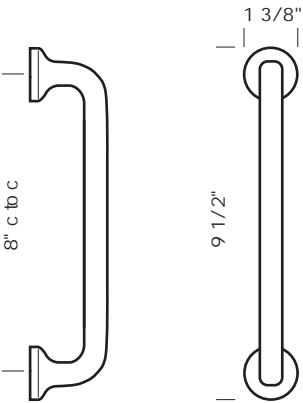

GH-440 Solid bronze refrigerator pull. 8" center to center.