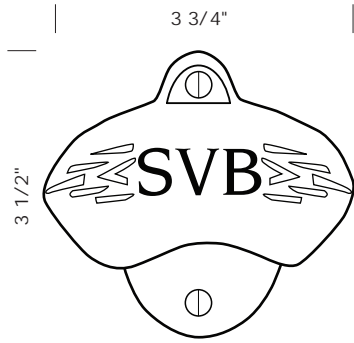

GH-983 Solid bronze refrigerator pull. 7 5/8" center to center.

Custom sizes available. Please call for pricing.
May be used with any escutcheon shown at front of bath accessory section.

PROPRIETARY AND CONFIDENTIAL: The information contained in this drawing is the sole property of Sun Valley Bronze. Any reproduction in part or as a whole without the written permission of Sun Valley Bronze is prohibited. *Revised 11/04/10*

SUN VALLEY BRONZE

Illustrations are for demonstration purposes only. Custom tile sizes available.

SVB-BottleOpener 3 3/4" x 3 1/2" Bottle opener.

PROPRIETARY AND CONFIDENTIAL: The information contained in this drawing is the sole property of Sun Valley Bronze. Any reproduction in part or as a whole without the written permission of Sun Valley Bronze is prohibited.