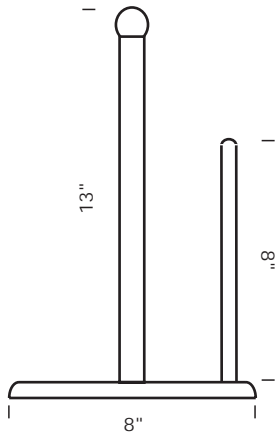

Illustrations are for demonstration purposes only.

PT-100 13" Free standing paper towel holder.