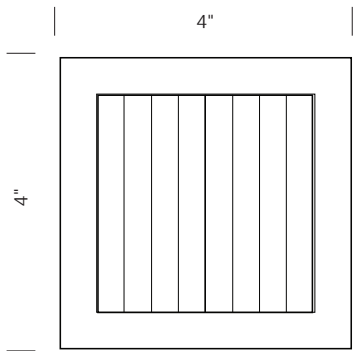

Revised 11/04/10

Illustrations are for demonstration purposes only. Custom tile sizes available.

BT-4RDG 4" x 4" Ridge square tile.

BT-4BBOX 4" x 4" Bandbox square tile.

BT-3x6BMBO 3" x 6" Bamboo subway tile.

BT-4BMBO 4" x 4" Bamboo square tile.

Bronze backsplash tiles.

BT-1000BS Scalloped backsplash tile.

PROPRIETARY AND CONFIDENTIAL: The information contained in this drawing is the sole property of Sun Valley Bronze. Any reproduction in part or as a whole without the written permission of Sun Valley Bronze is prohibited.

Revised 11/04/10

Illustrations are for demonstration purposes only. Custom tile sizes available.

BT-4CRG 4" x 4" Corrugated square tile.

BT-4BCRG 4" x 4" Corrugated with Band square tile.

BT-9-4HP 4" x 4" Hand peened square tile.