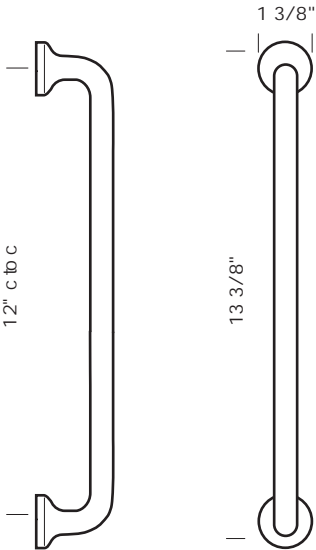

P-404 2 1/2" x 4 1/2" Rectangular plate.

OP-400 2 1/2" x 4 1/2" Oval plate.

SUN VALLEY BRONZE

PROPRIETARY AND CONFIDENTIAL: The information contained in this drawing is the sole property of Sun Valley Bronze. Any reproduction in part or as a whole without the written permission of Sun Valley Bronze is prohibited.

Revised 11/04/10

Illustrations are for demonstration purposes only.

DH-18 Solid bronze refrigerator pull. 18 1/4" center to center.

DH-24 Solid bronze refrigerator pull. 24 1/4" center to center.

DH-30 Solid bronze refrigerator pull. 29 1/2" center to center.

SUN VALLEY BRONZE

Illustrations are for demonstration purposes only.

CK-578 Solid bronze refrigerator pull. 12" center to center.

GH-440 Solid bronze refrigerator pull. 8" center to center.

GH-450 Solid bronze refrigerator pull. 12" center to center.