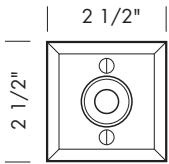

Revised 03/08/10

KITCHEN HARDWARE ESCUTCHEONS

Illustrations are for demonstration purposes only.

RP-402 2 1/2" Round plate.

RP-403 3" Round plate.

RP-404 3 3/8" Round plate.

P-402 2 1/2" Square plate.

P-402DI 2 1/2" Diamond plate.

P-404 2 1/2" x 4 1/2" Rectangular plate.

OP-400 2 1/2" x 4 1/2" Oval plate.

SUN VALLEY BRONZE

PROPRIETARY AND CONFIDENTIAL: The information contained in this drawing is the sole property of Sun Valley Bronze. Any reproduction in part or as a whole without the written permission of Sun Valley Bronze is prohibited.