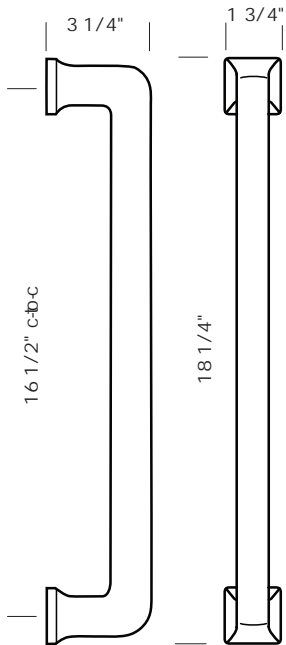

P-404 2 1/2" x 4 1/2" Rectangular plate.

OP-400 2 1/2" x 4 1/2" Oval plate.

SUN VALLEY BRONZE

PROPRIETARY AND CONFIDENTIAL: The information contained in this drawing is the sole property of Sun Valley Bronze. Any reproduction in part or as a whole without the written permission of Sun Valley Bronze is prohibited.

Revised 11/04/10

SUN VALLEY BRONZE

Illustrations are for demonstration purposes only.

GH-500 Solid bronze refrigerator pull. 11" center to center.

GH-565 Solid bronze refrigerator pull. 16 1/2" center to center.

GH-983 Solid bronze refrigerator pull. 7 5/8" center to center.

Custom sizes available. Please call for pricing.
May be used with any escutcheon shown at front of bath accessory section.

PROPRIETARY AND CONFIDENTIAL: The information contained in this drawing is the sole property of Sun Valley Bronze. Any reproduction in part or as a whole without the written permission of Sun Valley Bronze is prohibited. *Revised 11/04/10*

SUN VALLEY BRONZE

Illustrations are for demonstration purposes only. Custom tile sizes available.

SVB-BottleOpener 3 3/4" x 3 1/2" Bottle opener.

PROPRIETARY AND CONFIDENTIAL: The information contained in this drawing is the sole property of Sun Valley Bronze. Any reproduction in part or as a whole without the written permission of Sun Valley Bronze is prohibited.