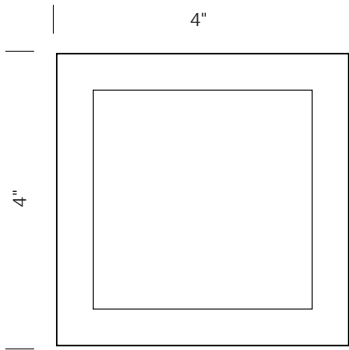

Revised 11/04/10

Illustrations are for demonstration purposes only. Custom tile sizes available.

BT-4CDRY 4" x 4" Corduroy square tile.

BT-4STN 4" x 4" Stone square tile.

BT-4CIR 4" x 4" Circles square tile.