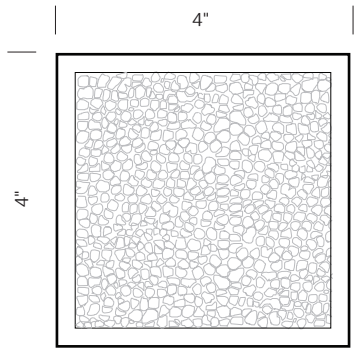

BT-4BMBO 4" x 4" Bamboo square tile.

Bronze backsplash tiles.

BT-1000BS Scalloped backsplash tile.

PROPRIETARY AND CONFIDENTIAL: The information contained in this drawing is the sole property of Sun Valley Bronze. Any reproduction in part or as a whole without the written permission of Sun Valley Bronze is prohibited.

Revised 11/04/10

Illustrations are for demonstration purposes only. Custom tile sizes available.

BT-4CRG 4" x 4" Corrugated square tile.

BT-4BCRG 4" x 4" Corrugated with Band square tile.

BT-9-4HP 4" x 4" Hand peened square tile.

BT-4HPBBOX 4" x 4" Hand peened square tile.

SUN VALLEY BRONZE

PROPRIETARY AND CONFIDENTIAL: The information contained in this drawing is the sole property of Sun Valley Bronze. Any reproduction in part or as a whole without the written permission of Sun Valley Bronze is prohibited.