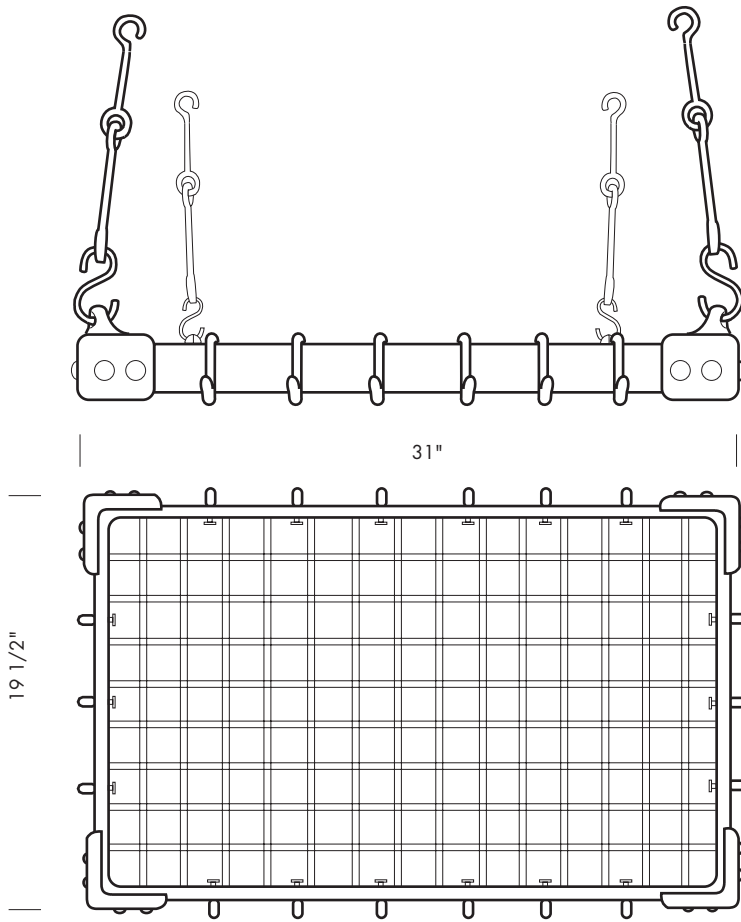

P-404 2 1/2" x 4 1/2" Rectangular plate.

OP-400 2 1/2" x 4 1/2" Oval plate.

SUN VALLEY BRONZE

PROPRIETARY AND CONFIDENTIAL: The information contained in this drawing is the sole property of Sun Valley Bronze. Any reproduction in part or as a whole without the written permission of Sun Valley Bronze is prohibited.

Revised 03/08/10

KITCHEN HARDWARE ESCUTCHEONS

Illustrations are for demonstration purposes only.

 <p>2 1/4"</p>	<p>RP-925 2 1/4" Round plate.</p>
 <p>2 1/2"</p>	<p>RP-926 2 1/2" Round plate.</p>
 <p>3"</p>	<p>RP-927 3" Round plate.</p>
 <p>2 1/4"</p> <p>2 1/4"</p>	<p>P-925 2 1/4" Square plate.</p>
 <p>2 1/2"</p> <p>2 1/2"</p>	<p>P-926 2 1/2" Square plate.</p>
 <p>2 1/4"</p> <p>2 1/4"</p>	<p>P-925DI 2 1/4" Diamond plate.</p>
 <p>2 1/2"</p> <p>2 1/2"</p>	<p>P-926DI 2 1/2" Diamond plate.</p>
 <p>1 1/2"</p> <p>6"</p>	<p>P-979 1 1/2" x 6" Rectangular plate.</p>

Revised 03/08/10

Illustrations are for demonstration purposes only.

Note: Pot rack available in custom sizes.

CPR-2032
 -Shown with PR-1 chain links,
 PR-2 S-hooks, and PR-3 pot hooks.

Pot rack includes rack, grate, chain links, S hooks, ceiling brackets, and pot hooks.