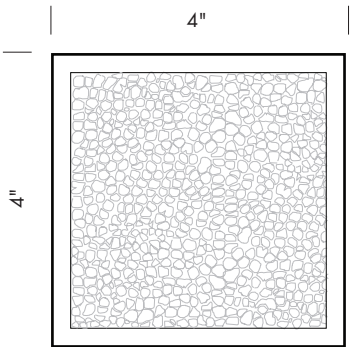

Revised 03/08/10

Illustrations are for demonstration purposes only. Custom tile sizes available.

BT-4RDG 4" x 4" Ridge square tile.

BT-4BBOX 4" x 4" Bandbox square tile.

BT-4HP 4" x 4" Hand peened square tile.