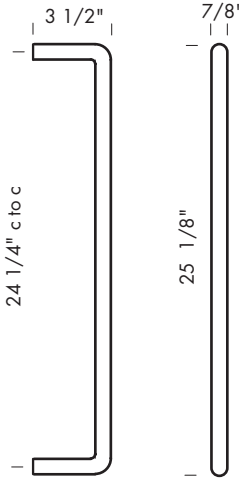

P-404 2 1/2" x 4 1/2" Rectangular plate.

OP-400 2 1/2" x 4 1/2" Oval plate.

SUN VALLEY BRONZE

PROPRIETARY AND CONFIDENTIAL: The information contained in this drawing is the sole property of Sun Valley Bronze. Any reproduction in part or as a whole without the written permission of Sun Valley Bronze is prohibited.

PR-5 2 1/2" x 4 3/4" Pot hook with thumbscrew.
Hooks are movable.

PR-6 1 3/4" x 4 3/4" Inward facing pot hook with thumbscrew. Hook faces towards center of rack.
Hooks are movable.

SUN VALLEY BRONZE

PROPRIETARY AND CONFIDENTIAL: The information contained in this drawing is the sole property of Sun Valley Bronze. Any reproduction in part or as a whole without the written permission of Sun Valley Bronze is prohibited.

Revised 03/08/10

Illustrations are for demonstration purposes only.

DH-18 Solid bronze refrigerator pull. 18 1/4" center to center.

DH-24 Solid bronze refrigerator pull. 24 1/4" center to center.

DH-30 Solid bronze refrigerator pull. 29 1/2" center to center.