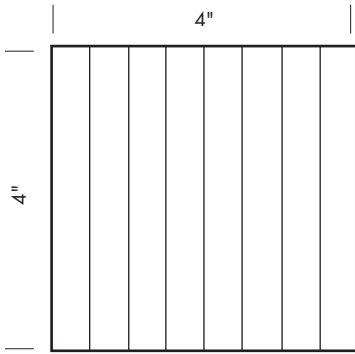

Illustrations are for demonstration purposes only. Custom tile sizes available.

BT-4CRG 4" x 4" Corrugated square tile.