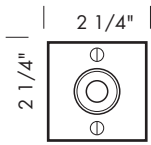

# BATH HARDWARE ESCUTCHEONS

Illustrations are for demonstration purposes only.

RP-925 2 1/4" Round plate.

RP-926 2 1/2" Round plate.

RP-927 3" Round plate.

P-925 2 1/4" Square plate.

P-926 2 1/2" Square plate.

P-925DI 2 1/4" Diamond plate.

P-926DI 2 1/2" Diamond plate.

P-979 1 1/2" x 6" Rectangular plate.

SUN VALLEY BRONZE

**PROPRIETARY AND CONFIDENTIAL:** The information contained in this drawing is the sole property of Sun Valley Bronze. Any reproduction in part or as a whole without the written permission of Sun Valley Bronze is prohibited.