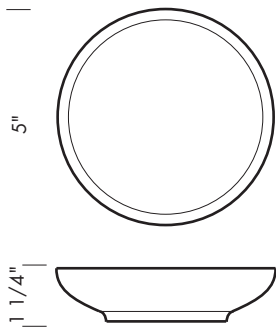

Illustrations are for demonstration purposes only.

SD-1 5" Round solid bronze soap dish.