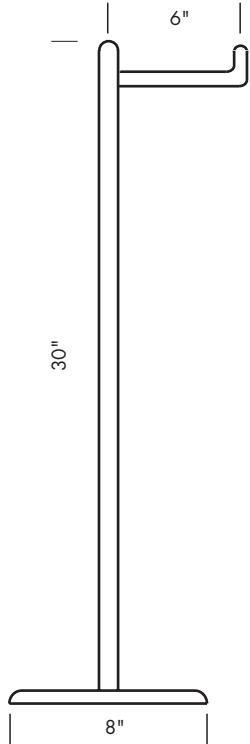

MAWS-100 Free-standing toilet paper holder. Free standing toilet paper holder.

1 1/4" wood screws provided.
*Always specify escutcheon style. See front of this section for designs.

PROPRIETARY AND CONFIDENTIAL: The information contained in this drawing is the sole property of Sun Valley Bronze. Any reproduction in part or as a whole without the written permission of Sun Valley Bronze is prohibited.

Revised 05/24/10

SUN VALLEY BRONZE