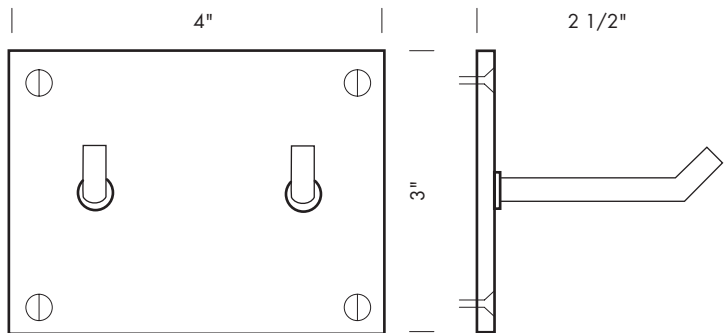

BDL-923

4" x 3" Double prong girth hook.

BDL-924

1 1/2" x 2" Single prong girth hook.

1 1/4" wood screws provided.

PROPRIETARY AND CONFIDENTIAL: The information contained in this drawing is the sole property of Sun Valley Bronze. Any reproduction in part or as a whole without the written permission of Sun Valley Bronze is prohibited.