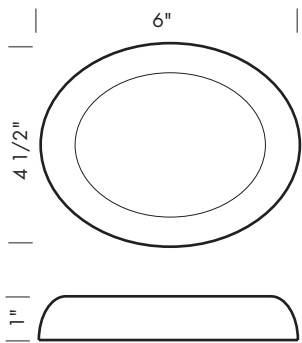

P-925DI 2 1/4" Diamond plate.

P-926DI 2 1/2" Diamond plate.

P-979 1 1/2" x 6" Rectangular plate.

SUN VALLEY BRONZE

PROPRIETARY AND CONFIDENTIAL: The information contained in this drawing is the sole property of Sun Valley Bronze. Any reproduction in part or as a whole without the written permission of Sun Valley Bronze is prohibited.

- TB-18 18" Towel bar.
- TB-30 30" Towel bar.
- TB-36 36" Towel bar.
- TB-42 42" Towel bar.
- TB-48 48" Towel bar.

Towel bars are measured center to center of escutcheons/post.
 Custom lengths available. For pricing, go to next longest standard length.
 1 1/4" wood screws provided.
 *Always specify escutcheon style. See front of this section for designs.

HT-108LH 10" Hand towel bar points left.
Shown with OP-400.

HT-109RH 13" Hand towel bar points right.
Shown with RP-403.

HT-109LH 13" Hand towel bar points left.
Shown with RP-926.

Hand towel bars are measured end to end. Not including escutcheon.
1 1/4" wood screws provided.

Revised 01/17/11

SUN VALLEY BRONZE

Illustrations are for demonstration purposes only.

SD-1 5" Round solid bronze soap dish.

SD-2 4 1/2" x 6" Oval solid bronze soap dish.

SD-3 5" Round wall mount soap dish.