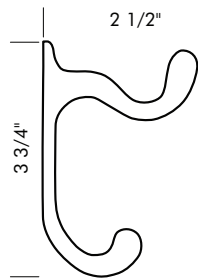

CH-6 Four prong coat hook.

1 1/4" wood screws provided.

PROPRIETARY AND CONFIDENTIAL: The information contained in this drawing is the sole property of Sun Valley Bronze. Any reproduction in part or as a whole without the written permission of Sun Valley Bronze is prohibited.

Revised 05/24/10