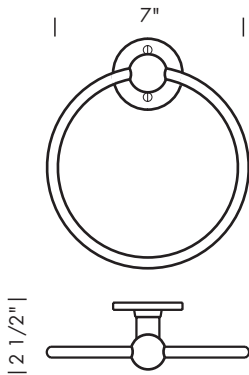

P-404 2 1/2" x 4 1/2" Rectangular plate.

OP-400 2 1/2" x 4 1/2" Oval plate.

SUN VALLEY BRONZE

PROPRIETARY AND CONFIDENTIAL: The information contained in this drawing is the sole property of Sun Valley Bronze. Any reproduction in part or as a whole without the written permission of Sun Valley Bronze is prohibited.

HT-108LH 10" Hand towel bar points left.
Shown with OP-400.

HT-109RH 13" Hand towel bar points right.
Shown with RP-403.

HT-109LH 13" Hand towel bar points left.
Shown with RP-926.

Hand towel bars are measured end to end. Not including escutcheon.
1 1/4" wood screws provided.

Revised 01/17/11

HAND TOWEL RINGS

SUN VALLEY BRONZE

Illustrations are for demonstration purposes only. Any escutcheon may be substituted for escutcheon shown (see front of this section for designs).

TR-5 5" Towel ring. Shown with P-402DI.

TR-7 7" Towel ring. Shown with RP-926.

TR-1307 7 1/2" Towel ring. Shown with P-926.

1 1/4" wood screws provided.

*Always specify escutcheon style. See front of this section for designs.

PROPRIETARY AND CONFIDENTIAL: The information contained in this drawing is the sole property of Sun Valley Bronze. Any reproduction in part or as a whole without the written permission of Sun Valley Bronze is prohibited.