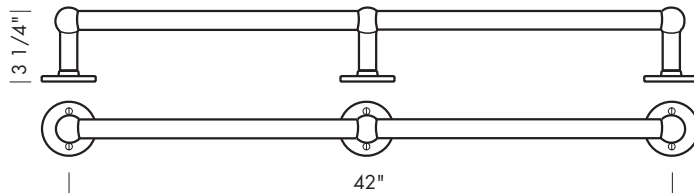

TBC-42 Towel bar center post. Shown with RP-926 escutcheon. With optional center post.

Towel bars complete with bar, escutcheons, and two posts.

- TB-18 18" Towel bar.
- TB-30 30" Towel bar.
- TB-36 36" Towel bar.
- TB-42 42" Towel bar.
- TB-48 48" Towel bar.

Towel bars are measured center to center of escutcheons/post.
Custom lengths available. For pricing, go to next longest standard length.
1 1/4" wood screws provided.
*Always specify escutcheon style. See front of this section for designs.

Center post.

- TBC Towel bar center post.

For single span towel bars 42" and over, a center post is recommended for added support.
Please specify.

Solid towel bars complete with solid bar and escutcheons.

- STB-18 18" Solid towel bar.
- STB-24 24" Solid towel bar.

Solid towel bars are measured center to center of escutcheon.
1 1/4" wood screws provided.
*Always specify escutcheon style. See front of this section for designs.

PROPRIETARY AND CONFIDENTIAL: The information contained in this drawing is the sole property of Sun Valley Bronze. Any reproduction in part or as a whole without the written permission of Sun Valley Bronze is prohibited. Revised 05/24/10