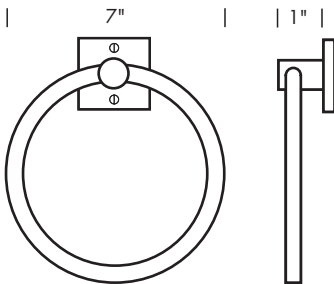

- TB-18 18" Towel bar.
- TB-30 30" Towel bar.
- TB-36 36" Towel bar.
- TB-42 42" Towel bar.
- TB-48 48" Towel bar.

Towel bars are measured center to center of escutcheons/post.  
 Custom lengths available. For pricing, go to next longest standard length.  
 1 1/4" wood screws provided.  
 \*Always specify escutcheon style. See front of this section for designs.

HT-108LH 10" Hand towel bar points left.  
Shown with OP-400.

HT-109RH 13" Hand towel bar points right.  
Shown with RP-403.

HT-109LH 13" Hand towel bar points left.  
Shown with RP-926.

Hand towel bars are measured end to end. Not including escutcheon.  
1 1/4" wood screws provided.

# CONTEMPORARY BATH ACCESSORIES

SUN VALLEY BRONZE

Illustrations are for demonstration purposes only. Any escutcheon may be substituted for escutcheon shown (see front of this section for designs).

AW-9100LH Toilet paper holder. Points left.  
Shown with P-926. (Shown)

AW-9100RH Toilet paper holder. Points right.

TR-9107 7" Towel ring.  
Shown with P-926.

TR-9108 5 1/2" x 7 1/2" Towel ring.  
Shown with P-926.

TB-9118 18" Solid towel bar. Shown with P-926.  
TB-9124 24" Solid towel bar.  
TB-9130 30" Solid towel bar.  
TB-9136 36" Solid towel bar.  
TB-9142 42" Solid towel bar.