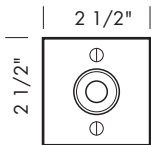

P-926 2 1/2" Square plate.