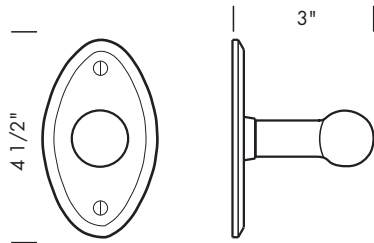

POSTS & GARMENT RODS

Illustrations are for demonstration purposes only. Any escutcheon may be substituted for escutcheon shown (see front of this section for designs).

RTP

Robe/towel post. Shown with OP-400. 1 1/4" wood screws provided. Always specify escutcheon. See front of this section for designs.