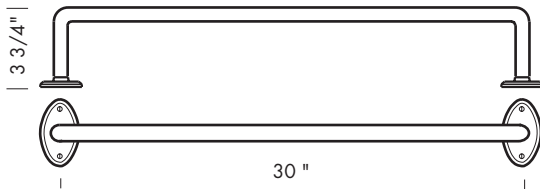

STB-30 30" Solid towel bar. Shown with OP-400 escutcheon.