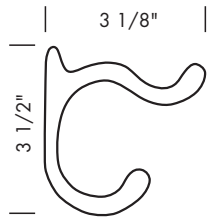

Illustrations are for demonstration purposes only.

CH-1 Two prong coat hook.