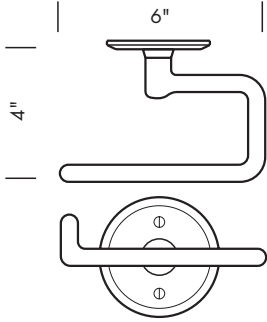

TOILET PAPER HOLDERS

Illustrations are for demonstration purposes only. Any escutcheon may be substituted for escutcheon shown (see front of this section for designs).

AW-100LH Toilet paper holder- points left. Shown with RP-404.