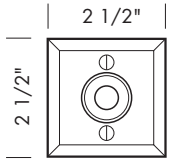

# BATH HARDWARE ESCUTCHEONS

Illustrations are for demonstration purposes only.

RP-402 2 1/2" Round plate.

RP-403 3" Round plate.

RP-404 3 3/8" Round plate.

P-402 2 1/2" Square plate.

P-402DI 2 1/2" Diamond plate.

P-404 2 1/2" x 4 1/2" Rectangular plate.

OP-400 2 1/2" x 4 1/2" Oval plate.

SUN VALLEY BRONZE

**PROPRIETARY AND CONFIDENTIAL:** The information contained in this drawing is the sole property of Sun Valley Bronze. Any reproduction in part or as a whole without the written permission of Sun Valley Bronze is prohibited.