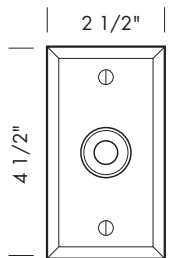

# BATH HARDWARE ESCUTCHEONS

Illustrations are for demonstration purposes only.

RP-402 2 1/2" Round plate.

RP-403 3" Round plate.

RP-404 3 3/8" Round plate.

P-402 2 1/2" Square plate.

P-402DI 2 1/2" Diamond plate.

P-404 2 1/2" x 4 1/2" Rectangular plate.

OP-400 2 1/2" x 4 1/2" Oval plate.

SUN VALLEY BRONZE

**PROPRIETARY AND CONFIDENTIAL:** The information contained in this drawing is the sole property of Sun Valley Bronze. Any reproduction in part or as a whole without the written permission of Sun Valley Bronze is prohibited.