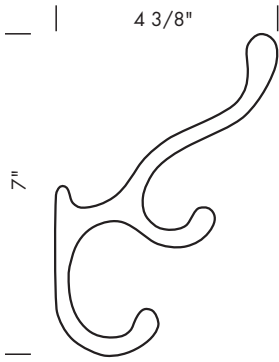

CH-2 Three prong coat hook.

CH-3 Single prong coat hook.