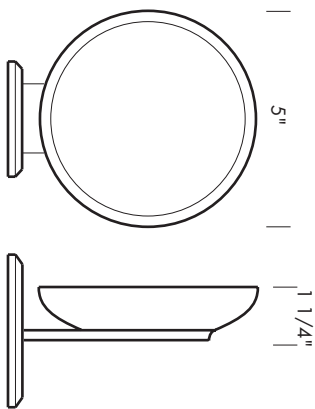

SD-3 5" Round wall mount soap dish.

* Soap dish unscrews from base for easy cleaning.

PROPRIETARY AND CONFIDENTIAL: The information contained in this drawing is the sole property of Sun Valley Bronze. Any reproduction in part or as a whole without the written permission of Sun Valley Bronze is prohibited.

Revised 05/24/10