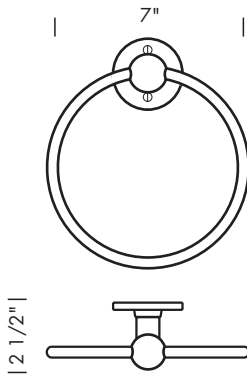

TR-7 7" Towel ring. Shown with RP-926.