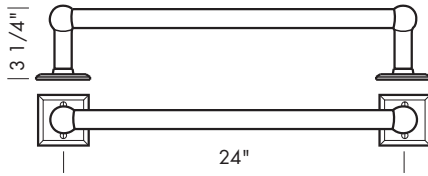

Illustrations are for demonstration purposes only. Any escutcheon may be substituted for escutcheon shown (see front of this section for designs).

TB-24 24" Towel bar. Shown with P-402 escutcheon.