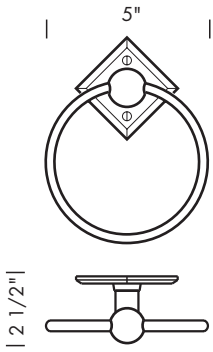

HAND TOWEL RINGS

SUN VALLEY BRONZE

Illustrations are for demonstration purposes only. Any escutcheon may be substituted for escutcheon shown (see front of this section for designs).

TR-5 5" Towel ring. Shown with P-402DI.