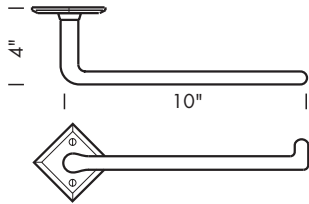

HAND TOWEL BARS

Illustrations are for demonstration purposes only. Any escutcheon may be substituted for escutcheon shown (see front of this section for designs).

HT-108RH 10" Hand towel bar points right.
Shown with P-402DI.