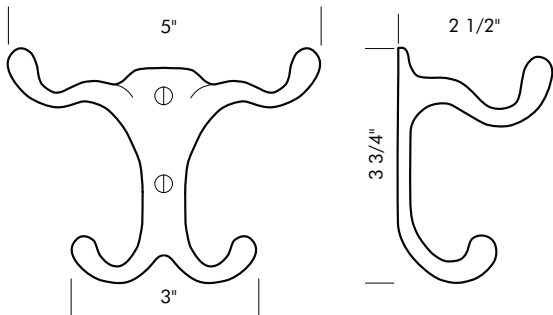

CH-6

Four prong coat hook.