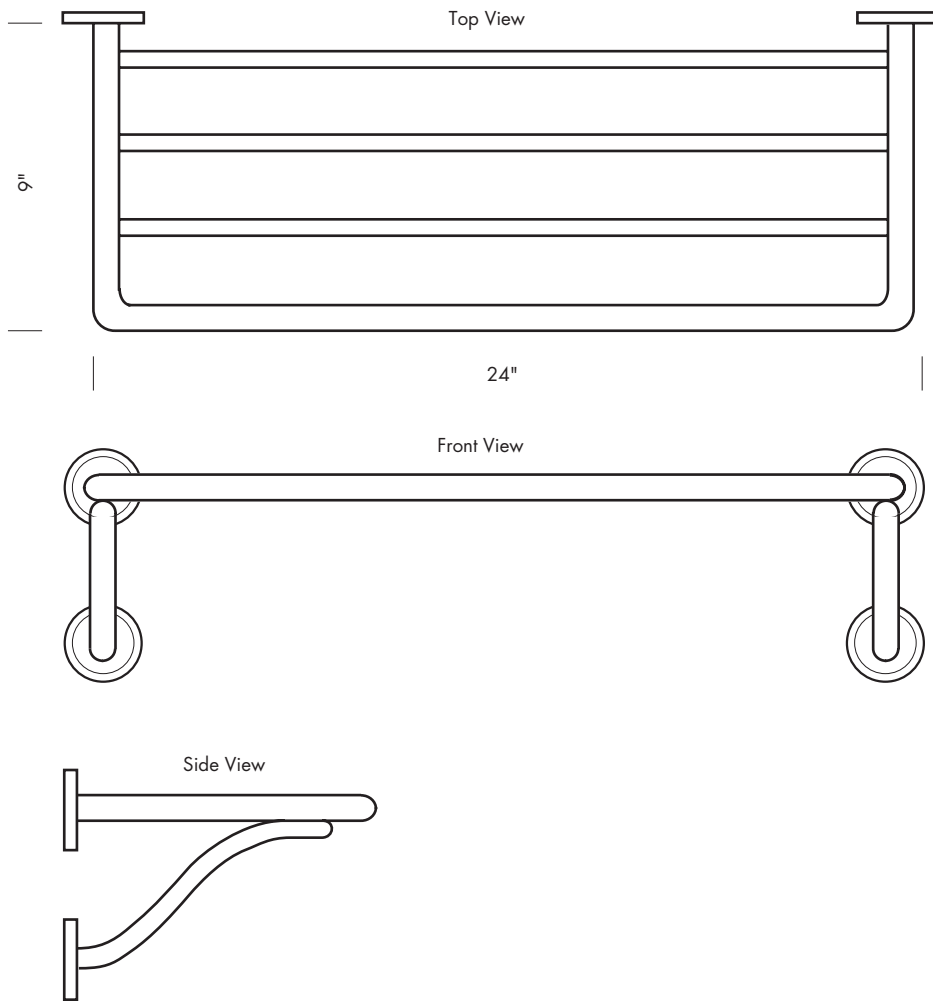

Illustrations are for demonstration purposes only.

Towel racks.

RACK-24   24" x 9" Solid Bronze Towel Rack. Shown w/ RP-402 Standard Escutcheon.

Please specify escutcheon. Any standard bath escutcheon is available with Towel Rack.

Please see front of this section for escutcheon options.

PROPRIETARY AND CONFIDENTIAL: The information contained in this drawing is the sole property of Sun Valley Bronze. Any reproduction in part or as a whole without the written permission of Sun Valley Bronze is prohibited.

Revised 01/17/11