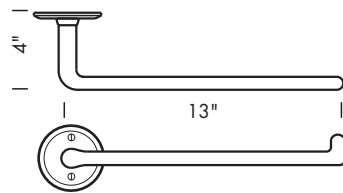

Revised 01/17/11

HAND TOWEL BARS

Illustrations are for demonstration purposes only. Any escutcheon may be substituted for escutcheon shown (see front of this section for designs).

HT-108RH 10" Hand towel bar points right.
Shown with P-402DI.

HT-108LH 10" Hand towel bar points left.
Shown with OP-400.

HT-109RH 13" Hand towel bar points right.
Shown with RP-403.

HT-109LH 13" Hand towel bar points left.
Shown with RP-926.

Hand towel bars are measured end to end. Not including escutcheon.
1 1/4" wood screws provided.