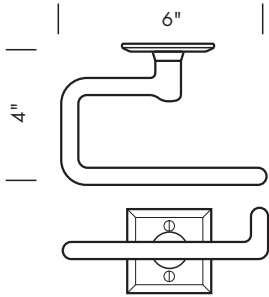

AW-100RH Toilet paper holder- points right. Shown with P-402.