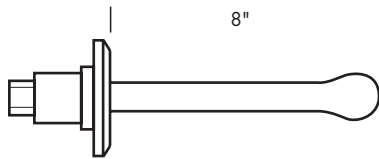

POGR-8

8" Pull-out garment rod.