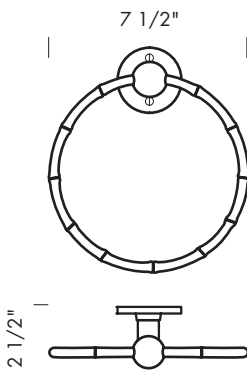

P-925DI 2 1/4" Diamond plate.

P-926DI 2 1/2" Diamond plate.

P-979 1 1/2" x 6" Rectangular plate.

SUN VALLEY BRONZE

**PROPRIETARY AND CONFIDENTIAL:** The information contained in this drawing is the sole property of Sun Valley Bronze. Any reproduction in part or as a whole without the written permission of Sun Valley Bronze is prohibited.

HT-108LH 10" Hand towel bar points left.  
Shown with OP-400.

HT-109RH 13" Hand towel bar points right.  
Shown with RP-403.

HT-109LH 13" Hand towel bar points left.  
Shown with RP-926.

Hand towel bars are measured end to end. Not including escutcheon.  
1 1/4" wood screws provided.

# HAND TOWEL RINGS

SUN VALLEY BRONZE

Illustrations are for demonstration purposes only. Any escutcheon may be substituted for escutcheon shown (see front of this section for designs).

TR-5 5" Towel ring. Shown with P-402DI.

TR-7 7" Towel ring. Shown with RP-926.

TR-1307 7 1/2" Towel ring. Shown with P-926.

1 1/4" wood screws provided.

\*Always specify escutcheon style. See front of this section for designs.

**PROPRIETARY AND CONFIDENTIAL:** The information contained in this drawing is the sole property of Sun Valley Bronze. Any reproduction in part or as a whole without the written permission of Sun Valley Bronze is prohibited.