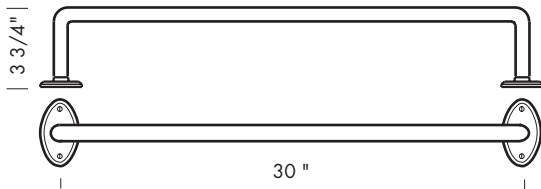

STB-30 30" Solid towel bar. Shown with OP-400 escutcheon.