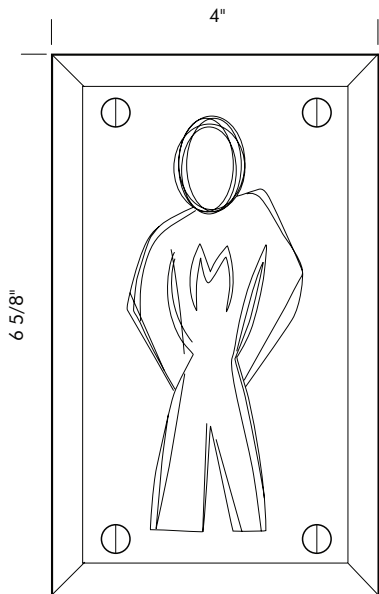

WC-100M Men's etched WC sign.

1 1/4" wood screws provided.

PROPRIETARY AND CONFIDENTIAL: The information contained in this drawing is the sole property of Sun Valley Bronze. Any reproduction in part or as a whole without the written permission of Sun Valley Bronze is prohibited.

Revised 01/17/11