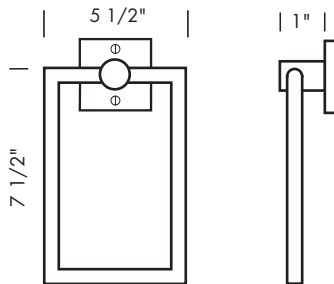

TR-9108 5 1/2" x 7 1/2" Towel ring.
Shown with P-926.