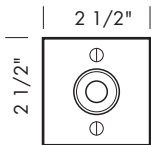

# BATH HARDWARE ESCUTCHEONS

Illustrations are for demonstration purposes only.

RP-925 2 1/4" Round plate.

RP-926 2 1/2" Round plate.

RP-927 3" Round plate.

P-925 2 1/4" Square plate.

P-926 2 1/2" Square plate.

P-925DI 2 1/4" Diamond plate.

P-926DI 2 1/2" Diamond plate.

P-979 1 1/2" x 6" Rectangular plate.

SUN VALLEY BRONZE

**PROPRIETARY AND CONFIDENTIAL:** The information contained in this drawing is the sole property of Sun Valley Bronze. Any reproduction in part or as a whole without the written permission of Sun Valley Bronze is prohibited.