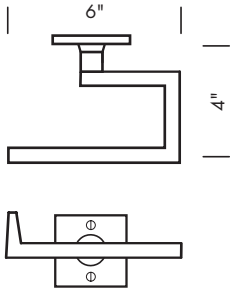

CONTEMPORARY BATH ACCESSORIES

SUN VALLEY BRONZE

Illustrations are for demonstration purposes only. Any escutcheon may be substituted for escutcheon shown (see front of this section for designs).

AW-9100LH Toilet paper holder. Points left.
Shown with P-926. (Shown)

AW-9100RH Toilet paper holder. Points right.