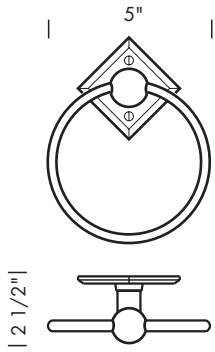

HAND TOWEL RINGS

SUN VALLEY BRONZE

Illustrations are for demonstration purposes only. Any escutcheon may be substituted for escutcheon shown (see front of this section for designs).

TR-5 5" Towel ring. Shown with P-402DI.