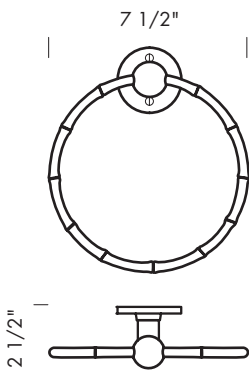

P-925DI 2 1/4" Diamond plate.

P-926DI 2 1/2" Diamond plate.

P-979 1 1/2" x 6" Rectangular plate.

SUN VALLEY BRONZE

PROPRIETARY AND CONFIDENTIAL: The information contained in this drawing is the sole property of Sun Valley Bronze. Any reproduction in part or as a whole without the written permission of Sun Valley Bronze is prohibited.

HT-108LH 10" Hand towel bar points left.
Shown with OP-400.

HT-109RH 13" Hand towel bar points right.
Shown with RP-403.

HT-109LH 13" Hand towel bar points left.
Shown with RP-926.

Hand towel bars are measured end to end. Not including escutcheon.
1 1/4" wood screws provided.

Revised 01/17/11

HAND TOWEL RINGS

SUN VALLEY BRONZE

Illustrations are for demonstration purposes only. Any escutcheon may be substituted for escutcheon shown (see front of this section for designs).

TR-5 5" Towel ring. Shown with P-402DI.

TR-7 7" Towel ring. Shown with RP-926.

TR-1307 7 1/2" Towel ring. Shown with P-926.

1 1/4" wood screws provided.

*Always specify escutcheon style. See front of this section for designs.

PROPRIETARY AND CONFIDENTIAL: The information contained in this drawing is the sole property of Sun Valley Bronze. Any reproduction in part or as a whole without the written permission of Sun Valley Bronze is prohibited.