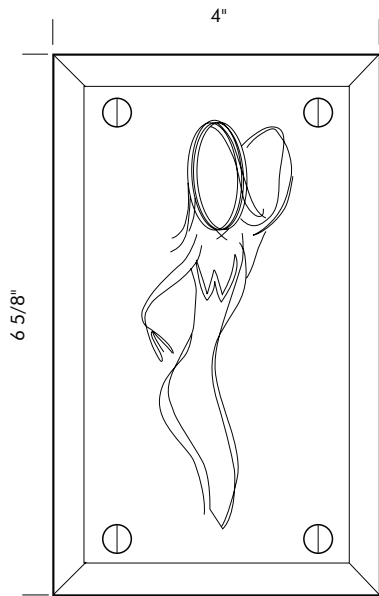

Illustrations are for demonstration purposes only.

WC-100W Women's etched WC sign.