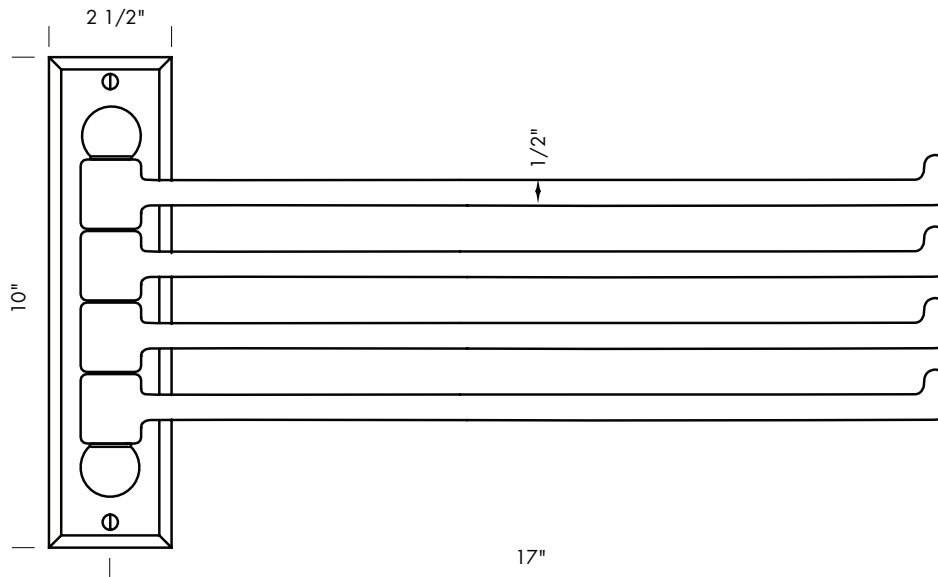

Illustrations are for demonstration purposes only.

Towel hanger.

TH-1 Solid bronze towel hanger. Shown w/ P-409 escutcheon.

Please specify escutcheon. Any escutcheon 2 1/2" x 10" or larger may be substituted for the P-409.
Call for pricing.

PROPRIETARY AND CONFIDENTIAL: The information contained in this drawing is the sole property of Sun Valley Bronze. Any reproduction in part or as a whole without the written permission of Sun Valley Bronze is prohibited.

Revised 05/24/10