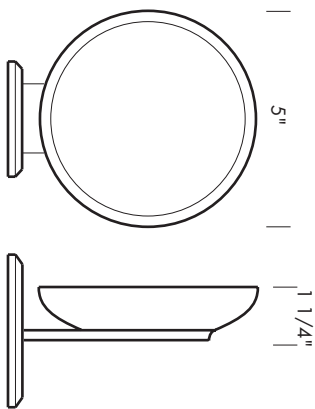

- TB-18 18" Towel bar.
- TB-30 30" Towel bar.
- TB-36 36" Towel bar.
- TB-42 42" Towel bar.
- TB-48 48" Towel bar.

Towel bars are measured center to center of escutcheons/post.  
 Custom lengths available. For pricing, go to next longest standard length.  
 1 1/4" wood screws provided.  
 \*Always specify escutcheon style. See front of this section for designs.

HT-108LH 10" Hand towel bar points left.  
Shown with OP-400.

HT-109RH 13" Hand towel bar points right.  
Shown with RP-403.

HT-109LH 13" Hand towel bar points left.  
Shown with RP-926.

Hand towel bars are measured end to end. Not including escutcheon.  
1 1/4" wood screws provided.

Designed so rod can retract into wall or cabinet.  
1 1/4" wood screws provided.

**PROPRIETARY AND CONFIDENTIAL:** The information contained in this drawing is the sole property of Sun Valley Bronze. Any reproduction in part or as a whole without the written permission of Sun Valley Bronze is prohibited.

Revised 05/24/10

Illustrations are for demonstration purposes only.

SD-1 5" Round solid bronze soap dish.

SD-2 4 1/2" x 6" Oval solid bronze soap dish.

SD-3 5" Round wall mount soap dish.

\* Soap dish unscrews from base for easy cleaning.