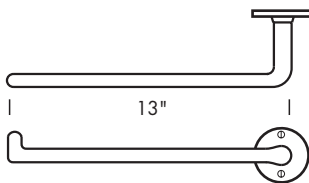

# HAND TOWEL BARS

Illustrations are for demonstration purposes only. Any escutcheon may be substituted for escutcheon shown (see front of this section for designs).

HT-108RH 10" Hand towel bar points right.  
Shown with P-402DI.

HT-108LH 10" Hand towel bar points left.  
Shown with OP-400.

HT-109RH 13" Hand towel bar points right.  
Shown with RP-403.

HT-109LH 13" Hand towel bar points left.  
Shown with RP-926.

Hand towel bars are measured end to end. Not including escutcheon.  
1 1/4" wood screws provided.