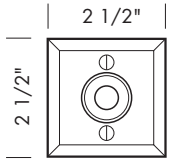

P-402 2 1/2" Square plate.