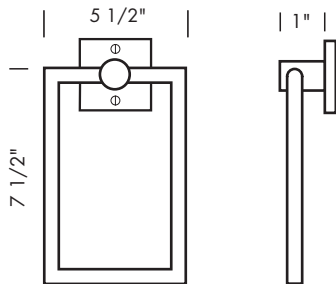

CONTEMPORARY BATH ACCESSORIES

SUN VALLEY BRONZE

Illustrations are for demonstration purposes only. Any escutcheon may be substituted for escutcheon shown (see front of this section for designs).

AW-9100LH Toilet paper holder. Points left.
Shown with P-926. (Shown)

AW-9100RH Toilet paper holder. Points right.

TR-9107 7" Towel ring.
Shown with P-926.

TR-9108 5 1/2" x 7 1/2" Towel ring.
Shown with P-926.

TB-9118 18" Solid towel bar. Shown with P-926.
TB-9124 24" Solid towel bar.
TB-9130 30" Solid towel bar.
TB-9136 36" Solid towel bar.
TB-9142 42" Solid towel bar.

1 1/4" wood screws provided.

*Always specify escutcheon style. See front of this section for designs.

PROPRIETARY AND CONFIDENTIAL: The information contained in this drawing is the sole property of Sun Valley Bronze. Any reproduction in part or as a whole without the written permission of Sun Valley Bronze is prohibited.

Revised 01/17/11