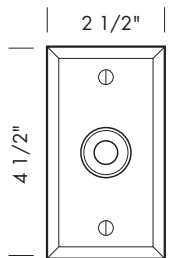

P-404 2 1/2" x 4 1/2" Rectangular plate.