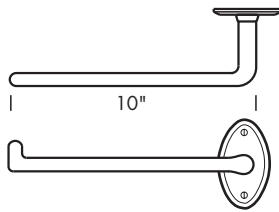

HT-108LH 10" Hand towel bar points left.
Shown with OP-400.