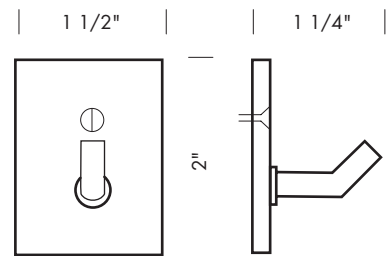

BDL-923

4" x 3" Double prong girth hook.

BDL-924

1 1/2" x 2" Single prong girth hook.

1 1/4" wood screws provided.

PROPRIETARY AND CONFIDENTIAL: The information contained in this drawing is the sole property of Sun Valley Bronze. Any reproduction in part or as a whole without the written permission of Sun Valley Bronze is prohibited.