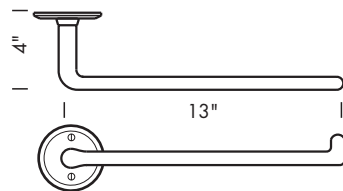

# HAND TOWEL BARS

Illustrations are for demonstration purposes only. Any escutcheon may be substituted for escutcheon shown (see front of this section for designs).

HT-108RH 10" Hand towel bar points right.  
Shown with P-402DI.

HT-108LH 10" Hand towel bar points left.  
Shown with OP-400.

HT-109RH 13" Hand towel bar points right.  
Shown with RP-403.

HT-109LH 13" Hand towel bar points left.  
Shown with RP-926.

Hand towel bars are measured end to end. Not including escutcheon.  
1 1/4" wood screws provided.