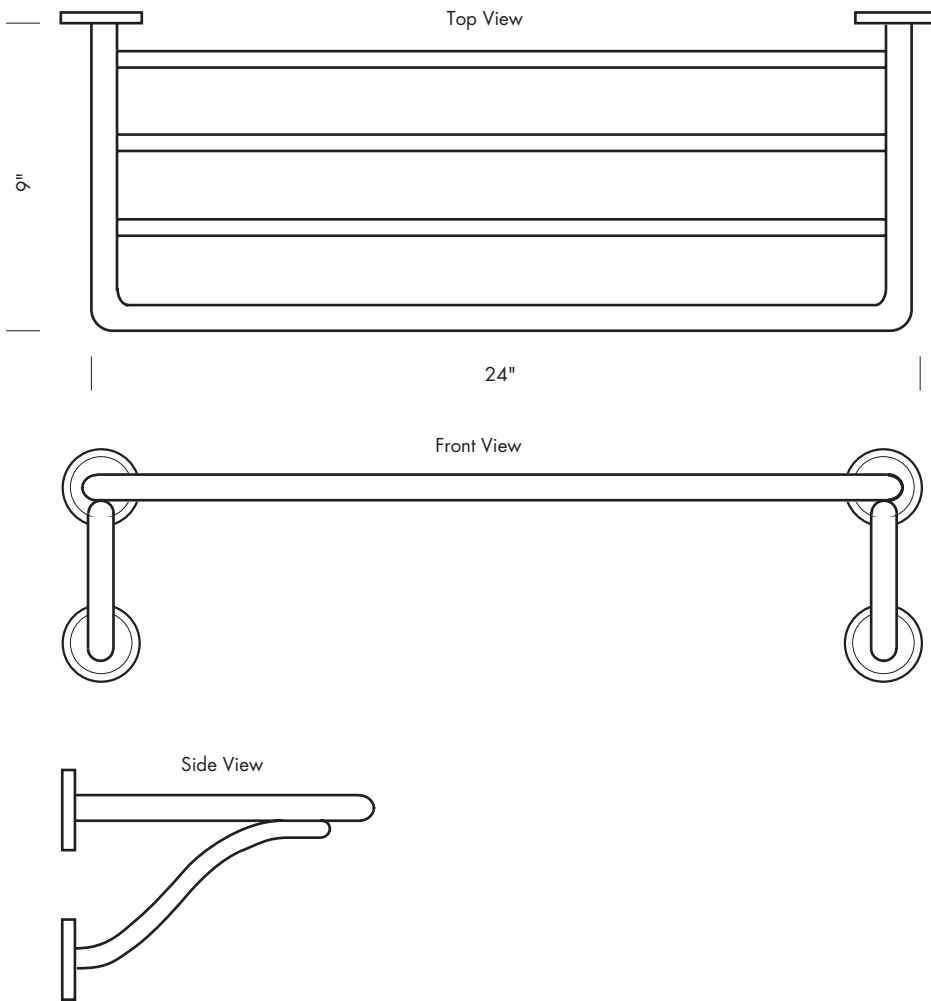

Illustrations are for demonstration purposes only.

Towel racks.

RACK-24   24" x 9" Solid Bronze Towel Rack. Shown w/ RP-402 Standard Escutcheon.

Please specify escutcheon. Any standard bath escutcheon is available with Towel Rack.

Please see front of this section for escutcheon options.

PROPRIETARY AND CONFIDENTIAL: The information contained in this drawing is the sole property of Sun Valley Bronze. Any reproduction in part or as a whole without the written permission of Sun Valley Bronze is prohibited.

Revised 05/24/10