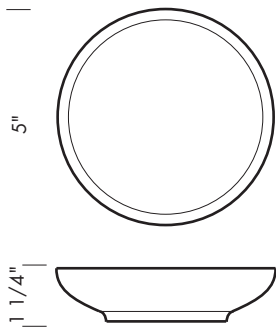

- TB-18 18" Towel bar.
- TB-30 30" Towel bar.
- TB-36 36" Towel bar.
- TB-42 42" Towel bar.
- TB-48 48" Towel bar.

Towel bars are measured center to center of escutcheons/post.  
 Custom lengths available. For pricing, go to next longest standard length.  
 1 1/4" wood screws provided.  
 \*Always specify escutcheon style. See front of this section for designs.

HT-108LH 10" Hand towel bar points left.  
Shown with OP-400.

HT-109RH 13" Hand towel bar points right.  
Shown with RP-403.

HT-109LH 13" Hand towel bar points left.  
Shown with RP-926.

Hand towel bars are measured end to end. Not including escutcheon.  
1 1/4" wood screws provided.

POGR-6

6" Pull-out garment rod.

POGR-8

8" Pull-out garment rod.

POGR-10

10" Pull-out garment rod.

POGR-12

12" Pull-out garment rod.

Revised 05/24/10

Illustrations are for demonstration purposes only.

SD-1 5" Round solid bronze soap dish.

SD-2 4 1/2" x 6" Oval solid bronze soap dish.

SD-3 5" Round wall mount soap dish.

\* Soap dish unscrews from base for easy cleaning.