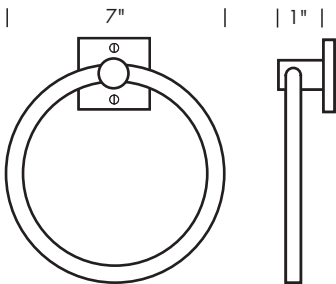

- TB-18 18" Towel bar.
- TB-30 30" Towel bar.
- TB-36 36" Towel bar.
- TB-42 42" Towel bar.
- TB-48 48" Towel bar.

Towel bars are measured center to center of escutcheons/post.
 Custom lengths available. For pricing, go to next longest standard length.
 1 1/4" wood screws provided.
 *Always specify escutcheon style. See front of this section for designs.

HT-108LH 10" Hand towel bar points left.
Shown with OP-400.

HT-109RH 13" Hand towel bar points right.
Shown with RP-403.

HT-109LH 13" Hand towel bar points left.
Shown with RP-926.

Hand towel bars are measured end to end. Not including escutcheon.
1 1/4" wood screws provided.

AW-9100LH Toilet paper holder. Points left.
Shown with P-926. (Shown)

AW-9100RH Toilet paper holder. Points right.

TR-9107 7" Towel ring.
Shown with P-926.

TR-9108 5 1/2" x 7 1/2" Towel ring.
Shown with P-926.