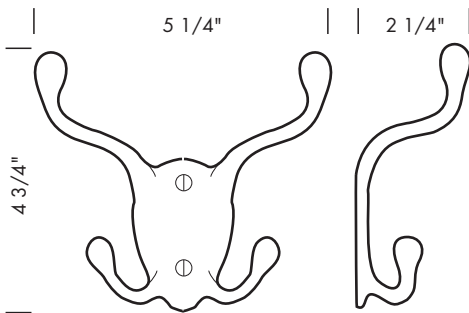

CH-4 Four prong coat hook.

1 1/4" wood screws provided.

PROPRIETARY AND CONFIDENTIAL: The information contained in this drawing is the sole property of Sun Valley Bronze. Any reproduction in part or as a whole without the written permission of Sun Valley Bronze is prohibited. *Revised 05/24/10*