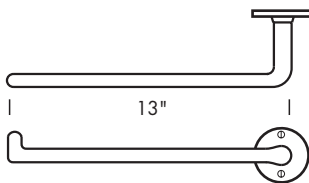

HT-109LH 13" Hand towel bar points left.
Shown with RP-926.

Hand towel bars are measured end to end. Not including escutcheon.
1 1/4" wood screws provided.

*Always specify escutcheon style. See front of this section for designs.

PROPRIETARY AND CONFIDENTIAL: The information contained in this drawing is the sole property of Sun Valley Bronze. Any reproduction in part or as a whole without the written permission of Sun Valley Bronze is prohibited.

Revised 05/24/10