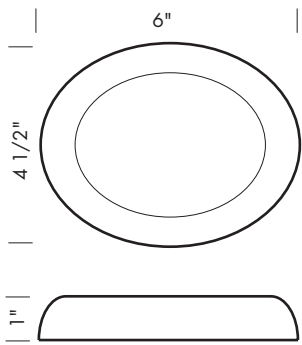

- TB-18 18" Towel bar.
- TB-30 30" Towel bar.
- TB-36 36" Towel bar.
- TB-42 42" Towel bar.
- TB-48 48" Towel bar.

Towel bars are measured center to center of escutcheons/post.  
 Custom lengths available. For pricing, go to next longest standard length.  
 1 1/4" wood screws provided.  
 \*Always specify escutcheon style. See front of this section for designs.

HT-108LH 10" Hand towel bar points left.  
Shown with OP-400.

HT-109RH 13" Hand towel bar points right.  
Shown with RP-403.

HT-109LH 13" Hand towel bar points left.  
Shown with RP-926.

Hand towel bars are measured end to end. Not including escutcheon.  
1 1/4" wood screws provided.

Designed so rod can retract into wall or cabinet.  
1 1/4" wood screws provided.

**PROPRIETARY AND CONFIDENTIAL:** The information contained in this drawing is the sole property of Sun Valley Bronze. Any reproduction in part or as a whole without the written permission of Sun Valley Bronze is prohibited.

Revised 05/24/10

Illustrations are for demonstration purposes only.

SD-1 5" Round solid bronze soap dish.

SD-2 4 1/2" x 6" Oval solid bronze soap dish.

SD-3 5" Round wall mount soap dish.

\* Soap dish unscrews from base for easy cleaning.