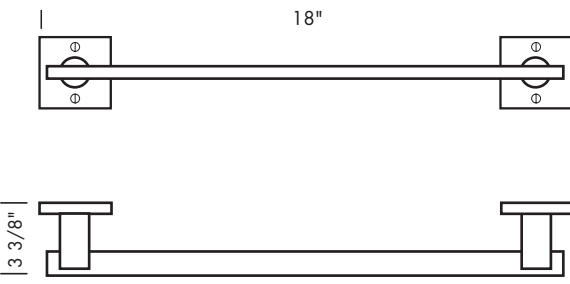

TB-9118 18" Solid towel bar. Shown with P-926.
TB-9124 24" Solid towel bar.
TB-9130 30" Solid towel bar.
TB-9136 36" Solid towel bar.
TB-9142 42" Solid towel bar.