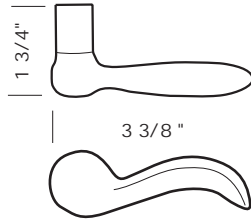

# 100 & 200 SERIES MULTI-POINT LEVER OPTIONS

Illustrations are for demonstration purposes only. Any screen door lever may be substituted for lever shown.

L91 Little Horn

L92 Lil' Squirrel

L93 Chubster

L94 Little Hook