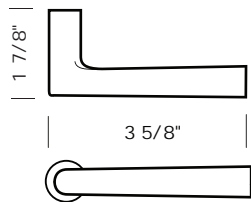

L-22 Mini Metro