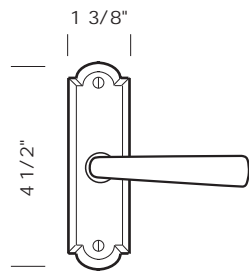

# MULTI-POINT WINDOW HARDWARE

Illustrations are for demonstration purposes only.

**MPW-300** Interior active trim. 1 3/8" x 4 1/2" plate.  
Complete set with spindle. Shown with L-104 lever.  
Plate mounts directly to window frame.  
7mm spindle on square. With 3 point posi-lock.  
Always specify window manufacturer.