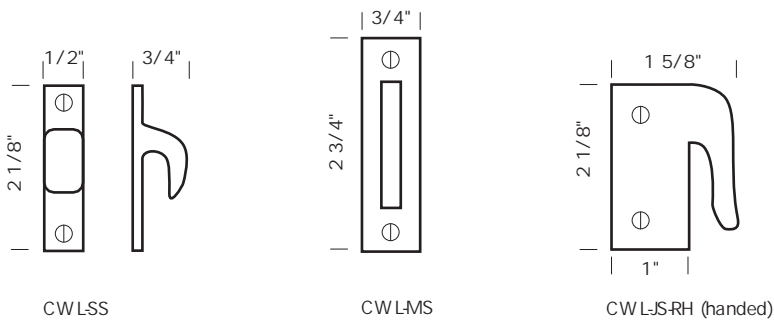

Casement window latch strike options. Must be specified:

PROPRIETARY AND CONFIDENTIAL: The information contained in this drawing is the sole property of Sun Valley Bronze. Any reproduction in part or as a whole without the written permission of Sun Valley Bronze is prohibited.

Revised 03/10/11

SUN VALLEY BRONZE