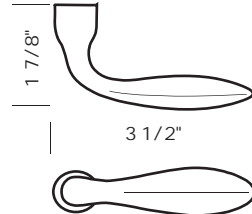

# 100 & 200 SERIES MULTI-POINT LEVER OPTIONS

Illustrations are for demonstration purposes only. Any screen door lever may be substituted for lever shown.

K-305 Mini Egg

L-11 Mini Flat

L-12 Tiny Tube

L-13 Mini Alturas