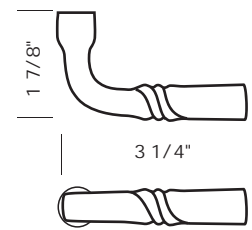

L-23 Mini Twist