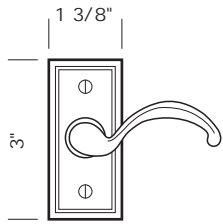

MULTI-POINT WINDOW HARDWARE

Illustrations are for demonstration purposes only.

MPW-121 Interior active trim.
1 3/8" x 3" plate.
Complete set with spindle.
Shown with L-20 lever.