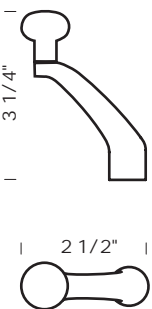

CWH-100 Window crank for casement windows.
Compatible with Truth window mechanism. (Not included).

* Always specify window manufacturer.

PROPRIETARY AND CONFIDENTIAL: The information contained in this drawing is the sole property of Sun Valley Bronze. Any reproduction in part or as a whole without the written permission of Sun Valley Bronze is prohibited.

Revised 03/10/11