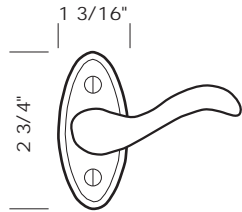

# MULTI-POINT WINDOW HARDWARE

Illustrations are for demonstration purposes only.

MPW-100

Interior active trim. 1 3/16" x 2 3/4" plate.  
Complete set with spindle. Shown with L-96 lever.  
43mm screw centers to ftGU or similar window gear.  
7mm spindle on square. No 3 point posi-lock.  
Always specify window manufacturer.