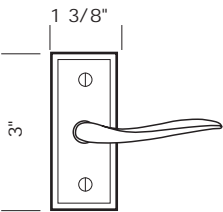

# MULTI-POINT WINDOW HARDWARE

Illustrations are for demonstration purposes only.

MPW-121 Interior active trim.  
1 3/8" x 3" plate.  
Complete set with spindle.  
Shown with L-20 lever.

MPW-1500 Interior active trim.  
1 3/8" x 3" plate.  
Complete set with spindle.  
Shown with L-26 lever.