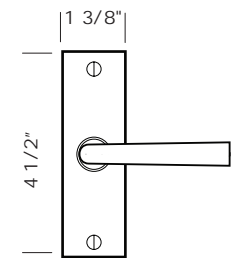

CWL-302LH 1 3/4" x 3" Casement window latch. Left hand.  
 CWL-302RH 1 3/4" x 3" Casement window latch. Right hand.

# MULTI-POINT WINDOW HARDWARE

Illustrations are for demonstration purposes only.

**MPW-300** Interior active trim. 1 3/8" x 4 1/2" plate.  
Complete set with spindle. Shown with L-104 lever.  
Plate mounts directly to window frame.  
7mm spindle on square. With 3 point posi-lock.  
Always specify window manufacturer.

**MPW-A300** Interior active trim. 1 3/8" x 4 1/2" plate.  
Complete set with spindle. Shown with L-106 lever.  
Plate mounts directly to window frame.  
7mm spindle on square. With 3 point posi-lock.  
Always specify window manufacturer.