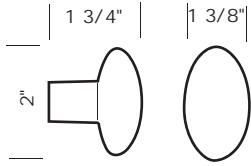

100 & 200 SERIES MULTI-POINT LEVER OPTIONS

Illustrations are for demonstration purposes only. Any screen door lever may be substituted for lever shown.

K-305 Mini Egg