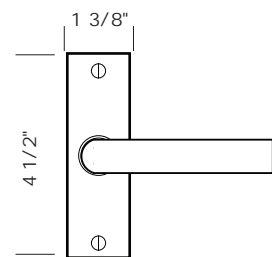

MPW-9300 Interior active trim. 1 3/8" x 4 1/2" plate.
Complete set with spindle. 7/8" hub.
Shown with L-169 lever.
Plate mounts directly to window frame.
7mm spindle on square. With 3 point posi-lock.
Always specify window manufacturer.

Any full size lever is available with 300 Series Multi-point hardware. Please specify.

Plate mounts directly to window frame.
7mm spindle on square.
With 3 point posi-lock.
Always specify window manufacturer.

PROPRIETARY AND CONFIDENTIAL: The information contained in this drawing is the sole property of Sun Valley Bronze. Any reproduction in part or as a whole without the written permission of Sun Valley Bronze is prohibited.

Revised 03/10/11