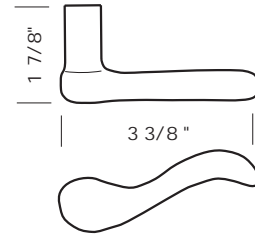

# 100 & 200 SERIES MULTI-POINT LEVER OPTIONS

Illustrations are for demonstration purposes only. Any screen door lever may be substituted for lever shown.

L91 Little Horn

L92 Lil' Squirrel

L93 Chubster

L94 Little Hook