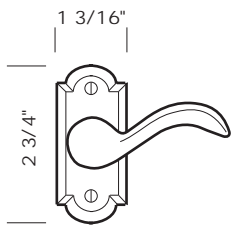

CWL-302LH 1 3/4" x 3" Casement window latch. Left hand.  
 CWL-302RH 1 3/4" x 3" Casement window latch. Right hand.

# MULTI-POINT WINDOW HARDWARE

Illustrations are for demonstration purposes only.

MPW-100

Interior active trim. 1 3/16" x 2 3/4" plate.  
Complete set with spindle. Shown with L-96 lever.  
43mm screw centers to ftGU or similar window gear.  
7mm spindle on square. No 3 point posi-lock.  
Always specify window manufacturer.

MPW-OP100

Interior active trim. 1 3/16" x 2 3/4" oval plate.  
Complete set with spindle. Shown with L-93 lever.  
43mm screw centers to ftGU or similar window gear.  
7mm spindle on square. No 3 point posi-lock.  
Always specify window manufacturer.