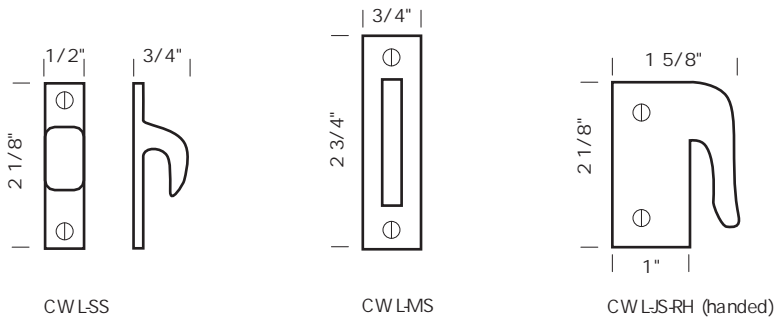

Casement window latch strike options. Must be specified:

CWLSS

CWLMS

CWLJS-RH (handed)

PROPRIETARY AND CONFIDENTIAL: The information contained in this drawing is the sole property of Sun Valley Bronze. Any reproduction in part or as a whole without the written permission of Sun Valley Bronze is prohibited.

Revised 03/10/11