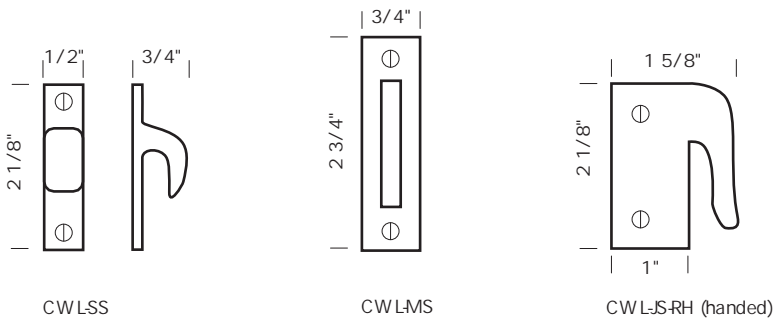

CWLSS

CWLMS

CWLJS-RH (handed)

PROPRIETARY AND CONFIDENTIAL: The information contained in this drawing is the sole property of Sun Valley Bronze. Any reproduction in part or as a whole without the written permission of Sun Valley Bronze is prohibited.

Revised 03/10/11

SUN VALLEY BRONZE