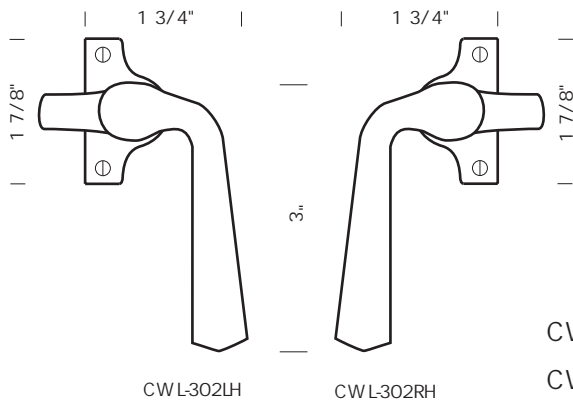

# CASEMENT WINDOW LATCH

Illustrations are for demonstration purposes only.

**\*Always specify handing.**

CWL-300LH 2 1/2" x 4" Casement window latch. Left hand.  
 CWL-300RH 2 1/2" x 4" Casement window latch. Right hand.