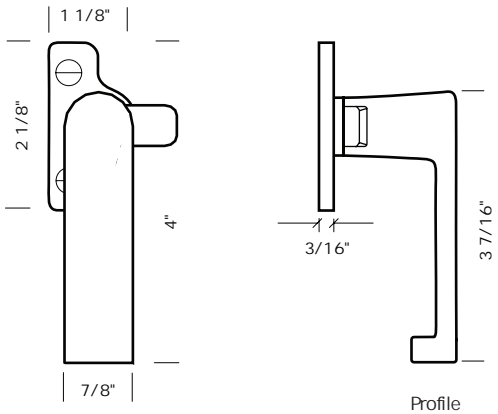

CWL-900RH 1 15/16" x 5" Casement window latch. Right hand.

CWL-922LH  
No lever option.

Profile

CWL-922LH 1 7/8" x 4 1/4" Casement window latch. Left hand. (Shown).

CWL-922RH 1 7/8" x 4 1/4" Casement window latch. Right hand.

# CASEMENT WINDOW LATCH

Illustrations are for demonstration purposes only.

**\*Always specify handing.**

CWL-325LH  
No lever option.

CWL-325LH 1 1/8" x 4" Casement window latch. Left hand. (Shown).

CWL-325RH 1 1/8" x 4" Casement window latch. Right hand.