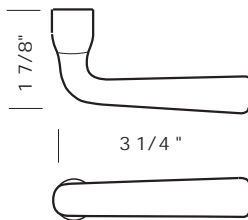

# 100 & 200 SERIES MULTI-POINT LEVER OPTIONS

Illustrations are for demonstration purposes only. Any screen door lever may be substituted for lever shown.

L91 Little Horn

L92 Lil' Squirrel

L93 Chubster

L94 Little Hook