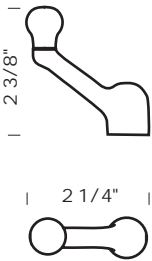

CWH-50 Window crank for casement windows.
Compatible with Truth window mechanism. (Not included).