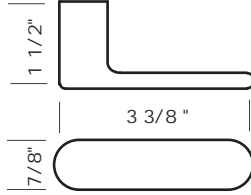

L-11 Mini Flat