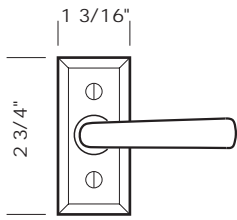

MULTI-POINT WINDOW HARDWARE

Illustrations are for demonstration purposes only.

MPW-100

Interior active trim. 1 3/16" x 2 3/4" plate.
Complete set with spindle. Shown with L-96 lever.
43mm screw centers to ftGU or similar window gear.
7mm spindle on square. No 3 point posi-lock.
Always specify window manufacturer.