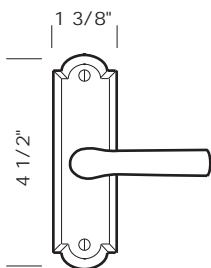

MPW-A200

Interior active trim. 1 3/8" x 4 1/2" plate.
Complete set with spindle. Shown with L-86 lever.
Plate mounts directly to window frame.
7mm spindle on square. With 3 point posi-lock.
Always specify window manufacturer.

PROPRIETARY AND CONFIDENTIAL: The information contained in this drawing is the sole property of Sun Valley Bronze. Any reproduction in part or as a whole without the written permission of Sun Valley Bronze is prohibited.

Revised 03/10/11