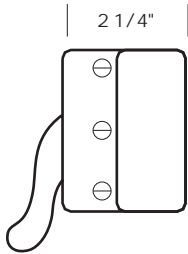

CWL-100LH Left hand window latch with strike.
Compatible with Truth window mechanism. (Not included).
Latch mounts directly to window jamb.