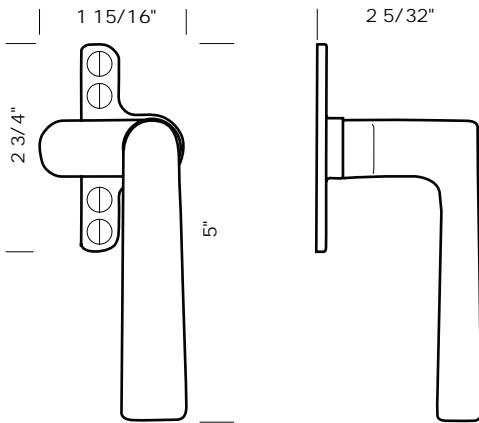

# CASEMENT WINDOW LATCH

Illustrations are for demonstration purposes only.

**\*Always specify handing.**

CWL-900LH  
No lever option.

Profile

CWL-900LH 1 15/16" x 5" Casement window latch. Left hand. (Shown).

CWL-900RH 1 15/16" x 5" Casement window latch. Right hand.

CWL-922LH  
No lever option.

Profile

CWL-922LH 1 7/8" x 4 1/4" Casement window latch. Left hand. (Shown).

CWL-922RH 1 7/8" x 4 1/4" Casement window latch. Right hand.