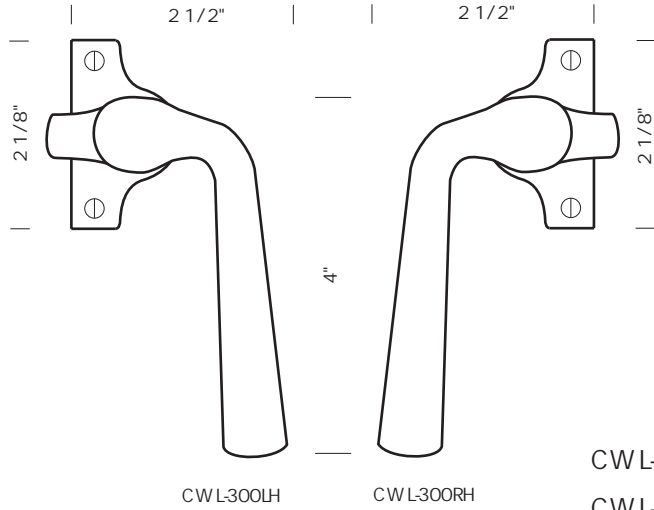

CASEMENT WINDOW LATCH

Illustrations are for demonstration purposes only.

*Always specify handing.

CWL-300LH 2 1/2" x 4" Casement window latch. Left hand.
CWL-300RH 2 1/2" x 4" Casement window latch. Right hand.