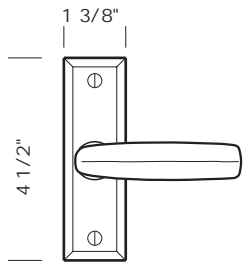

MULTI-POINT WINDOW HARDWARE

Illustrations are for demonstration purposes only.

MPW-300 Interior active trim. 1 3/8" x 4 1/2" plate.
Complete set with spindle. Shown with L-104 lever.
Plate mounts directly to window frame.
7mm spindle on square. With 3 point posi-lock.
Always specify window manufacturer.