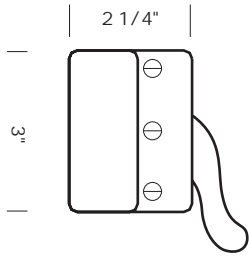

CASEMENT WINDOW HARDWARE

Illustrations are for demonstration purposes only.

CWL-100RH Right hand window latch and strike.
Compatible with Truth window mechanism. (Not included).
Latch mounts directly to window jamb.