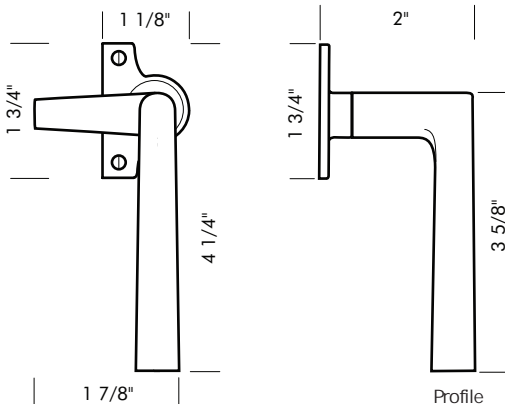

# CASEMENT WINDOW LATCH

Illustrations are for demonstration purposes only.

**\*Always specify handing.**

CWL-900LH  
No lever option.

Profile

CWL-900LH 1 15/16" x 5" Casement window latch. Left hand. (Shown).

CWL-900RH 1 15/16" x 5" Casement window latch. Right hand.

CWL-922LH  
No lever option.

Profile

CWL-922LH 1 7/8" x 4 1/4" Casement window latch. Left hand. (Shown).

CWL-922RH 1 7/8" x 4 1/4" Casement window latch. Right hand.