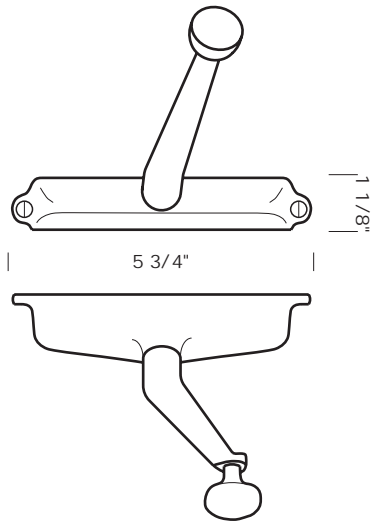

CASEMENT WINDOW HARDWARE

SUN VALLEY BRONZE

Illustrations are for demonstration purposes only.

CWC-100 Window crank and cover.
Compatible with Truth window mechanism. (Not included).
Cover mounts directly to window jamb.

CWH-50 Window crank for casement windows.
Compatible with Truth window mechanism. (Not included).

CWH-100 Window crank for casement windows.
Compatible with Truth window mechanism. (Not included).

* Always specify window manufacturer.

PROPRIETARY AND CONFIDENTIAL: The information contained in this drawing is the sole property of Sun Valley Bronze. Any reproduction in part or as a whole without the written permission of Sun Valley Bronze is prohibited.

Revised 03/10/11