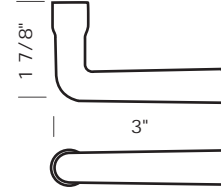

# 100 & 200 SERIES MULTI-POINT LEVER OPTIONS

Illustrations are for demonstration purposes only. Any screen door lever may be substituted for lever shown.

K-305 Mini Egg

L-11 Mini Flat

L-12 Tiny Tube

L-13 Mini Alturas