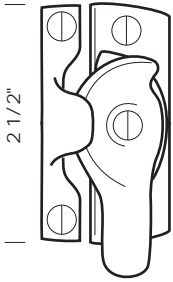

Illustrations are for demonstration purposes only.

W SL-500

Sash lock.

W SL-500 Sash Lock for double hung windows.
Features spring detent mechanism for smooth yet snug operation.

SUN VALLEY BRONZE

PROPRIETARY AND CONFIDENTIAL: The information contained in this drawing is the sole property of Sun Valley Bronze. Any reproduction in part or as a whole without the written permission of Sun Valley Bronze is prohibited.

Revised 03/10/11