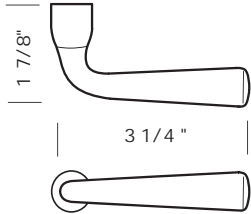

# 100 & 200 SERIES MULTI-POINT LEVER OPTIONS

Illustrations are for demonstration purposes only. Any screen door lever may be substituted for lever shown.

K-305 Mini Egg

L-11 Mini Flat

L-12 Tiny Tube

L-13 Mini Alturas