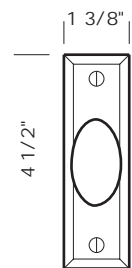

MPW-200

Interior active trim. 1 3/8" x 4 1/2" plate.
Complete set with spindle. Shown with K-305 knob.
Plate mounts directly to window frame.
7mm spindle on square. With 3 point posi-lock.
Always specify window manufacturer.