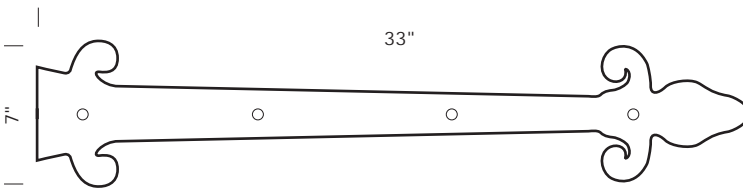

CL-S2 2" Square decorative clavos.

PROPRIETARY AND CONFIDENTIAL: The information contained in this drawing is the sole property of Sun Valley Bronze. Any reproduction in part or as a whole without the written permission of Sun Valley Bronze is prohibited.

Revised 04/29/10

Illustrations are for demonstration purposes only.

SH-B-24 24" Decorative dummy strap hinge.

SH-FDL-24 24" Decorative dummy strap hinge.

SH-FDL2-33 33" Decorative dummy strap hinge.

- SH-B-14 14" Decorative dummy strap hinge. (Not shown).
- SH-B-18 18" Decorative dummy strap hinge. (Not shown).
- SH-FDL-14 14" Decorative dummy strap hinge. (Not shown).
- SH-FDL-18 18" Decorative dummy strap hinge. (Not shown).
- SH-FDL2-18 18" Decorative dummy strap hinge. (Not shown).