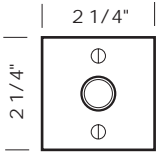

Revised 03/03/11

SUN VALLEY BRONZE

Illustrations are for demonstration purposes only.

DRB-9-1 2 1/4" Round door bell plate with matching solid brass button.

DRB-9-2 2 1/4" Square door bell plate with matching solid brass button.