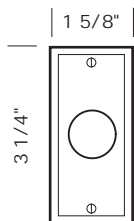

Illuminated button available. Please specify.

PROPRIETARY AND CONFIDENTIAL: The information contained in this drawing is the sole property of Sun Valley Bronze. Any reproduction in part or as a whole without the written permission of Sun Valley Bronze is prohibited.

Revised 04/29/10