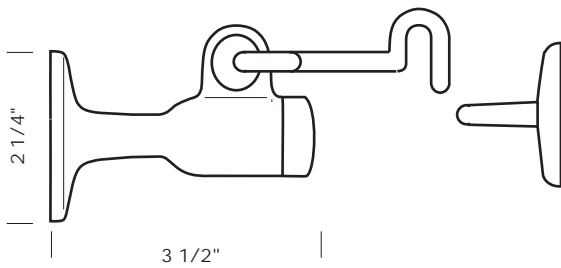

Revised 04/29/10

Illustrations are for demonstration purposes only.

DS-4 2 1/2" Wall mount door stop.

DS-5 3 1/2" Base/wall mount door stop.

DS-5HE 3 1/2" Base/wall mount door stop with hook and eye.

DS-6 2" Floor mount door stop with rubber ring bumper.