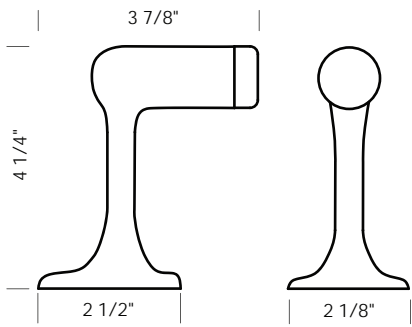

Illustrations are for demonstration purposes only.

DS-9

4 1/4" Floor mount door stop. Includes mounting hardware for wood and masonry floors.