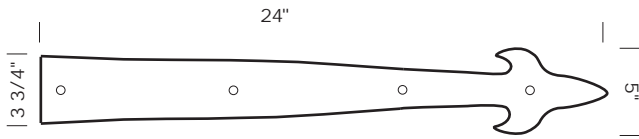

Illustrations are for demonstration purposes only.

SH-FDL2-33 33" Decorative dummy strap hinge.

- SH-B-14 14" Decorative dummy strap hinge. (Not shown).
- SH-B-18 18" Decorative dummy strap hinge. (Not shown).
- SH-FDL-14 14" Decorative dummy strap hinge. (Not shown).
- SH-FDL-18 18" Decorative dummy strap hinge. (Not shown).
- SH-FDL2-18 18" Decorative dummy strap hinge. (Not shown).

Custom sizes available for SH-B Series 9 and SH-FDL Series only. Call for pricing.
Available with lag covers or exposed bolt heads. Please specify.

PROPRIETARY AND CONFIDENTIAL: The information contained in this drawing is the sole property of Sun Valley Bronze. Any reproduction in part or as a whole without the written permission of Sun Valley Bronze is prohibited.

Revised 04/29/10