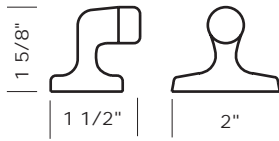

Illustrations are for demonstration purposes only.