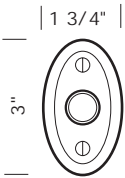

Illustrations are for demonstration purposes only.

Illuminated button available. Please specify.

PROPRIETARY AND CONFIDENTIAL: The information contained in this drawing is the sole property of Sun Valley Bronze. Any reproduction in part or as a whole without the written permission of Sun Valley Bronze is prohibited.

Revised 04/29/10

SUN VALLEY BRONZE