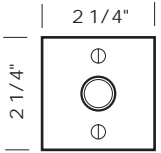

Revised 04/29/10

SUN VALLEY BRONZE

Illustrations are for demonstration purposes only.

DRB-9-1 2 1/4" Round door bell plate with matching solid brass button.

DRB-9-2 2 1/4" Square door bell plate with matching solid brass button.