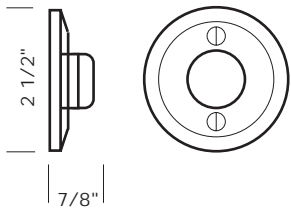

Illustrations are for demonstration purposes only.