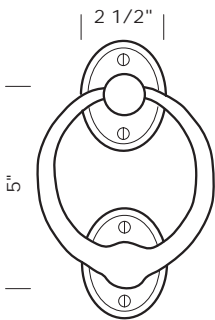

ORDERING INSTRUCTIONS:

Complete Sets: Always provide quantity, item number, and patina.

* Example of order for one 8" Door Knocker.

QTY	ITEM#	PATINA
1	DK-8	S3

SUN VALLEY BRONZE

Revised 04/29/10

Illustrations are for demonstration purposes only.

DK-3 3" Door knocker set with hub and strike plate.

DK-4 4" Door knocker set with hub and strike plate.

DK-5 5" Door knocker set with hub and strike plate.

DK-6 6" Door knocker set with hub and strike plate.

Revised 04/29/10

Illustrations are for demonstration purposes only.

DK-STAR Approx. 6" Star shaped door knocker set with attached star shaped strike plate.

DK-96 Approx. 6" square door knocker set with hub and strike plate.