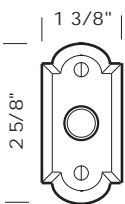

Revised 04/29/10

Illustrations are for demonstration purposes only.

DRB-1 2 1/4" Round door bell plate with matching solid brass button.

DRB-2 2 1/4" Square door bell plate with matching solid brass button.

DRB-3 1 3/4" x 3" Oval door bell plate with matching solid brass button.

DRB-4 1 3/8" x 3" Rectangular door bell plate with matching solid brass button.

DRB-5 1 3/8" x 2 5/8" Arch door bell plate with matching solid brass button.