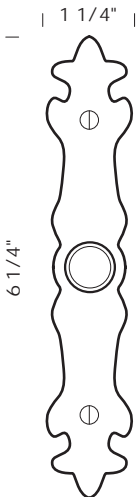

Illustrations are for demonstration purposes only.

Illuminated button available. Please specify.

PROPRIETARY AND CONFIDENTIAL: The information contained in this drawing is the sole property of Sun Valley Bronze. Any reproduction in part or as a whole without the written permission of Sun Valley Bronze is prohibited.

Revised 04/29/10