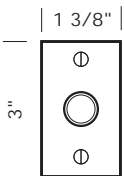

Revised 03/03/11

SUN VALLEY BRONZE

Illustrations are for demonstration purposes only.

DRB-9-1 2 1/4" Round door bell plate with matching solid brass button.

DRB-9-2 2 1/4" Square door bell plate with matching solid brass button.