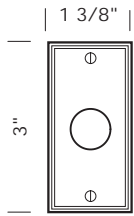

Illustrations are for demonstration purposes only.