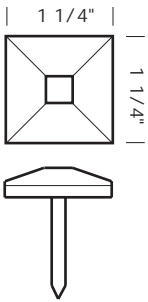

DK-6 6" Door knocker set with hub and strike plate.

DK-8 8" Door knocker set with hub and strike plate.

PROPRIETARY AND CONFIDENTIAL: The information contained in this drawing is the sole property of Sun Valley Bronze. Any reproduction in part or as a whole without the written permission of Sun Valley Bronze is prohibited.

Revised 03/03/11

Illustrations are for demonstration purposes only.

DK-STAR Approx. 6" Star shaped door knocker set with attached star shaped strike plate.

DK-96 Approx. 6" square door knocker set with hub and strike plate.

Revised 03/03/11

Illustrations are for demonstration purposes only.

DS-1 1 5/8" Floor mount door stop. Includes mounting hardware for wood and masonry floors.

DS-2 2 3/4" Floor mount door stop. Includes mounting hardware for wood and masonry floors.

Revised 03/03/11

Illustrations are for demonstration purposes only.

CL-R75 3/4" Round decorative clavos.

CL-R1 1" Round decorative clavos.

CL-R 1 1/4" Round decorative clavos.

CL-S 1 1/4" Square decorative clavos.