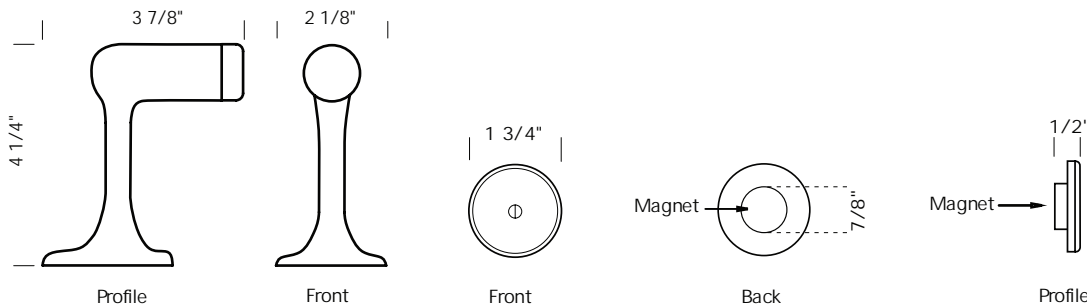

Revised 03/03/11

Illustrations are for demonstration purposes only.

DS-2M 2 3/4" Floor mount magnetic door stop. Includes mounting hardware for wood and masonry floors.

DS-5M 3 1/2" Wall mount magnetic door stop. Includes mounting hardware for wood and masonry floors.