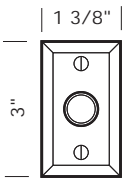

Illustrations are for demonstration purposes only.

Illuminated button available. Please specify.

PROPRIETARY AND CONFIDENTIAL: The information contained in this drawing is the sole property of Sun Valley Bronze. Any reproduction in part or as a whole without the written permission of Sun Valley Bronze is prohibited.

Revised 04/29/10

SUN VALLEY BRONZE