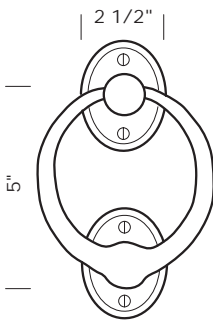

Illustrations are for demonstration purposes only.

DK-3 3" Door knocker set with hub and strike plate.

DK-4 4" Door knocker set with hub and strike plate.

DK-5 5" Door knocker set with hub and strike plate.

DK-6 6" Door knocker set with hub and strike plate.

DK-8 8" Door knocker set with hub and strike plate.

PROPRIETARY AND CONFIDENTIAL: The information contained in this drawing is the sole property of Sun Valley Bronze. Any reproduction in part or as a whole without the written permission of Sun Valley Bronze is prohibited.

Revised 03/03/11

Illustrations are for demonstration purposes only.

DK-STAR Approx. 6" Star shaped door knocker set with attached star shaped strike plate.

DK-96 Approx. 6" square door knocker set with hub and strike plate.

Revised 03/03/11

Illustrations are for demonstration purposes only.

DS-1 1 5/8" Floor mount door stop. Includes mounting hardware for wood and masonry floors.

DS-2 2 3/4" Floor mount door stop. Includes mounting hardware for wood and masonry floors.