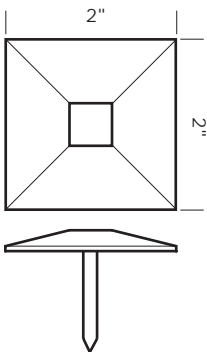

Revised 03/03/11

Illustrations are for demonstration purposes only.

DK-STAR Approx. 6" Star shaped door knocker set with attached star shaped strike plate.

DK-96 Approx. 6" square door knocker set with hub and strike plate.

Revised 03/03/11

Illustrations are for demonstration purposes only.

CL-R75 3/4" Round decorative clavos.

CL-R1 1" Round decorative clavos.

CL-R 1 1/4" Round decorative clavos.

CL-S 1 1/4" Square decorative clavos.