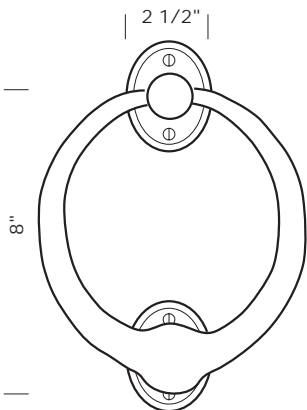

Illustrations are for demonstration purposes only.

DK-3 3" Door knocker set with hub and strike plate.

DK-4 4" Door knocker set with hub and strike plate.

DK-5 5" Door knocker set with hub and strike plate.

DK-6 6" Door knocker set with hub and strike plate.

DK-8 8" Door knocker set with hub and strike plate.

PROPRIETARY AND CONFIDENTIAL: The information contained in this drawing is the sole property of Sun Valley Bronze. Any reproduction in part or as a whole without the written permission of Sun Valley Bronze is prohibited.

Revised 03/03/11

Illustrations are for demonstration purposes only.

DK-STAR Approx. 6" Star shaped door knocker set with attached star shaped strike plate.

DK-96 Approx. 6" square door knocker set with hub and strike plate.

Revised 03/03/11

Illustrations are for demonstration purposes only.

DS-1 1 5/8" Floor mount door stop. Includes mounting hardware for wood and masonry floors.

DS-2 2 3/4" Floor mount door stop. Includes mounting hardware for wood and masonry floors.