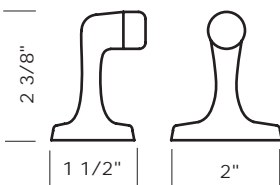

Revised 03/03/11

Illustrations are for demonstration purposes only.

DS-4 2 1/2" Wall mount door stop.

DS-5 3 1/2" Base/wall mount door stop.

DS-5HE 3 1/2" Base/wall mount door stop with hook and eye.

DS-6 2" Floor mount door stop with rubber ring bumper.