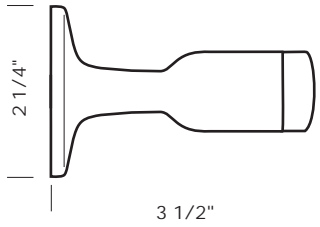

Illustrations are for demonstration purposes only.

Includes wood mounting hardware only.

PROPRIETARY AND CONFIDENTIAL: The information contained in this drawing is the sole property of Sun Valley Bronze. Any reproduction in part or as a whole without the written permission of Sun Valley Bronze is prohibited. *Revised 04/29/10*