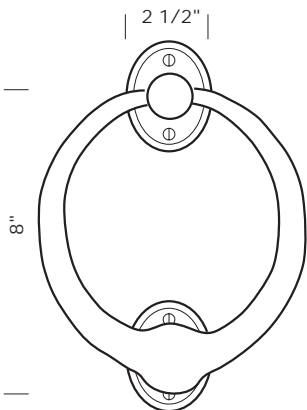

ORDERING INSTRUCTIONS:

Complete Sets: Always provide quantity, item number, and patina.

* Example of order for one 8" Door Knocker.

QTY	ITEM#	PATINA
1	DK-8	S3

SUN VALLEY BRONZE

Revised 04/29/10

Illustrations are for demonstration purposes only.

DK-3 3" Door knocker set with hub and strike plate.

DK-4 4" Door knocker set with hub and strike plate.

DK-5 5" Door knocker set with hub and strike plate.

DK-6 6" Door knocker set with hub and strike plate.

Revised 04/29/10

Illustrations are for demonstration purposes only.

DK-STAR Approx. 6" Star shaped door knocker set with attached star shaped strike plate.

DK-96 Approx. 6" square door knocker set with hub and strike plate.