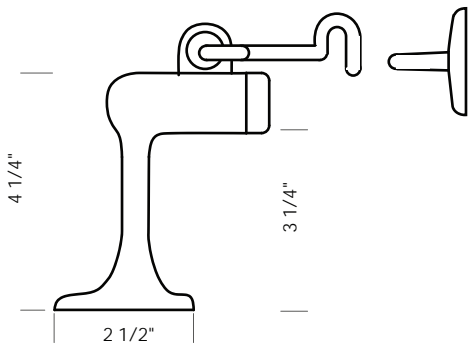

DS-9HE

4 1/4" Floor mount door stop with hook and eye. Includes mounting hardware for wood and masonry floors.

PROPRIETARY AND CONFIDENTIAL: The information contained in this drawing is the sole property of Sun Valley Bronze. Any reproduction in part or as a whole without the written permission of Sun Valley Bronze is prohibited.

Revised 04/29/10