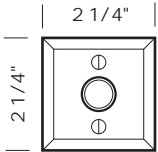

Illustrations are for demonstration purposes only.

Illuminated button available. Please specify.

PROPRIETARY AND CONFIDENTIAL: The information contained in this drawing is the sole property of Sun Valley Bronze. Any reproduction in part or as a whole without the written permission of Sun Valley Bronze is prohibited.

Revised 04/29/10

SUN VALLEY BRONZE