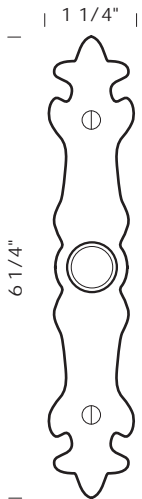

Illustrations are for demonstration purposes only.

DRB-9-1 2 1/4" Round door bell plate with matching solid brass button.

DRB-9-2 2 1/4" Square door bell plate with matching solid brass button.

DRB-9-3 1 3/8" x 3" Rectangular door bell plate with matching solid brass button.

DRB-FDL 1 1/4" x 6 1/4" FDL door bell plate with matching solid brass button.

Illuminated button available. Please specify.

PROPRIETARY AND CONFIDENTIAL: The information contained in this drawing is the sole property of Sun Valley Bronze. Any reproduction in part or as a whole without the written permission of Sun Valley Bronze is prohibited.

Revised 03/03/11