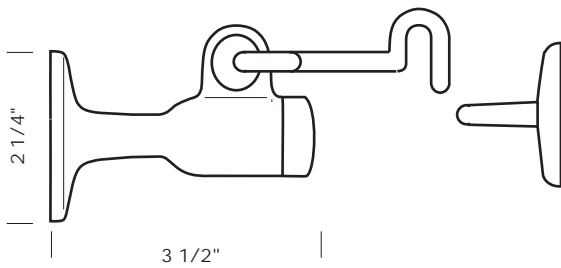

DS-5HE 3 1/2" Base/wall mount door stop with hook and eye.