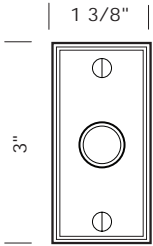

Illustrations are for demonstration purposes only.