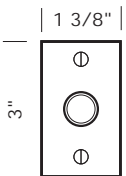

Revised 04/29/10

SUN VALLEY BRONZE

Illustrations are for demonstration purposes only.

DRB-9-1 2 1/4" Round door bell plate with matching solid brass button.

DRB-9-2 2 1/4" Square door bell plate with matching solid brass button.