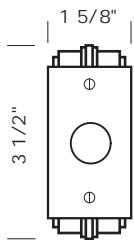

Illustrations are for demonstration purposes only.

Illuminated button available. Please specify.

PROPRIETARY AND CONFIDENTIAL: The information contained in this drawing is the sole property of Sun Valley Bronze. Any reproduction in part or as a whole without the written permission of Sun Valley Bronze is prohibited.

Revised 04/29/10