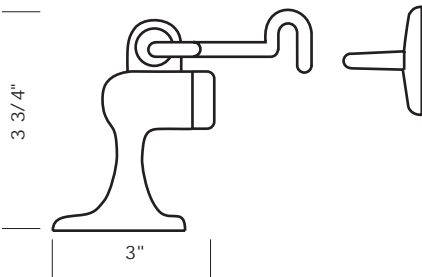

Revised 04/29/10

Illustrations are for demonstration purposes only.

DS-1 1 5/8" Floor mount door stop. Includes mounting hardware for wood and masonry floors.

DS-2 2 3/4" Floor mount door stop. Includes mounting hardware for wood and masonry floors.