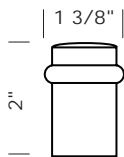

Illustrations are for demonstration purposes only.

Includes wood mounting hardware only.

PROPRIETARY AND CONFIDENTIAL: The information contained in this drawing is the sole property of Sun Valley Bronze. Any reproduction in part or as a whole without the written permission of Sun Valley Bronze is prohibited. *Revised 04/29/10*