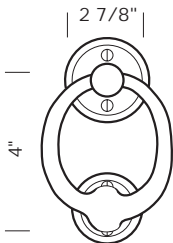

Illustrations are for demonstration purposes only.

DK-3 3" Door knocker set with hub and strike plate.

DK-4 4" Door knocker set with hub and strike plate.

DK-5 5" Door knocker set with hub and strike plate.

DK-6 6" Door knocker set with hub and strike plate.

DK-8 8" Door knocker set with hub and strike plate.

PROPRIETARY AND CONFIDENTIAL: The information contained in this drawing is the sole property of Sun Valley Bronze. Any reproduction in part or as a whole without the written permission of Sun Valley Bronze is prohibited.

Revised 03/03/11

Illustrations are for demonstration purposes only.

DK-STAR Approx. 6" Star shaped door knocker set with attached star shaped strike plate.

DK-96 Approx. 6" square door knocker set with hub and strike plate.