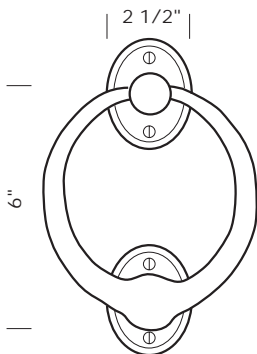

ORDERING INSTRUCTIONS:

Complete Sets: Always provide quantity, item number, and patina.

* Example of order for one 8" Door Knocker.

QTY	ITEM#	PATINA
1	DK-8	S3

SUN VALLEY BRONZE

Revised 04/29/10

Illustrations are for demonstration purposes only.

DK-3 3" Door knocker set with hub and strike plate.

DK-4 4" Door knocker set with hub and strike plate.

DK-5 5" Door knocker set with hub and strike plate.

DK-6 6" Door knocker set with hub and strike plate.