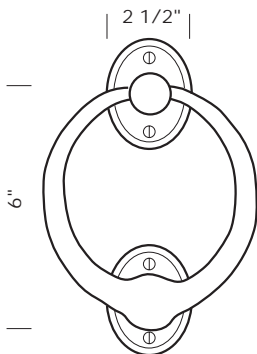

Illustrations are for demonstration purposes only.

DK-3 3" Door knocker set with hub and strike plate.

DK-4 4" Door knocker set with hub and strike plate.

DK-5 5" Door knocker set with hub and strike plate.

DK-6 6" Door knocker set with hub and strike plate.

DK-8 8" Door knocker set with hub and strike plate.

PROPRIETARY AND CONFIDENTIAL: The information contained in this drawing is the sole property of Sun Valley Bronze. Any reproduction in part or as a whole without the written permission of Sun Valley Bronze is prohibited.

Revised 03/03/11

Illustrations are for demonstration purposes only.

DK-STAR Approx. 6" Star shaped door knocker set with attached star shaped strike plate.

DK-96 Approx. 6" square door knocker set with hub and strike plate.

Revised 03/03/11

Illustrations are for demonstration purposes only.

DS-1 1 5/8" Floor mount door stop. Includes mounting hardware for wood and masonry floors.

DS-2 2 3/4" Floor mount door stop. Includes mounting hardware for wood and masonry floors.