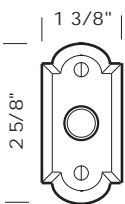

Illuminated button available. Please specify.

PROPRIETARY AND CONFIDENTIAL: The information contained in this drawing is the sole property of Sun Valley Bronze. Any reproduction in part or as a whole without the written permission of Sun Valley Bronze is prohibited.

Revised 04/29/10

SUN VALLEY BRONZE