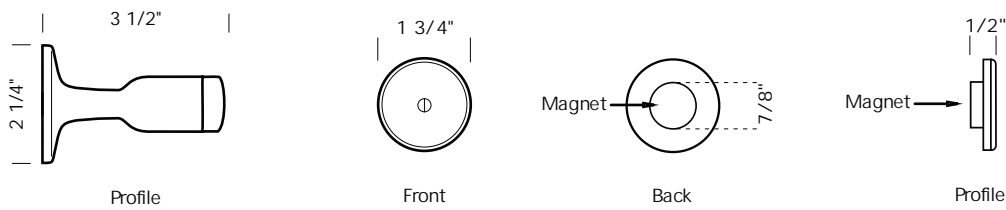

DS-5M 3 1/2" Wall mount magnetic door stop. Includes mounting hardware for wood and masonry floors.