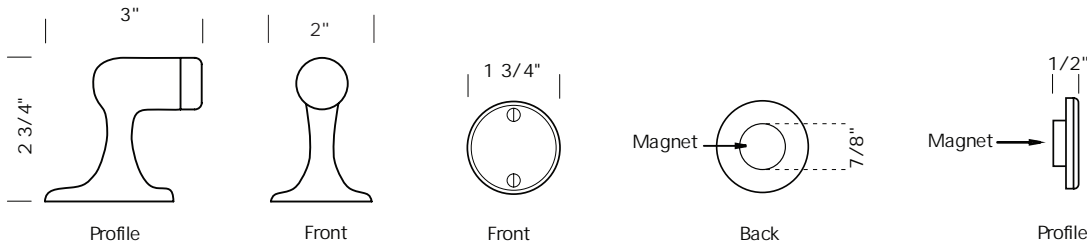

Illustrations are for demonstration purposes only.

DS-2M 2 3/4" Floor mount magnetic door stop. Includes mounting hardware for wood and masonry floors.