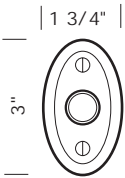

Revised 04/29/10

Illustrations are for demonstration purposes only.

DRB-1 2 1/4" Round door bell plate with matching solid brass button.

DRB-2 2 1/4" Square door bell plate with matching solid brass button.