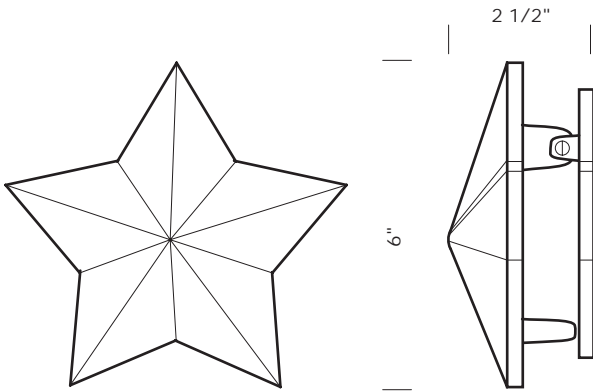

Illustrations are for demonstration purposes only.