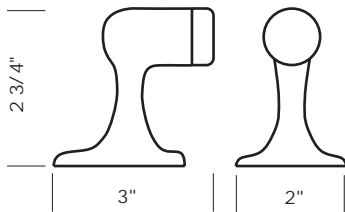

Revised 03/03/11

Illustrations are for demonstration purposes only.

DK-STAR Approx. 6" Star shaped door knocker set with attached star shaped strike plate.

DK-96 Approx. 6" square door knocker set with hub and strike plate.

Revised 03/03/11

Illustrations are for demonstration purposes only.

DS-1 1 5/8" Floor mount door stop. Includes mounting hardware for wood and masonry floors.

DS-2 2 3/4" Floor mount door stop. Includes mounting hardware for wood and masonry floors.