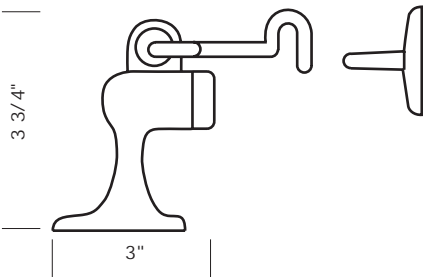

DK-6 6" Door knocker set with hub and strike plate.

DK-8 8" Door knocker set with hub and strike plate.

PROPRIETARY AND CONFIDENTIAL: The information contained in this drawing is the sole property of Sun Valley Bronze. Any reproduction in part or as a whole without the written permission of Sun Valley Bronze is prohibited.

Revised 03/03/11

Illustrations are for demonstration purposes only.

DK-STAR Approx. 6" Star shaped door knocker set with attached star shaped strike plate.

DK-96 Approx. 6" square door knocker set with hub and strike plate.

Revised 03/03/11

Illustrations are for demonstration purposes only.

DS-1 1 5/8" Floor mount door stop. Includes mounting hardware for wood and masonry floors.

DS-2 2 3/4" Floor mount door stop. Includes mounting hardware for wood and masonry floors.

DS-2HE 3 3/4" Floor mount door stop with hook and eye. Includes mounting hardware for wood and masonry floors.

DS-3 3 1/4" Base/wall mount door stop. Includes wood mounting hardware only. Available in custom lengths up to 7". Refer to price book for upcharge.