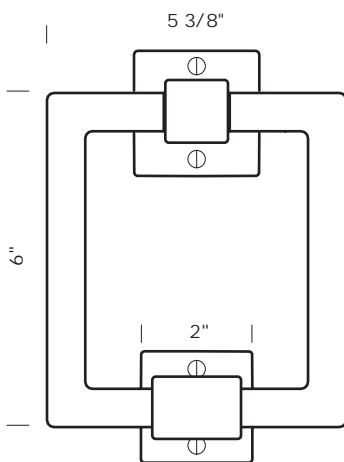

DK-6 6" Door knocker set with hub and strike plate.

DK-8 8" Door knocker set with hub and strike plate.

PROPRIETARY AND CONFIDENTIAL: The information contained in this drawing is the sole property of Sun Valley Bronze. Any reproduction in part or as a whole without the written permission of Sun Valley Bronze is prohibited.

Revised 03/03/11

Illustrations are for demonstration purposes only.

DK-STAR Approx. 6" Star shaped door knocker set with attached star shaped strike plate.

DK-96 Approx. 6" square door knocker set with hub and strike plate.