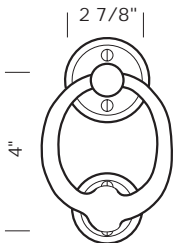

ORDERING INSTRUCTIONS:

Complete Sets: Always provide quantity, item number, and patina.

* Example of order for one 8" Door Knocker.

QTY	ITEM#	PATINA
1	DK-8	S3

SUN VALLEY BRONZE

Revised 04/29/10

Illustrations are for demonstration purposes only.

DK-3 3" Door knocker set with hub and strike plate.

DK-4 4" Door knocker set with hub and strike plate.

DK-5 5" Door knocker set with hub and strike plate.

DK-6 6" Door knocker set with hub and strike plate.