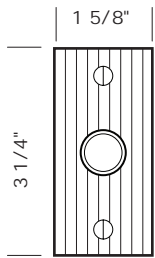

Illustrations are for demonstration purposes only.