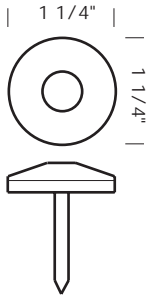

DK-6 6" Door knocker set with hub and strike plate.

DK-8 8" Door knocker set with hub and strike plate.

PROPRIETARY AND CONFIDENTIAL: The information contained in this drawing is the sole property of Sun Valley Bronze. Any reproduction in part or as a whole without the written permission of Sun Valley Bronze is prohibited.

Revised 03/03/11

Illustrations are for demonstration purposes only.

DK-STAR Approx. 6" Star shaped door knocker set with attached star shaped strike plate.

DK-96 Approx. 6" square door knocker set with hub and strike plate.

Revised 03/03/11

Illustrations are for demonstration purposes only.

CL-R75 3/4" Round decorative clavos.

CL-R1 1" Round decorative clavos.

CL-R 1 1/4" Round decorative clavos.

CL-S 1 1/4" Square decorative clavos.