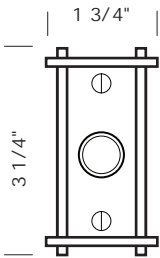

Revised 03/03/11

Illustrations are for demonstration purposes only.

DRB-721 Ridge door bell plate with matching solid brass button.

DRB-741 Hampton door bell plate with matching solid brass button.

DRB-751 Trellis door bell plate with matching solid brass button.