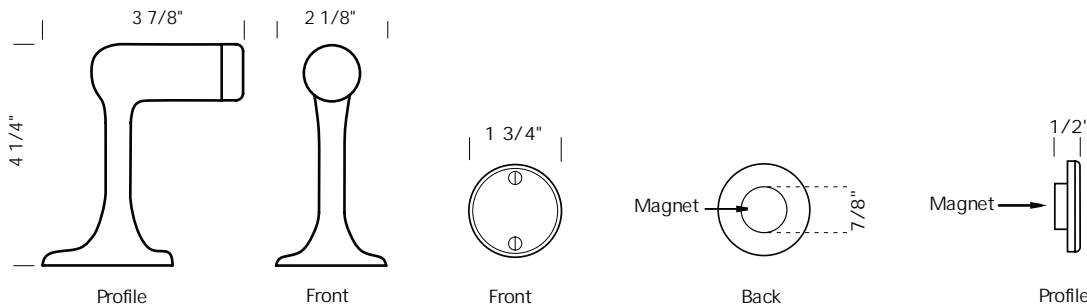

Revised 04/29/10

Illustrations are for demonstration purposes only.

DS-2M 2 3/4" Floor mount magnetic door stop. Includes mounting hardware for wood and masonry floors.

DS-5M 3 1/2" Wall mount magnetic door stop. Includes mounting hardware for wood and masonry floors.