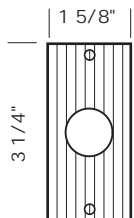

Illustrations are for demonstration purposes only.

Illuminated button available. Please specify.

PROPRIETARY AND CONFIDENTIAL: The information contained in this drawing is the sole property of Sun Valley Bronze. Any reproduction in part or as a whole without the written permission of Sun Valley Bronze is prohibited.

Revised 04/29/10