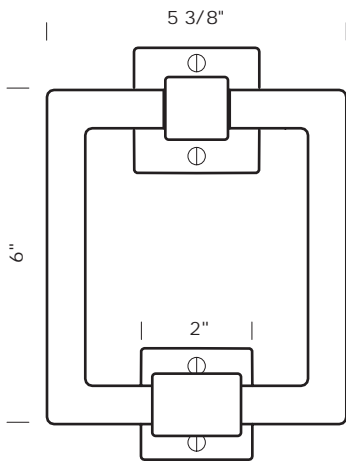

Revised 04/29/10

Illustrations are for demonstration purposes only.

DK-STAR Approx. 6" Star shaped door knocker set with attached star shaped strike plate.

DK-96 Approx. 6" square door knocker set with hub and strike plate.