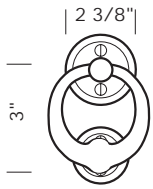

ORDERING INSTRUCTIONS:

Complete Sets: Always provide quantity, item number, and patina.

* Example of order for one 8" Door Knocker.

QTY	ITEM#	PATINA
1	DK-8	S3

SUN VALLEY BRONZE

Revised 04/29/10

Illustrations are for demonstration purposes only.