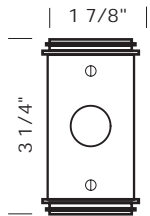

Illustrations are for demonstration purposes only.

Illuminated button available. Please specify.

PROPRIETARY AND CONFIDENTIAL: The information contained in this drawing is the sole property of Sun Valley Bronze. Any reproduction in part or as a whole without the written permission of Sun Valley Bronze is prohibited.

Revised 04/29/10