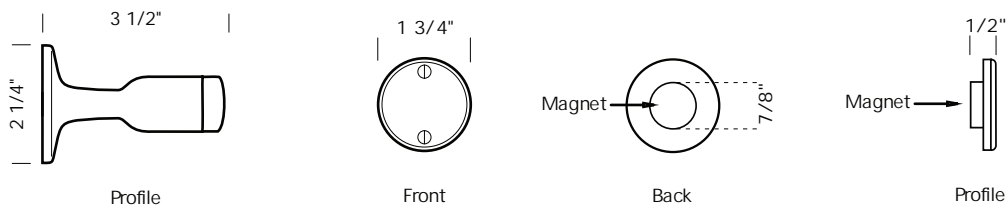

DS-5M 3 1/2" Wall mount magnetic door stop. Includes mounting hardware for wood and masonry floors.