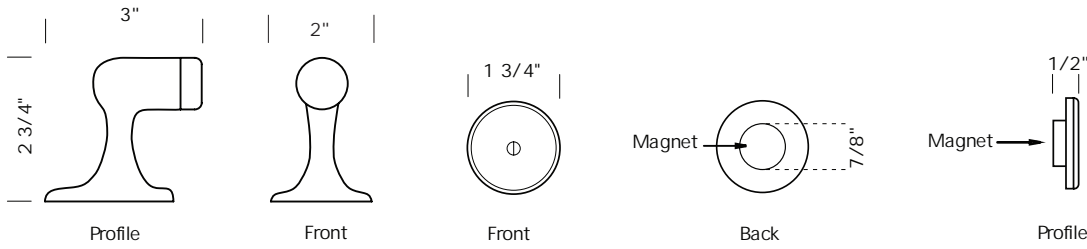

Illustrations are for demonstration purposes only.

DS-2M 2 3/4" Floor mount magnetic door stop. Includes mounting hardware for wood and masonry floors.