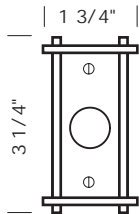

Revised 04/29/10

Illustrations are for demonstration purposes only.

DRB-721 Ridge door bell plate with matching solid brass button.

DRB-741 Hampton door bell plate with matching solid brass button.

DRB-751 Trellis door bell plate with matching solid brass button.