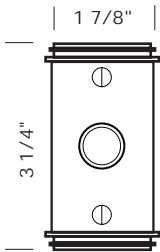

Illustrations are for demonstration purposes only.

Illuminated button available. Please specify.

PROPRIETARY AND CONFIDENTIAL: The information contained in this drawing is the sole property of Sun Valley Bronze. Any reproduction in part or as a whole without the written permission of Sun Valley Bronze is prohibited.

Revised 03/03/11