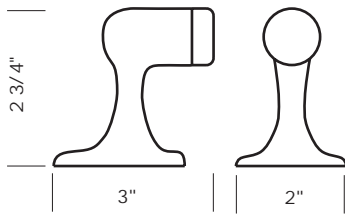

Illustrations are for demonstration purposes only.

PROPRIETARY AND CONFIDENTIAL: The information contained in this drawing is the sole property of Sun Valley Bronze. Any reproduction in part or as a whole without the written permission of Sun Valley Bronze is prohibited.

Revised 04/29/10