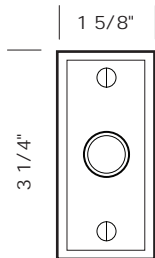

Illustrations are for demonstration purposes only.

Illuminated button available. Please specify.

SUN VALLEY BRONZE

PROPRIETARY AND CONFIDENTIAL: The information contained in this drawing is the sole property of Sun Valley Bronze. Any reproduction in part or as a whole without the written permission of Sun Valley Bronze is prohibited.

Revised 03/03/11