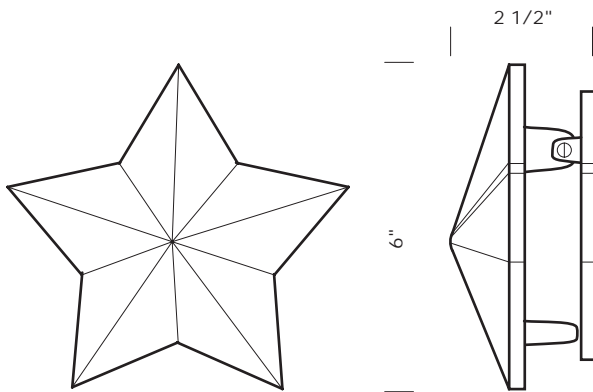

DK-6 6" Door knocker set with hub and strike plate.

DK-8 8" Door knocker set with hub and strike plate.

PROPRIETARY AND CONFIDENTIAL: The information contained in this drawing is the sole property of Sun Valley Bronze. Any reproduction in part or as a whole without the written permission of Sun Valley Bronze is prohibited.

Revised 03/03/11

Illustrations are for demonstration purposes only.

DK-STAR Approx. 6" Star shaped door knocker set with attached star shaped strike plate.

DK-96 Approx. 6" square door knocker set with hub and strike plate.