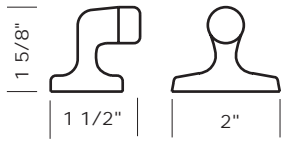

Illustrations are for demonstration purposes only.

DS-1 1 5/8" Floor mount door stop. Includes mounting hardware for wood and masonry floors.