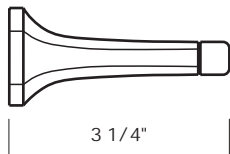

PROPRIETARY AND CONFIDENTIAL: The information contained in this drawing is the sole property of Sun Valley Bronze. Any reproduction in part or as a whole without the written permission of Sun Valley Bronze is prohibited.

Revised 04/29/10