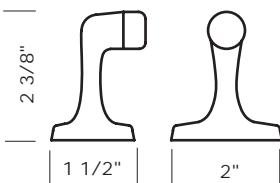

Revised 04/29/10

Illustrations are for demonstration purposes only.

DS-4 2 1/2" Wall mount door stop.

DS-5 3 1/2" Base/wall mount door stop.

DS-5HE 3 1/2" Base/wall mount door stop with hook and eye.

DS-6 2" Floor mount door stop with rubber ring bumper.