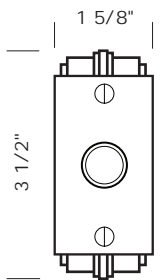

Illuminated button available. Please specify.

PROPRIETARY AND CONFIDENTIAL: The information contained in this drawing is the sole property of Sun Valley Bronze. Any reproduction in part or as a whole without the written permission of Sun Valley Bronze is prohibited.

Revised 03/03/11