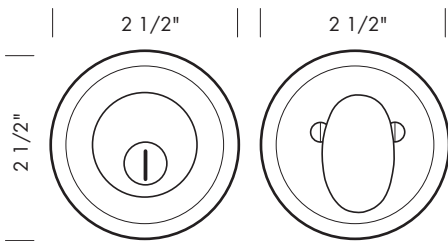

505/508 AUXILIARY DEAD BOLT ENTRY SETS

Illustrations are for demonstration purposes only.

CS-505/508DB
-Complete set with dead bolt and cylinder.
-Single cylinder.
-1 5/8" or 2 1/8" bore.
OR
TS-505/508 DB
-Trim set only. No lock.