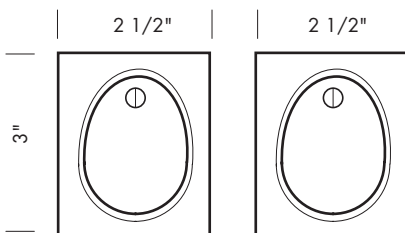

# 9509/9510 AUXILIARY DEAD BOLT ENTRY SETS

Illustrations are for demonstration purposes only.

CS-9509/9510DB  
 -Complete set with dead bolt and cylinder.  
 -Single cylinder.  
 -1 5/8" or 2 1/8" bore.  
 OR  
 TS-9509/9510 DB  
 -Trim set only. No lock.