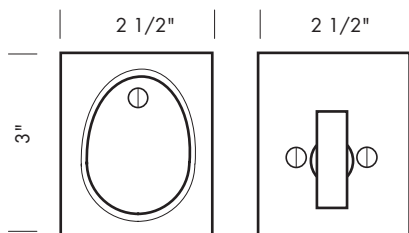

9509/9510 AUXILIARY DEAD BOLT ENTRY SETS

Illustrations are for demonstration purposes only.

CS-9509/9510DB
-Complete set with dead bolt and cylinder.
-Single cylinder.
-1 5/8" or 2 1/8" bore.
OR
TS-9509/9510 DB
-Trim set only. No lock.