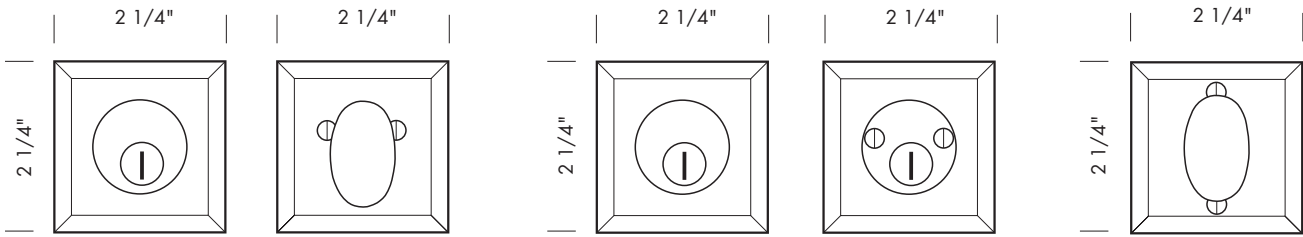

502/503 AUXILIARY DEAD BOLT ENTRY SETS

Illustrations are for demonstration purposes only.

CS-502/503DB

-Complete set with dead bolt and cylinder.

-Single cylinder.

-1 5/8" or 2 1/8" bore.

OR

TS-502/503DB

-Trim set only. No lock.

CS-502DB-DC

-Complete set with dead bolt and cylinders.

-Double cylinder.

-1 5/8" or 2 1/8" bore.

OR

TS-502DB-DC

-Trim set only. No lock.

CS-503DB-PF

-Complete set with dead bolt.

-Patio function.

-1 5/8" bore.

OR

TS-503DB-PF

-Trim set only. No lock.

Complete sets with tubular dead bolt, cylinder(s).

CS-502/503DB Single cylinder. 1 5/8"-2 1/8" door prep.
2 1/4" square exterior plate #DB-502.
2 1/4" square interior plate #DB-503TPC.

CS-502DB-DC Double cylinder. 1 5/8"-2 1/8" door prep.
2 1/4" square exterior plate #DB-502.
2 1/4" square interior plate #DB-502.

CS-503DB-PF Patio function. 1 5/8" door prep.
2 1/4" square interior plate #DB-503TPC.

2 3/8" or 2 3/4" backset standard. Please specify.

Trim sets for tubular dead bolt. No lock or cylinder(s) included.

TS-502/503DB Single cylinder. 1 5/8"-2 1/8" door prep.
2 1/4" square exterior plate #DB-502.
2 1/4" square interior plate #DB-503TPC.

TS-502DB-DC Double cylinder. 1 5/8"-2 1/8" door prep.
2 1/4" square exterior plate #DB-502.
2 1/4" square interior plate #DB-502.

TS-502DB-PF Patio function. 1 5/8" door prep.
2 1/4" square interior plate #DB-503TPC.

Specify manufacturer of lock to be used.

PROPRIETARY AND CONFIDENTIAL: The information contained in this drawing is the sole property of Sun Valley Bronze. Any reproduction in part or as a whole without the written permission of Sun Valley Bronze is prohibited.

Revised 02/10/10