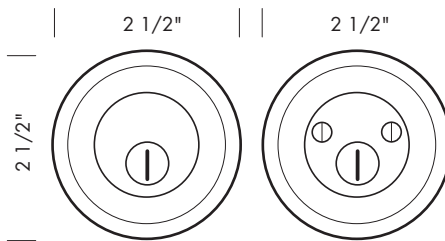

CS-505DB-DC
-Complete set with dead bolt and cylinders.
-Double cylinder.
-1 5/8" or 2 1/8" bore.
OR
TS-505DB-DC
-Trim set only. No lock.