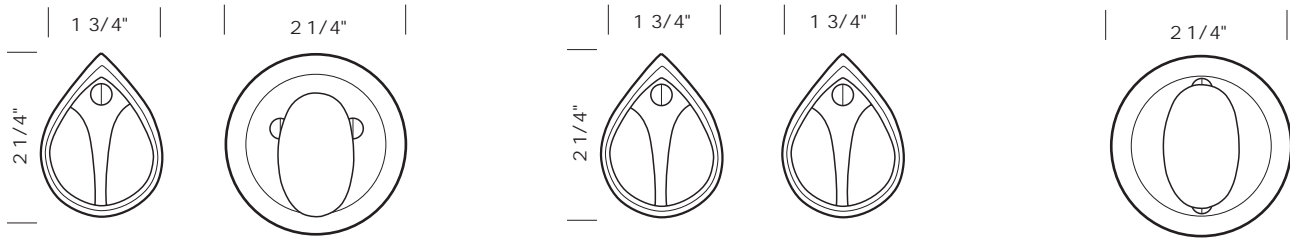

506/507 AUXILIARY DEAD BOLT ENTRY SETS

Illustrations are for demonstration purposes only.

CS-506/507DB
-Complete set with dead bolt and cylinder.
-Single cylinder.
-1 5/8" bore.
OR
TS-506/507DB
-Trim set only. No lock.

CS-506DB-DC
-Complete set with dead bolt and cylinders.
-Double cylinder.
-1 5/8" bore.
OR
TS-506DB-DC
-Trim set only. No lock.

CS-507DB-PF
-Complete set with dead bolt
-Patio function.
-1 5/8" bore.
OR
TS-507DB-PF
-Trim set only. No lock.

Complete sets with tubular dead bolt, cylinder(s).

1. CS-506/507DB Single cylinder. 1 5/8" door prep.
   1 3/4" x 2 1/4" teardrop exterior plate #DB-506.
   2 1/4" round interior plate #DB-507TPC.
2. CS-506DB-DC Double cylinder. 1 5/8" door prep.
   1 3/4" x 2 1/4" teardrop exterior plate #DB-506.
   1 3/4" x 2 1/4" teardrop interior plate #DB-506.
3. CS-507DB-PF Patio function. 1 5/8" door prep.
   2 1/4" round interior plate #DB-507TPC.

2 3/8" or 2 3/4" backset standard. Please specify.

Trim sets for tubular dead bolt. No lock or cylinder(s) included.

1. TS-506/507DB Single cylinder. 1 5/8" door prep.
   1 3/4" x 2 1/4" teardrop exterior plate #DB-506.
   2 1/4" round interior plate #DB-507TPC.
2. TS-506DB-DC Double cylinder. 1 5/8" door prep.
   1 3/4" x 2 1/4" teardrop exterior plate #DB-506.
   1 3/4" x 2 1/4" teardrop interior plate #DB-506.
3. TS-507DB-PF Patio function. 1 5/8" door prep.
   2 1/4" round interior plate #DB-507TPC.

Specify manufacturer of lock to be used.

SUN VALLEY BRONZE

PROPRIETARY AND CONFIDENTIAL: The information contained in this drawing is the sole property of Sun Valley Bronze. Any reproduction in part or as a whole without the written permission of Sun Valley Bronze is prohibited.

Revised 02/15/11