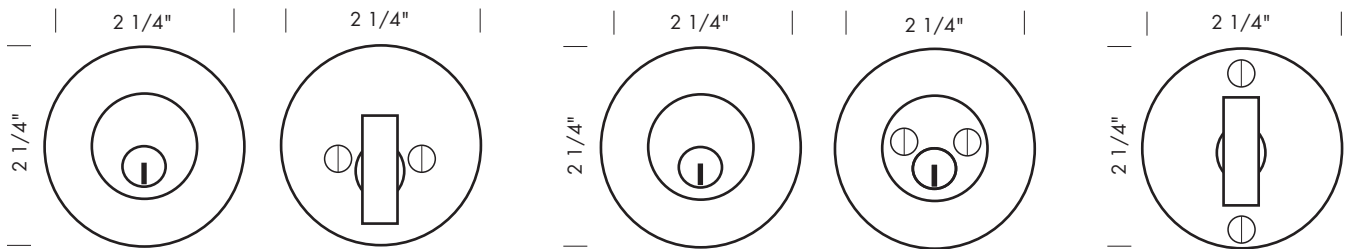

9504/9507 AUXILIARY DEAD BOLT ENTRY SETS

Illustrations are for demonstration purposes only. Note: Depth is overall from face of door when mounted on escutcheon.

CS-9504/9507DB
-Complete set with dead bolt and cylinder.
-Single cylinder.
-1 5/8" or 2 1/8" bore.
OR
TS-9504/9507DB
-Trim set only. No lock.

CS-9504DB-DC
-Complete set with dead bolt and cylinders.
-Double cylinder.
-1 5/8" or 2 1/8" bore.
OR
TS-9504DB-DC
-Trim set only. No lock.

CS-9507DB-PF
-Complete set with dead bolt
-Patio function.
-1 5/8" bore.
OR
TS-9507DB-PF
-Trim set only. No lock.

Complete sets with tubular dead bolt, cylinder(s).

CS-9504/9507DB Single cylinder. 1 5/8"-2 1/8" door prep.
2 1/4" round exterior plate #DB-9504.
2 1/4" round interior plate #DB-9507TPC.

CS-9504DB-DC Double cylinder. 1 5/8"-2 1/8" door prep.
2 1/4" round exterior plate #DB-9504.
2 1/4" round interior plate #DB-9504.

CS-9507DB-PF Patio function. 1 5/8" door prep.
2 1/4" round interior plate #DB-9507TPC.

2 3/8" or 2 3/4" backset standard. Please specify.

*Available with optional key cover. Specify key cover.

Trim sets for tubular dead bolt. No lock or cylinder(s) included.

TS-9504/9507DB Single cylinder. 1 5/8"-2 1/8" door prep.
2 1/4" round exterior plate #DB-9504.
2 1/4" round interior plate #DB-9507TPC.

TS-9504DB-DC Double cylinder. 1 5/8"-2 1/8" door prep.
2 1/4" round exterior plate #DB-9504.
2 1/4" round interior plate #DB-9504.

TS-9507DB-PF Patio function. 1 5/8" door prep.
2 1/4" round interior plate #DB-9507TPC.

Specify manufacturer of lock to be used.

*Available with optional key cover. Specify key cover.

PROPRIETARY AND CONFIDENTIAL: The information contained in this drawing is the sole property of Sun Valley Bronze. Any reproduction in part or as a whole without the written permission of Sun Valley Bronze is prohibited.

Revised 02/10/10