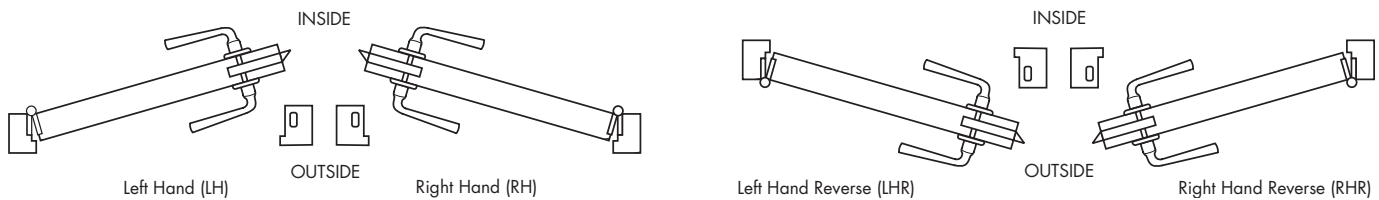

TABLE OF CONTENTS:

400 Series Auxiliary Dead Bolt Sets	Page	6-2
500 Series Auxiliary Dead Bolt Sets	Pages	6-3 – 6-9
900 Series Auxiliary Dead Bolt Sets	Pages	6-10 – 6-12
Ridge Auxiliary Dead Bolt Sets	Page	6-13
Mortise Cylinder Collars	Page	6-14

ORDERING INSTRUCTIONS:

Complete Sets: Always provide quantity, item number, function, patina, backset and door thickness.

*Example of order for 506/507 complete Auxiliary Dead Bolt Set.

QTY	ITEM#/LEVER#	FUNCTION	PATINA	HANDING	BACKSET	THICKNESS
1	CS-506/507DB	Single cylinder	W3	N/A	2 3/4"	1 3/4"

Trim Sets: Always provide quantity, item number, lock manufacturer, model number, and cylinder type, patina, backset, and thickness.

*Example of order for 9502/9503 Trim Only Auxiliary Dead Bolt Set.

QTY	ITEM#/LEVER#	FUNCTION	PATINA	HANDING	BACKSET	THICKNESS
1	TS-9502/9503	Baldwin 8231	S1	N/A	2 3/8"	2"

Custom Sets: See Custom Ordering Instructions in the General Information section at front of binder.

DOOR HANDING GUIDE:

Revised 02/10/10