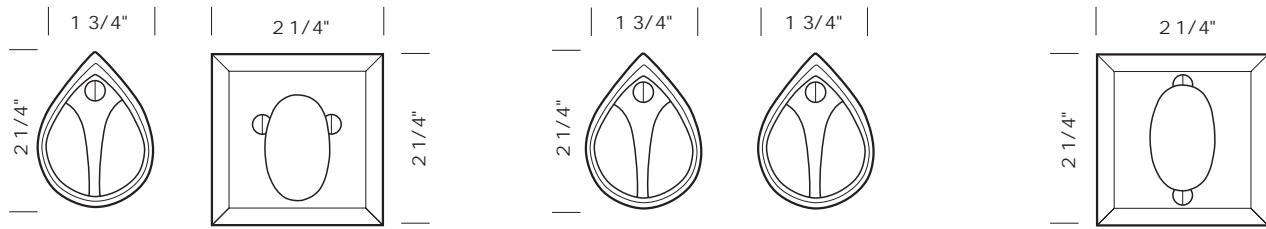

506/503 AUXILIARY DEAD BOLT ENTRY SETS

Illustrations are for demonstration purposes only.

CS-506/503DB
-Complete set with dead bolt and cylinder.
-Single cylinder.
-1 5/8" bore.
OR
TS-506/503 DB
-Trim set only. No lock.

CS-506DB-DC
-Complete set with dead bolt and cylinders.
-Double cylinder.
-1 5/8" bore.
OR
TS-506DB-DC
-Trim set only. No lock.

CS-503DB-PF
-Complete set with dead bolt
-Patio function.
-1 5/8" bore.
OR
TS-503DB-PF
-Trim set only. No lock.

Complete sets with tubular dead bolt, cylinder(s).

CS-506/503DB Single cylinder. 1 5/8" door prep.
1 3/4" x 2 1/4" teardrop exterior plate #DB-506.
2 1/4" square interior plate #DB-503TPC.

CS-506DB-DC Double cylinder. 1 5/8" door prep.
1 3/4" x 2 1/4" teardrop exterior plate #DB-506.
1 3/4" x 2 1/4" teardrop interior plate #DB-506.

CS-503DB-PF Patio function. 1 5/8" door prep.
2 1/4" square interior plate #DB-503-TPC.

2 3/8" or 2 3/4" backset standard. Please specify.

Trim sets for tubular dead bolt. No lock or cylinder(s) included.

TS-506/503DB Single cylinder. 1 5/8" door prep.
1 3/4" x 2 1/4" teardrop exterior plate #DB-506.
2 1/4" square interior plate #DB-503TPC.

TS-506DB-DC Double cylinder. 1 5/8" door prep.
1 3/4" x 2 1/4" teardrop exterior plate #DB-506.
1 3/4" x 2 1/4" teardrop interior plate #DB-506.

TS-503DB-PF Patio function. 1 5/8" door prep.
2 1/4" square interior plate #DB-503TPC.

Specify manufacturer of lock to be used.

PROPRIETARY AND CONFIDENTIAL: The information contained in this drawing is the sole property of Sun Valley Bronze. Any reproduction in part or as a whole without the written permission of Sun Valley Bronze is prohibited.

Revised 02/15/11