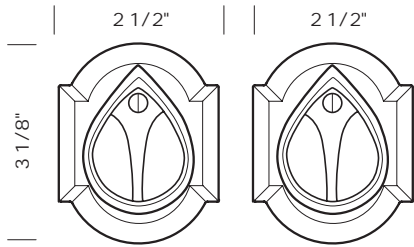

A 402/A 403 AUXILIARY DEAD BOLT ENTRY SETS

Illustrations are for demonstration purposes only.

CSA 402/A 403DB
 -Complete set with dead bolt and cylinder.
 -Single cylinder.
 -1 5/8" or 2 1/8" bore.
 OR
 TSA 402/A 403 DB
 -Trim set only. No lock.

CS-A 402DB-DC
 -Complete set with dead bolt and cylinders.
 -Double cylinder.
 -1 5/8" or 2 1/8" bore.
 OR
 TSA 402DB-DC
 -Trim set only. No lock.

CSA 403DB-PF
 -Complete set with dead bolt
 -Patio function.
 -1 5/8" bore.
 OR
 TSA 403DB-PF
 -Trim set only. No lock.

Complete sets with tubular dead bolt, cylinder(s).

- CSA 402/A 403DB Single cylinder. 1 5/8" - 2 1/8" door prep.
 2 1/2" x 3 1/8" arch exterior plate #DBA 402.
 2 1/2" x 3 1/8" arch interior plate #DBA 403TPC
- CS-A 402DB-DC Double cylinder. 1 5/8" - 2 1/8" door prep.
 2 1/2" x 3 1/8" arch exterior plate #DBA 402.
 2 1/2" x 3 1/8" arch interior plate #DBA 402.
- CSA 403DB-PF Patio function. 1 5/8" door prep.
 2 1/2" x 3 1/8" arch interior plate #DBA 403TPC.
- 2 3/8" or 2 3/4" backset standard. Please specify.