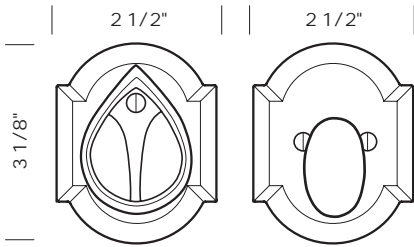

A 402/A 403 AUXILIARY DEAD BOLT ENTRY SETS

Illustrations are for demonstration purposes only.

CSA 402/A 403DB
 -Complete set with dead bolt and cylinder.
 -Single cylinder.
 -1 5/8" or 2 1/8" bore.
 OR
 TSA 402/A 403 DB
 -Trim set only. No lock.

CS-A 402DB-DC
 -Complete set with dead bolt and cylinders.
 -Double cylinder.
 -1 5/8" or 2 1/8" bore.
 OR
 TSA 402DB-DC
 -Trim set only. No lock.

CSA 403DB-PF
 -Complete set with dead bolt
 -Patio function.
 -1 5/8" bore.
 OR
 TSA 403DB-PF
 -Trim set only. No lock.

Complete sets with tubular dead bolt, cylinder(s).

- CSA 402/A 403DB Single cylinder. 1 5/8" - 2 1/8" door prep.
 2 1/2" x 3 1/8" arch exterior plate #DBA 402.
 2 1/2" x 3 1/8" arch interior plate #DBA 403TPC
- CS-A 402DB-DC Double cylinder. 1 5/8" - 2 1/8" door prep.
 2 1/2" x 3 1/8" arch exterior plate #DBA 402.
 2 1/2" x 3 1/8" arch interior plate #DBA 402.
- CSA 403DB-PF Patio function. 1 5/8" door prep.
 2 1/2" x 3 1/8" arch interior plate #DBA 403TPC.
- 2 3/8" or 2 3/4" backset standard. Please specify.