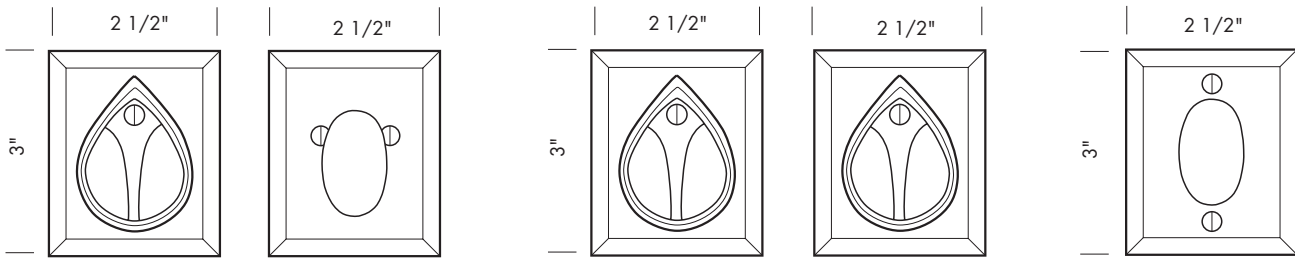

509/510 AUXILIARY DEAD BOLT ENTRY SETS

Illustrations are for demonstration purposes only.

CS-509/510DB
-Complete set with dead bolt and cylinder.
-Single cylinder.
-1 5/8" or 2 1/8" bore.
OR
TS-509/510DB
-Trim set only. No lock.

CS-509DB-DC
-Complete set with dead bolt and cylinders.
-Double cylinder.
-1 5/8" or 2 1/8" bore.
OR
TS-509DB-DC
-Trim set only. No lock.

CS-510DB-PF
-Complete set with dead bolt.
-Patio function.
-1 5/8" or 2 1/8" bore.
OR
TS-510DB-PF
-Trim set only. No lock.

Complete sets with tubular dead bolt, cylinder(s).

1. CS-509/510DB Single cylinder. 1 5/8"-2 1/8" door prep.
   2 1/2" x 3" rectangular exterior plate #DB-509KC.
   2 1/2" x 3" rectangular interior plate #DB-510TPC.
2. CS-509DB-DC Double cylinder. 1 5/8"-2 1/8" door prep.
   2 1/2" x 3" rectangular exterior plate #DB-509KC.
   2 1/2" x 3" rectangular interior plate #DB-509KC.
3. CS-510DB-PF Patio function. 1 5/8"-2 1/8" door prep.
   2 1/2" square interior plate #DB-510-TPC.

2 3/8" or 2 3/4" backset standard. Please specify.

Trim sets for tubular dead bolt. No lock or cylinder(s) included.

1. TS-509/510DB Single cylinder. 1 5/8"-2 1/8" door prep.
   2 1/2" x 3" rectangular exterior plate #DB-509KC.
   2 1/2" x 3" rectangular interior plate #DB-510TPC.
2. TS-509DB-DC Double cylinder. 1 5/8"-2 1/8" door prep.
   2 1/2" x 3" rectangular exterior plate #DB-509KC.
   2 1/2" x 3" rectangular interior plate #DB-509KC.
3. TS-510DB-PF Patio function. 1 5/8"-2 1/8" door prep.
   2 1/2" square interior plate #DB-510TPC.

Specify manufacturer of lock to be used.

PROPRIETARY AND CONFIDENTIAL: The information contained in this drawing is the sole property of Sun Valley Bronze. Any reproduction in part or as a whole without the written permission of Sun Valley Bronze is prohibited. Revised 02/10/10