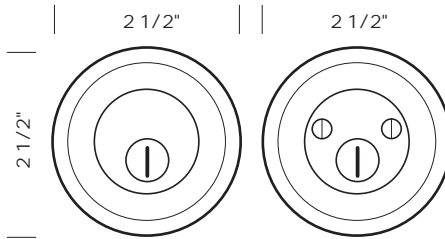

Revised 02/15/11

505/508 AUXILIARY DEAD BOLT ENTRY SETS

Illustrations are for demonstration purposes only.

CS-505/508DB
 -Complete set with dead bolt and cylinder.
 -Single cylinder.
 -1 5/8" or 2 1/8" bore.
 OR
 TS-505/508 DB
 -Trim set only. No lock.