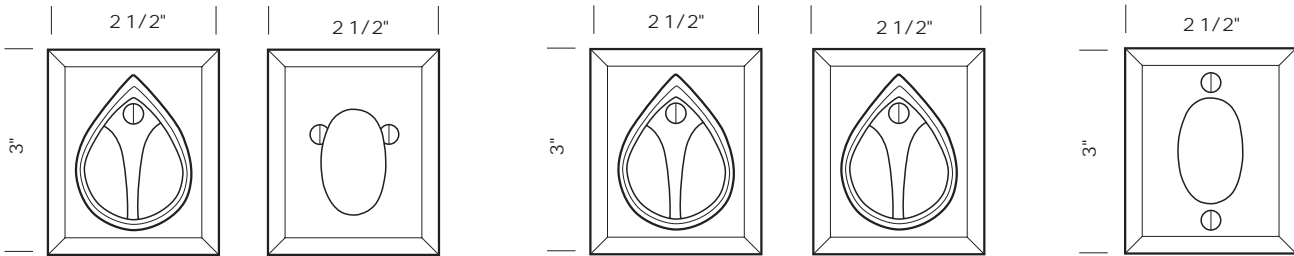

509/510 AUXILIARY DEAD BOLT ENTRY SETS

Illustrations are for demonstration purposes only.

CS-509/510DB

-Complete set with dead bolt and cylinder.
-Single cylinder.
-1 5/8" or 2 1/8" bore.
OR
TS-509/510DB
-Trim set only. No lock.

CS-509DB-DC

-Complete set with dead bolt and cylinders.
-Double cylinder.
-1 5/8" or 2 1/8" bore.
OR
TS-509DB-DC
-Trim set only. No lock.

CS-510DB-PF

-Complete set with dead bolt
-Patio function.
-1 5/8" or 2 1/8" bore.
OR
TS-510DB-PF
-Trim set only. No lock.

Complete sets with tubular dead bolt, cylinder(s).

1. CS-509/510DB Single cylinder. 1 5/8"-2 1/8" door prep.
   2 1/2" x 3" rectangular exterior plate #DB-509KC.
   2 1/2" x 3" rectangular interior plate #DB-510TPC.
2. CS-509DB-DC Double cylinder. 1 5/8"-2 1/8" door prep.
   2 1/2" x 3" rectangular exterior plate #DB-509KC.
   2 1/2" x 3" rectangular interior plate #DB-509KC.
3. CS-510DB-PF Patio function. 1 5/8"-2 1/8" door prep.
   2 1/2" x 3" rectangular interior plate #DB-510-TPC.

2 3/8" or 2 3/4" backset standard. Please specify.

Trim sets for tubular dead bolt. No lock or cylinder(s) included.

1. TS-509/510DB Single cylinder. 1 5/8"-2 1/8" door prep.
   2 1/2" x 3" rectangular exterior plate #DB-509KC.
   2 1/2" x 3" rectangular interior plate #DB-510TPC.
2. TS-509DB-DC Double cylinder. 1 5/8"-2 1/8" door prep.
   2 1/2" x 3" rectangular exterior plate #DB-509KC.
   2 1/2" x 3" rectangular interior plate #DB-509KC.
3. TS-510DB-PF Patio function. 1 5/8"-2 1/8" door prep.
   2 1/2" x 3" rectangular interior plate #DB-510TPC.

Specify manufacturer of lock to be used.

PROPRIETARY AND CONFIDENTIAL: The information contained in this drawing is the sole property of Sun Valley Bronze. Any reproduction in part or as a whole without the written permission of Sun Valley Bronze is prohibited.

Revised 02/15/11