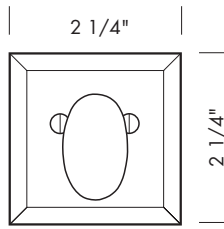

CS-506DB-DC

-Complete set with dead bolt and cylinders.

-Double cylinder.

-1 5/8" bore.

OR

TS-506DB-DC

-Trim set only. No lock.