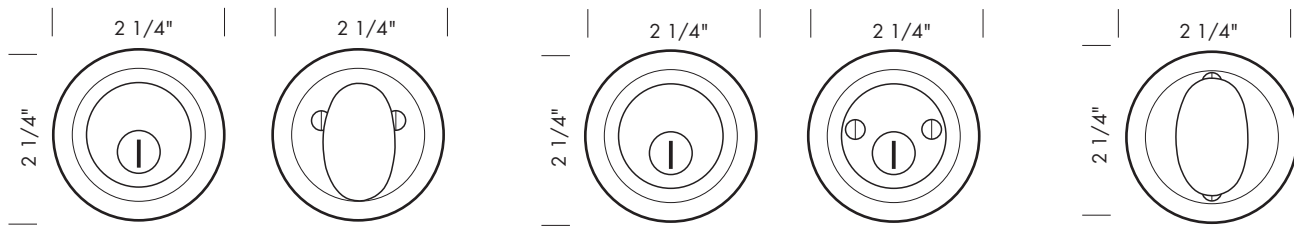

504/507 AUXILIARY DEAD BOLT ENTRY SETS

Illustrations are for demonstration purposes only.

CS-504/507DB

-Complete set with dead bolt and cylinder.

-Single cylinder.

-1 5/8" or 2 1/8" bore.

OR

TS-504/507DB

-Trim set only. No lock.

CS-504DB-DC

-Complete set with dead bolt and cylinders.

-Double cylinder.

-1 5/8" or 2 1/8" bore.

OR

TS-504DB-DC

-Trim set only. No lock.

CS-507DB-PF

-Complete set with dead bolt.

-Patio function.

-1 5/8" bore.

OR

TS-507DB-PF

-Trim set only. No lock.

Complete sets with tubular dead bolt, cylinder(s).

CS-504/507DB Single cylinder. 1 5/8"-2 1/8" door prep.
2 1/4" round exterior plate #DB-504.
2 1/4" round interior plate #DB-507TPC.

CS-504DB-DC Double cylinder. 1 5/8"-2 1/8" door prep.
2 1/4" round exterior plate #DB-504.
2 1/4" round interior plate #DB-504.

CS-507DB-PF Patio function. 1 5/8" door prep.
2 1/4" round interior plate #DB-507TPC.

2 3/8" or 2 3/4" backset standard. Please specify.

Trim sets for tubular dead bolt. No lock or cylinder(s) included.

TS-504/507DB Single cylinder. 1 5/8"-2 1/8" door prep.
2 1/4" round exterior plate #DB-504.
2 1/4" round interior plate #DB-507TPC.

TS-504DB-DC Double cylinder. 1 5/8"-2 1/8" door prep.
2 1/4" round exterior plate #DB-504.
2 1/4" round interior plate #DB-504.

TS-507DB-PF Patio function. 1 5/8" door prep.
2 1/4" round interior plate #DB-507TPC.

Specify manufacturer of lock to be used.

PROPRIETARY AND CONFIDENTIAL: The information contained in this drawing is the sole property of Sun Valley Bronze. Any reproduction in part or as a whole without the written permission of Sun Valley Bronze is prohibited.

Revised 02/10/10