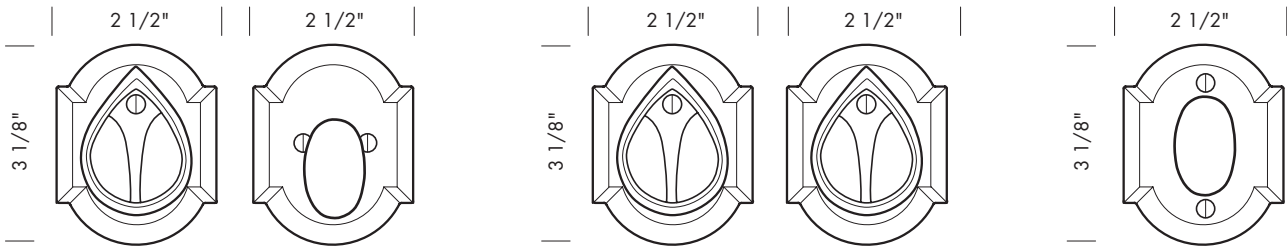

# A402/A403 AUXILIARY DEAD BOLT ENTRY SETS

Illustrations are for demonstration purposes only.

CS-A402/A403DB  
 -Complete set with dead bolt and cylinder.  
 -Single cylinder.  
 -1 5/8" or 2 1/8" bore.  
 OR  
 TS-A402/A403 DB  
 -Trim set only. No lock.