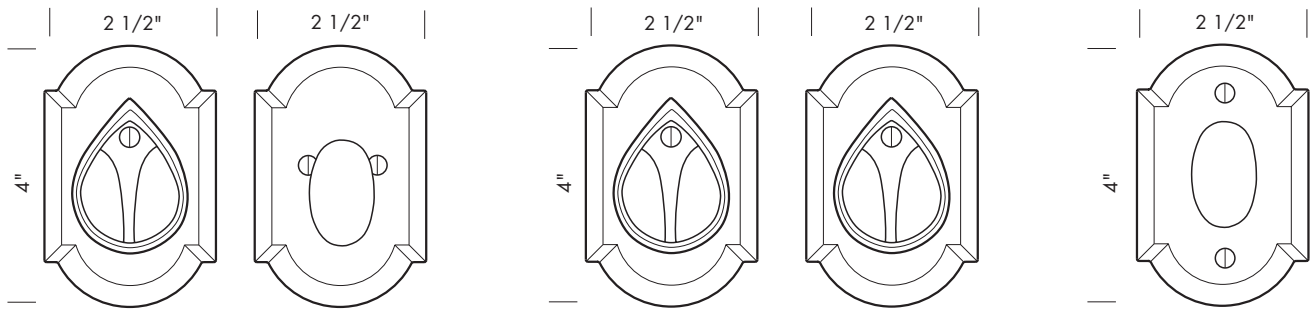

A509/A510 AUXILIARY DEAD BOLT ENTRY SETS

Illustrations are for demonstration purposes only.

CS-A509/A510DB

- -Complete set with dead bolt and cylinder.
- -Single cylinder.
- -1 5/8" or 2 1/8" bore.
- OR
- TS-A509/A510DB
- -Trim set only. No lock.

CS-A509DB-DC

- -Complete set with dead bolt and cylinders.
- -Double cylinder.
- -1 5/8" or 2 1/8" bore.
- OR
- TS-A509DB-DC
- -Trim set only. No lock.

CS-A510DB-PF

- -Complete set with dead bolt
- -Patio function.
- -1 5/8" or 2 1/8" bore.
- OR
- TS-A510DB-PF
- -Trim set only. No lock.

Complete sets with tubular dead bolt, cylinder(s).

1. CS-A509/A510DB Single cylinder. 1 5/8"-2 1/8" door prep.
   2 1/2" x 4" arch exterior plate #DB-A509KC.
   2 1/2" x 4" arch interior plate #DB-A510TPC.
2. CS-A509DB-DC Double cylinder. 1 5/8"-2 1/8" door prep.
   2 1/2" x 4" arch exterior plate #DB-A509KC.
   2 1/2" x 4" arch interior plate #DB-A509KC.
3. CS-A510DB-PF Patio function. 1 5/8"-2 1/8" door prep.
   2 1/2" x 4" arch interior plate #DB-A510TPC.
4. 2 3/8" or 2 3/4" backset standard. Please specify.

Trim sets for tubular dead bolt. No lock or cylinder(s) included.

1. TS-A509/A510DB Single cylinder. 1 5/8"-2 1/8" door prep.
   2 1/2" x 4" arch exterior plate #DB-A509KC.
   2 1/2" x 4" arch interior plate #DB-A510TPC.
2. TS-A509DB-DC Double cylinder. 1 5/8"-2 1/8" door prep.
   2 1/2" x 4" arch exterior plate #DB-A509KC.
   2 1/2" x 4" arch interior plate #DB-A509KC.
3. TS-A510DB-PF Patio function. 1 5/8"-2 1/8" door prep.
   2 1/2" x 4" arch interior plate #DB-A510TPC.

Specify manufacturer of lock to be used.

PROPRIETARY AND CONFIDENTIAL: The information contained in this drawing is the sole property of Sun Valley Bronze. Any reproduction in part or as a whole without the written permission of Sun Valley Bronze is prohibited.

Revised 02/10/10