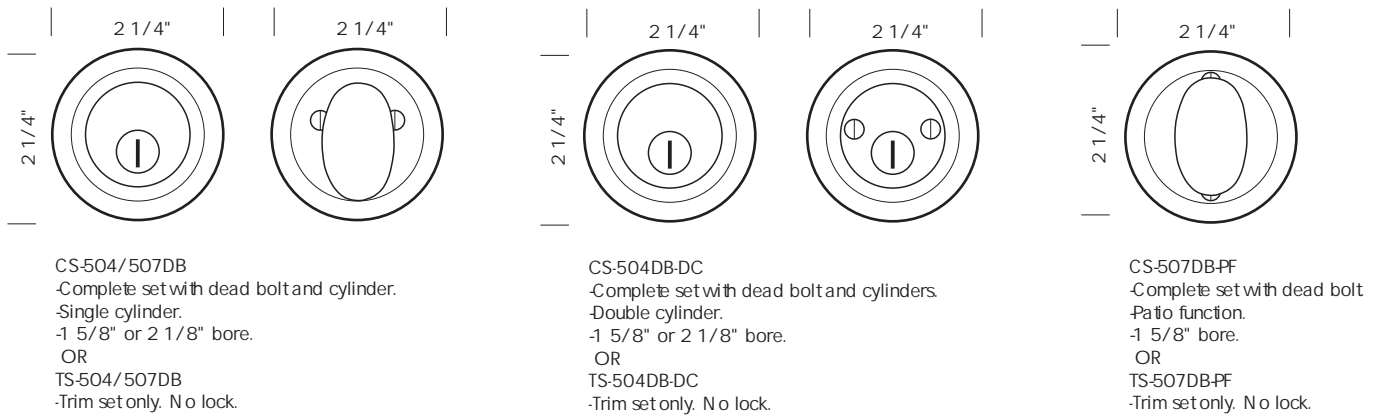

504/507 AUXILIARY DEAD BOLT ENTRY SETS

Illustrations are for demonstration purposes only.

Complete sets with tubular dead bolt, cylinder(s).

1. CS-504/507DB Single cylinder. 1 5/8"-2 1/8" door prep.
   2 1/4" round exterior plate #DB-504.
   2 1/4" round interior plate #DB-507TPC.
2. CS-504DB-DC Double cylinder. 1 5/8"-2 1/8" door prep.
   2 1/4" round exterior plate #DB-504.
   2 1/4" round interior plate #DB-504.
3. CS-507DB-PF Patio function. 1 5/8" door prep.
   2 1/4" round interior plate #DB-507TPC.

2 3/8" or 2 3/4" backset standard. Please specify.

Trim sets for tubular dead bolt. No lock or cylinder(s) included.

1. TS-504/507DB Single cylinder. 1 5/8"-2 1/8" door prep.
   2 1/4" round exterior plate #DB-504.
   2 1/4" round interior plate #DB-507TPC.
2. TS-504DB-DC Double cylinder. 1 5/8"-2 1/8" door prep.
   2 1/4" round exterior plate #DB-504.
   2 1/4" round interior plate #DB-504.
3. TS-507DB-PF Patio function. 1 5/8" door prep.
   2 1/4" round interior plate #DB-507TPC.

Specify manufacturer of lock to be used.

SUN VALLEY BRONZE

PROPRIETARY AND CONFIDENTIAL: The information contained in this drawing is the sole property of Sun Valley Bronze. Any reproduction in part or as a whole without the written permission of Sun Valley Bronze is prohibited.

Revised 02/15/11