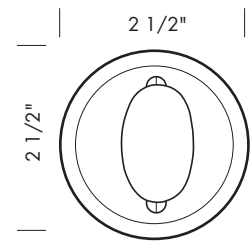

CS-508DB-PF
-Complete set with dead bolt.
-Patio function.
-1 5/8" bore.
OR
TS-508DB-PF
-Trim set only. No lock.

Complete sets with tubular dead bolt, cylinder(s).

1. CS-505/508DB Single cylinder. 1 5/8"-2 1/8" door prep.
   2 1/2" round exterior plate #DB-505.
   2 1/2" round interior plate #DB-508TPC
2. CS-505DB-DC Double cylinder. 1 5/8"-2 1/8" door prep.
   2 1/2" round exterior plate #DB-505.
   2 1/2" round interior plate #DB-505.
3. CS-508DB-PF Patio function. 1 5/8" door prep.
   2 1/2" round interior plate #DB-508TPC.

Trim sets for tubular dead bolt. No lock or cylinder(s) included.

Trim sets for tubular dead bolt. No lock or cylinder(s) included.

1. TS-505/508DB Single cylinder. 1 5/8"-2 1/8" door prep.
   2 1/2" round exterior plate #DB-505.
   2 1/2" round interior plate #DB-508TPC
2. TS-505DB-DC Double cylinder. 1 5/8"-2 1/8" door prep.
   2 1/2" round exterior plate #DB-505.
   2 1/2" round interior plate #DB-505.
3. TS-508DB-PF Patio function. 1 5/8" door prep.
   2 1/2" round interior plate #DB-508TPC.

Specify manufacturer of lock to be used.

SUN VALLEY BRONZE

PROPRIETARY AND CONFIDENTIAL: The information contained in this drawing is the sole property of Sun Valley Bronze. Any reproduction in part or as a whole without the written permission of Sun Valley Bronze is prohibited.

Revised 02/10/10