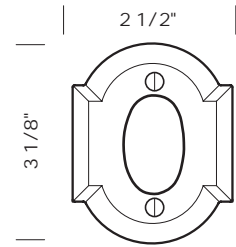

A 402/A 403 AUXILIARY DEAD BOLT ENTRY SETS

Illustrations are for demonstration purposes only.

CSA 402/A 403DB
 -Complete set with dead bolt and cylinder.
 -Single cylinder.
 -1 5/8" or 2 1/8" bore.
 OR
 TSA 402/A 403 DB
 -Trim set only. No lock.

CS-A 402DB-DC
 -Complete set with dead bolt and cylinders.
 -Double cylinder.
 -1 5/8" or 2 1/8" bore.
 OR
 TSA 402DB-DC
 -Trim set only. No lock.

CSA 403DB-PF
 -Complete set with dead bolt
 -Patio function.
 -1 5/8" bore.
 OR
 TSA 403DB-PF
 -Trim set only. No lock.

Complete sets with tubular dead bolt, cylinder(s).

- CSA 402/A 403DB Single cylinder. 1 5/8" - 2 1/8" door prep.
 2 1/2" x 3 1/8" arch exterior plate #DBA 402.
 2 1/2" x 3 1/8" arch interior plate #DBA 403TPC
- CS-A 402DB-DC Double cylinder. 1 5/8" - 2 1/8" door prep.
 2 1/2" x 3 1/8" arch exterior plate #DBA 402.
 2 1/2" x 3 1/8" arch interior plate #DBA 402.
- CSA 403DB-PF Patio function. 1 5/8" door prep.
 2 1/2" x 3 1/8" arch interior plate #DBA 403TPC.
- 2 3/8" or 2 3/4" backset standard. Please specify.