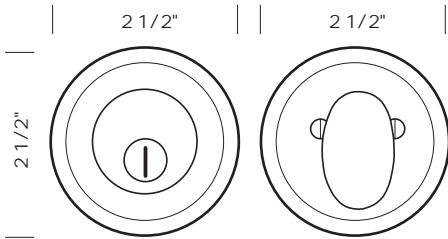

505/508 AUXILIARY DEAD BOLT ENTRY SETS

Illustrations are for demonstration purposes only.

CS-505/508DB
-Complete set with dead bolt and cylinder.
-Single cylinder.
-1 5/8" or 2 1/8" bore.
OR
TS-505/508 DB
-Trim set only. No lock.