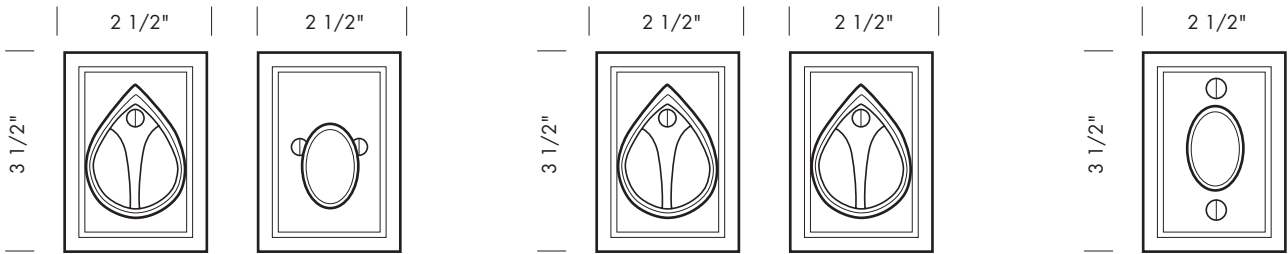

511/512 RIDGE AUXILIARY DEAD BOLT ENTRY SETS

Illustrations are for demonstration purposes only.

CS-511/512DB
-Complete set with dead bolt and cylinder.
-Single cylinder.
-1 5/8" or 2 1/8" bore.
OR
TS-511/512DB
-Trim set only. No lock.

CS-511DB-DC
-Complete set with dead bolt and cylinders.
-Double cylinder.
-1 5/8" or 2 1/8" bore.
OR
TS-511DB-DC
-Trim set only. No lock.

CS-512DB-PF
-Complete set with dead bolt
-Patio function.
-1 5/8" bore.
OR
TS-512DB-PF
-Trim set only. No lock.

Complete sets with tubular dead bolt, cylinder(s).

1. CS-511/512DB Single cylinder. 1 5/8"-2 1/8" door prep.
   2 1/2" x 3 1/2" ridge exterior plate #DB-511.
   2 1/2" x 3 1/2" ridge interior plate #DB-512TPC
2. CS-511/512DB-DC Double cylinder. 1 5/8"-2 1/8" door prep.
   2 1/2" x 3 1/2" ridge exterior plate #DB-511.
   2 1/2" x 3 1/2" ridge interior plate #DB-511.
3. CS-512DB-PF Patio function. 1 5/8" door prep.
   2 1/2" x 3 1/2" ridge interior plate #DB-512TPC.

2 3/8" or 2 3/4" backset standard. Please specify.

Trim sets for tubular dead bolt. No lock or cylinder(s) included.

1. TS-511/512DB Single cylinder. 1 5/8"-2 1/8" door prep.
   2 1/2" x 3 1/2" ridge exterior plate #DB-511.
   2 1/2" x 3 1/2" ridge interior plate #DB-512TPC
2. TS-511/512DB-DC Double cylinder. 1 5/8"-2 1/8" door prep.
   2 1/2" x 3 1/2" ridge exterior plate #DB-511.
   2 1/2" x 3 1/2" ridge interior plate #DB-511.
3. TS-511/512DB-PF Patio function. 1 5/8" door prep.
   2 1/2" x 3 1/2" ridge interior plate #DB-512TPC.

Specify manufacturer of lock to be used.

SUN VALLEY BRONZE

PROPRIETARY AND CONFIDENTIAL: The information contained in this drawing is the sole property of Sun Valley Bronze. Any reproduction in part or as a whole without the written permission of Sun Valley Bronze is prohibited.

Revised 02/10/10