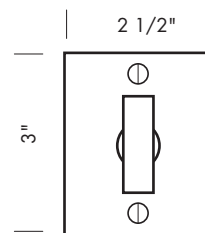

CS-9510DB-PF
-Complete set with dead bolt.
-Patio function.
-1 5/8" bore.
OR
TS-9510DB-PF
-Trim set only. No lock.

Complete sets with tubular dead bolt, cylinder(s).

CS-9509/9510DB Single cylinder. 1 5/8"-2 1/8" door prep.
2 1/2" x 3" exterior plate #DB-9509.
2 1/2" x 3" interior plate #DB-9510TPC

CS-9509DB-DC Double cylinder. 1 5/8"-2 1/8" door prep.
2 1/2" x 3" exterior plate #DB-9509.
2 1/2" x 3" interior plate #DB-9509.

CS-9510DB-PF Patio function. 1 5/8" door prep.
2 1/2" x 3" interior plate #DB-9510TPC.

2 3/8" or 2 3/4" backset standard. Please specify.

Trim sets for tubular dead bolt. No lock or cylinder(s) included.

TS-9509/9510DB Single cylinder. 1 5/8"-2 1/8" door prep.
2 1/2" x 3" exterior plate #DB-9509.
2 1/2" x 3" interior plate #DB-9510TPC

TS-9509DB-DC Double cylinder. 1 5/8"-2 1/8" door prep.
2 1/2" x 3" exterior plate #DB-9509.
2 1/2" x 3" interior plate #DB-9509.

TS-9510DB-PF Patio function. 1 5/8" door prep.
2 1/2" x 3" interior plate #DB-9510TPC.

Specify manufacturer of lock to be used.

PROPRIETARY AND CONFIDENTIAL: The information contained in this drawing is the sole property of Sun Valley Bronze. Any reproduction in part or as a whole without the written permission of Sun Valley Bronze is prohibited.

Revised 02/10/10