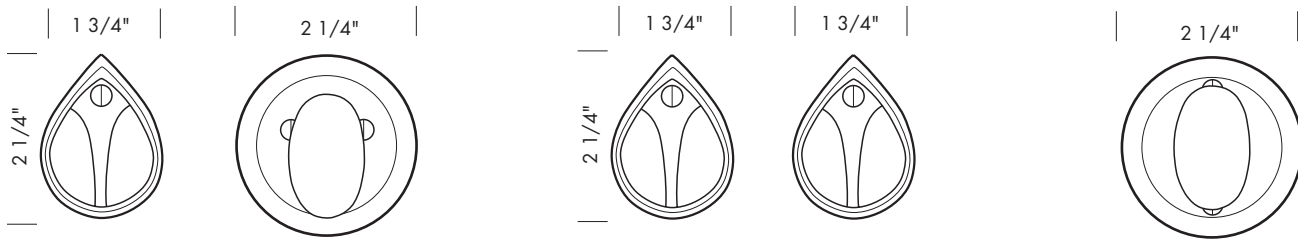

506/507 AUXILIARY DEAD BOLT ENTRY SETS

Illustrations are for demonstration purposes only.

CS-506/507DB
-Complete set with dead bolt and cylinder.
-Single cylinder.
-1 5/8" bore.
OR
TS-506/507DB
-Trim set only. No lock.

CS-506DB-DC
-Complete set with dead bolt and cylinders.
-Double cylinder.
-1 5/8" bore.
OR
TS-506DB-DC
-Trim set only. No lock.

CS-507DB-PF
-Complete set with dead bolt.
-Patio function.
-1 5/8" bore.
OR
TS-507DB-PF
-Trim set only. No lock.

Complete sets with tubular dead bolt, cylinder(s).

CS-506/507DB Single cylinder. 1 5/8" door prep.
1 3/4" x 2 1/4" teardrop exterior plate #DB-506.
2 1/4" round interior plate #DB-507TPC.

CS-506DB-DC Double cylinder. 1 5/8" door prep.
1 3/4" x 2 1/4" teardrop exterior plate #DB-506.
1 3/4" x 2 1/4" teardrop interior plate #DB-506.

CS-507DB-PF Patio function. 1 5/8" door prep.
2 1/4" round interior plate #DB-507TPC.

2 3/8" or 2 3/4" backset standard. Please specify.

Trim sets for tubular dead bolt. No lock or cylinder(s) included.

TS-506/507DB Single cylinder. 1 5/8" door prep.
1 3/4" x 2 1/4" teardrop exterior plate #DB-506.
2 1/4" round interior plate #DB-507TPC.

TS-506DB-DC Double cylinder. 1 5/8" door prep.
1 3/4" x 2 1/4" teardrop exterior plate #DB-506.
1 3/4" x 2 1/4" teardrop interior plate #DB-506.

TS-507DB-PF Patio function. 1 5/8" door prep.
2 1/4" round interior plate #DB-507TPC.

Specify manufacturer of lock to be used.

SUN VALLEY BRONZE

PROPRIETARY AND CONFIDENTIAL: The information contained in this drawing is the sole property of Sun Valley Bronze. Any reproduction in part or as a whole without the written permission of Sun Valley Bronze is prohibited. Revised 02/10/10