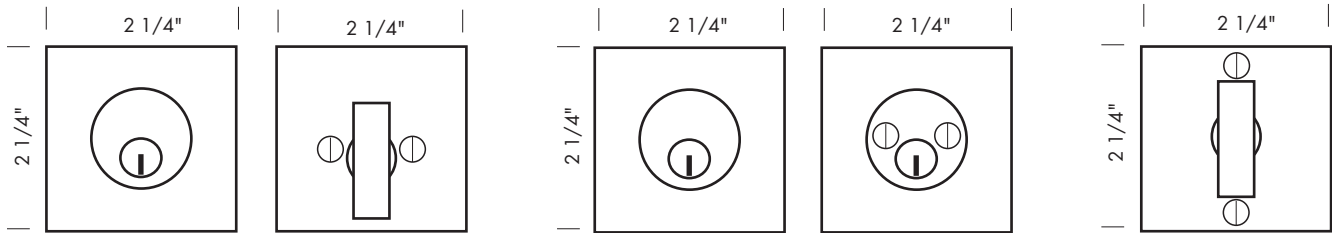

9502/9503 AUXILIARY DEAD BOLT ENTRY SETS

Illustrations are for demonstration purposes only. Note: Depth is overall from face of door when mounted on escutcheon.

CS-9502/9503DB
-Complete set with dead bolt and cylinder.
-Single cylinder.
-1 5/8" or 2 1/8" bore.
OR
TS-9502/9503DB
-Trim set only. No lock.

CS-9502DB-DC
-Complete set with dead bolt and cylinders.
-Double cylinder.
-1 5/8" or 2 1/8" bore.
OR
TS-9502DB-DC
-Trim set only. No lock.

CS-9503DB-PF
-Complete set with dead bolt
-Patio function.
-1 5/8" bore.
OR
TS-9503DB-PF
-Trim set only. No lock.

Complete sets with tubular dead bolt, cylinder(s).

1. CS-9502/9503DB Single cylinder. 1 5/8"-2 1/8" door prep.
   2 1/4" square exterior plate #DB-9502.
   2 1/4" square interior plate #DB-9503-TPC.
2. CS-9502DB-DC Double cylinder. 1 5/8"-2 1/8" door prep.
   2 1/4" square exterior plate #DB-9502.
   2 1/4" square interior plate #DB-9502.
3. CS-9503DB-PF Patio function. 1 5/8" door prep.
   2 1/4" square interior plate #DB-9503-TPC.

2 3/8" or 2 3/4" backset standard. Please specify.

Trim sets for tubular dead bolt. No lock or cylinder(s) included.

1. TS-9502/9503DB Single cylinder. 1 5/8"-2 1/8" door prep.
   2 1/4" square exterior plate #DB-9502.
   2 1/4" square interior plate #DB-9503-TPC.
2. TS-9502DB-DC Double cylinder. 1 5/8"-2 1/8" door prep.
   2 1/4" square exterior plate #DB-9502.
   2 1/4" square interior plate #DB-9502.
3. TS-9503DB-PF Patio function. 1 5/8" door prep.
   2 1/4" square interior plate #DB-9503-TPC.

Specify manufacturer of lock to be used.

PROPRIETARY AND CONFIDENTIAL: The information contained in this drawing is the sole property of Sun Valley Bronze. Any reproduction in part or as a whole without the written permission of Sun Valley Bronze is prohibited.

Revised 02/10/10