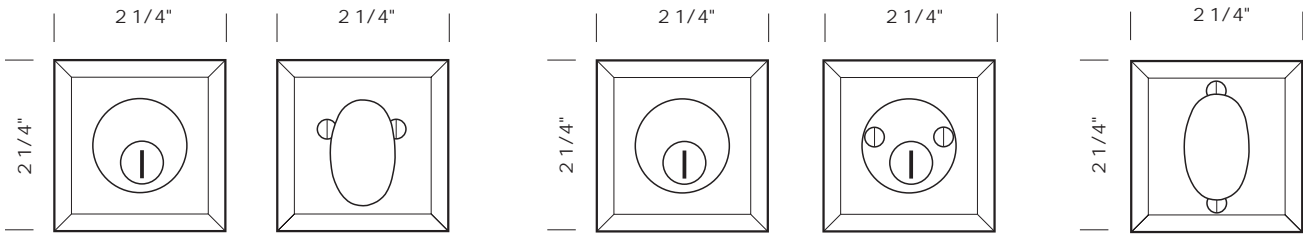

502/503 AUXILIARY DEAD BOLT ENTRY SETS

Illustrations are for demonstration purposes only.

CS-502/503DB

-Complete set with dead bolt and cylinder.

-Single cylinder.

-1 5/8" or 2 1/8" bore.

OR

TS-502/503DB

-Trim set only. No lock.

CS-502DB-DC

-Complete set with dead bolt and cylinders.

-Double cylinder.

-1 5/8" or 2 1/8" bore.

OR

TS-502DB-DC

-Trim set only. No lock.

CS-503DB-PF

-Complete set with dead bolt

-Patio function.

-1 5/8" bore.

OR

TS-503DB-PF

-Trim set only. No lock.

Complete sets with tubular dead bolt, cylinder(s).

CS-502/503DB Single cylinder. 1 5/8"-2 1/8" door prep.
2 1/4" square exterior plate #DB-502.
2 1/4" square interior plate #DB-503TPC.

CS-502DB-DC Double cylinder. 1 5/8"-2 1/8" door prep.
2 1/4" square exterior plate #DB-502.
2 1/4" square interior plate #DB-502.

CS-503DB-PF Patio function. 1 5/8" door prep.
2 1/4" square interior plate #DB-503TPC.

2 3/8" or 2 3/4" backset standard. Please specify.

Trim sets for tubular dead bolt. No lock or cylinder(s) included.

TS-502/503DB Single cylinder. 1 5/8"-2 1/8" door prep.
2 1/4" square exterior plate #DB-502.
2 1/4" square interior plate #DB-503TPC.

TS-502DB-DC Double cylinder. 1 5/8"-2 1/8" door prep.
2 1/4" square exterior plate #DB-502.
2 1/4" square interior plate #DB-502.

TS-502DB-PF Patio function. 1 5/8" door prep.
2 1/4" square interior plate #DB-503TPC.

Specify manufacturer of lock to be used.

SUN VALLEY BRONZE

PROPRIETARY AND CONFIDENTIAL: The information contained in this drawing is the sole property of Sun Valley Bronze. Any reproduction in part or as a whole without the written permission of Sun Valley Bronze is prohibited.

Revised 02/15/11