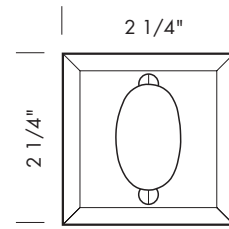

-Trim set only. No lock.

CS-506DB-DC

-Complete set with dead bolt and cylinders.

-Double cylinder.

-1 5/8" bore.

OR

TS-506DB-DC

-Trim set only. No lock.