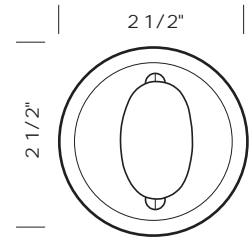

CS-508DB-PF
-Complete set with dead bolt
-Patio function.
-1 5/8" bore.
OR
TS-508DB-PF
-Trim set only. No lock.

Complete sets with tubular dead bolt, cylinder(s).

1. CS-505/508DB Single cylinder. 1 5/8"-2 1/8" door prep.
   2 1/2" round exterior plate #DB-505.
   2 1/2" round interior plate #DB-508TPC
2. CS-505DB-DC Double cylinder. 1 5/8"-2 1/8" door prep.
   2 1/2" round exterior plate #DB-505.
   2 1/2" round interior plate #DB-505.
3. CS-508DB-PF Patio function. 1 5/8" door prep.
   2 1/2" round interior plate #DB-508TPC.

Trim sets for tubular dead bolt. No lock or cylinder(s) included.

Trim sets for tubular dead bolt. No lock or cylinder(s) included.

1. TS-505/508DB Single cylinder. 1 5/8"-2 1/8" door prep.
   2 1/2" round exterior plate #DB-505.
   2 1/2" round interior plate #DB-508TPC
2. TS-505DB-DC Double cylinder. 1 5/8"-2 1/8" door prep.
   2 1/2" round exterior plate #DB-505.
   2 1/2" round interior plate #DB-505.
3. TS-508DB-PF Patio function. 1 5/8" door prep.
   2 1/2" round interior plate #DB-508TPC.

Specify manufacturer of lock to be used.

SUN VALLEY BRONZE

PROPRIETARY AND CONFIDENTIAL: The information contained in this drawing is the sole property of Sun Valley Bronze. Any reproduction in part or as a whole without the written permission of Sun Valley Bronze is prohibited.

Revised 02/15/11